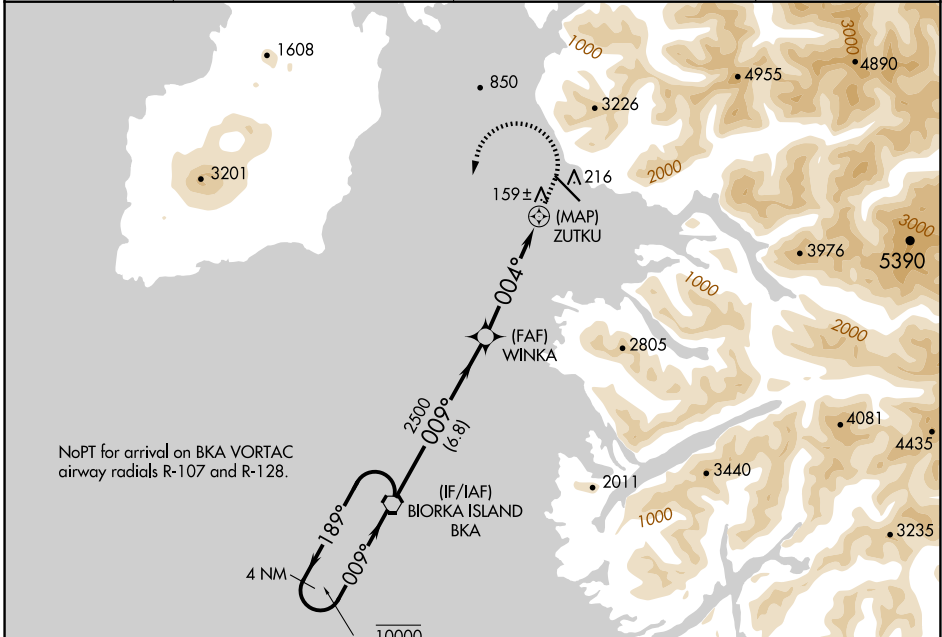

APP CRS 004°	Rwy Idg TDZE Apt Elev	N/A N/A 27
------------------------	-----------------------------	---------------------------------------

RNAV (GPS)-B

SITKA ROCKY GUTIERREZ (SIT)(PASI)

RNP APCH - GPS.	MISSED APPROACH: (Do not exceed 200K until BKA VORTAC) Climb to 600 then climbing left turn to 3400 direct BKA VORTAC and hold, continue climb-in-hold to 3400.
-----------------	--

AFIS 135.9	ANCHORAGE CENTER 126.1 335.5	SITKA RADIO 123.6 (CTAF) 122.2	UNICOM 122.95
----------------------	--	--	-------------------------

AK, 26 DEC 2024 to 20 FEB 2025

AK, 26 DEC 2024 to 20 FEB 2025

CATEGORY	A	B	C	D
CIRCLING	520-1¾	493 (500-1¾)	1220-3 1193 (1200-3)	1620-3 1593 (1600-3)