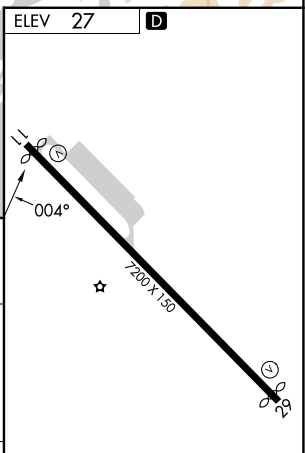

CATEGORY	A	B	C	D
CIRCLING	520-1¾	493 (500-1¾)	1220-3 1193 (1200-3)	1620-3 1593 (1600-3)

REIL Rwy 11 and 29 **1**
HIRL Rwy 11-29 **1**