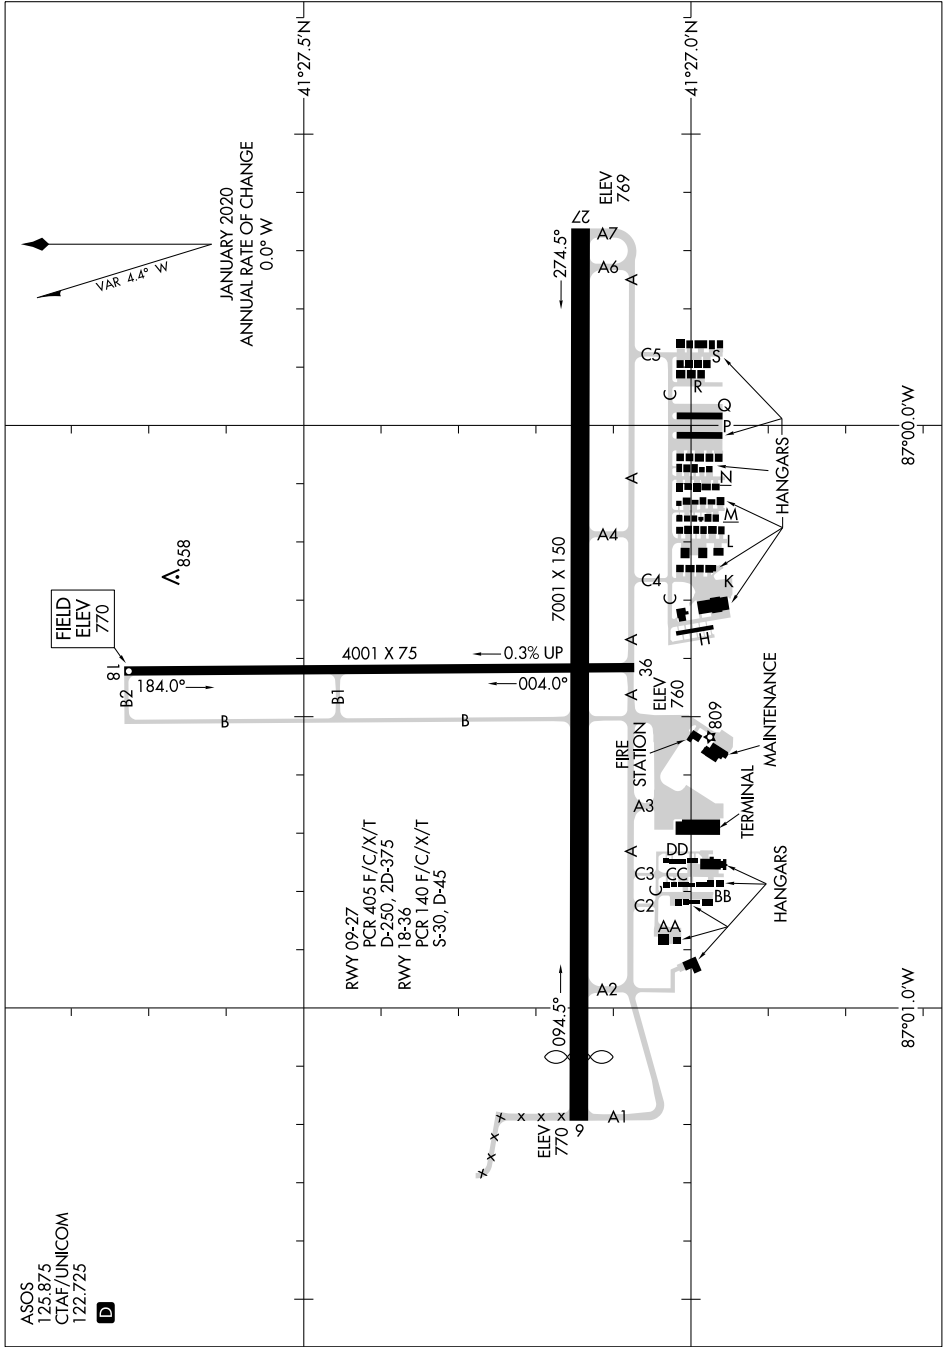

# AIRPORT DIAGRAM

AL-5460 (FAA)

PORTER COUNTY RGNL (VPZ)  
VALPARAISO, INDIANA

EC-2, 23 JAN 2025 to 20 FEB 2025

EC-2, 23 JAN 2025 to 20 FEB 2025

# AIRPORT DIAGRAM

VALPARAISO, INDIANA  
PORTER COUNTY RGNL (VPZ)