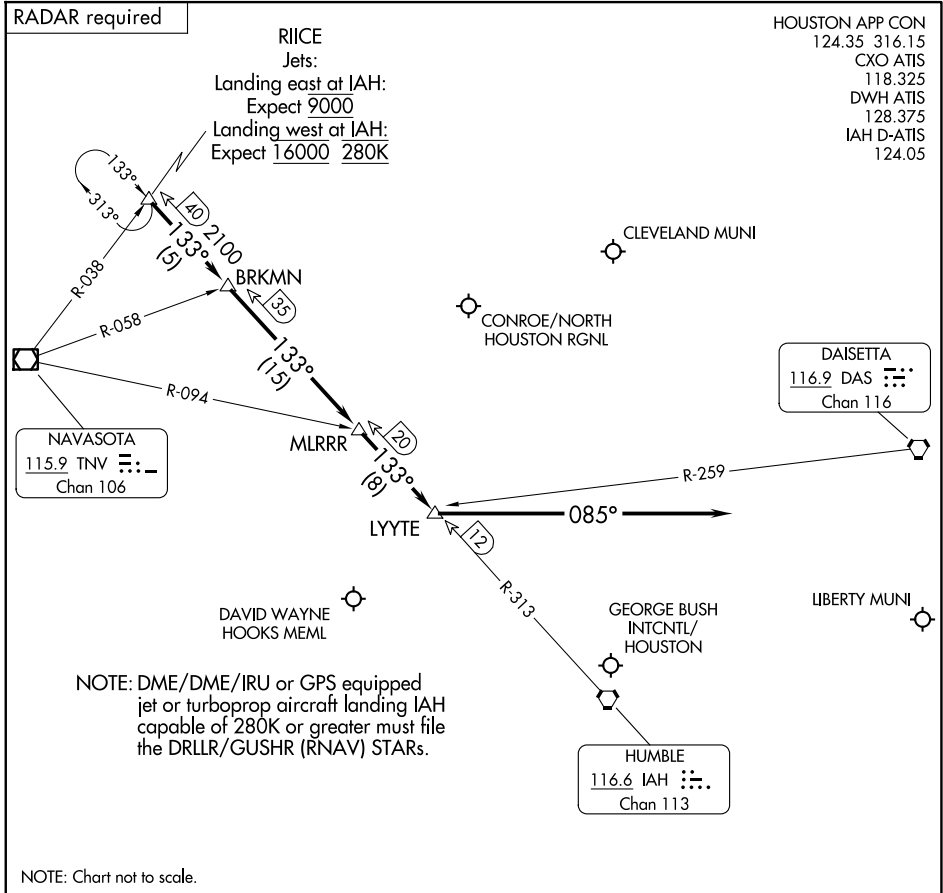

RIICE ONE ARRIVAL

Transition Routes

HOUSTON, TEXAS

SC-5, 23 JAN 2025 to 20 FEB 2025

SC-5, 23 JAN 2025 to 20 FEB 2025

RIICE ONE ARRIVAL

Transition Routes

HOUSTON, TEXAS

(CONTINUED ON FOLLOWING PAGE)

RIICE ONE ARRIVAL

Arrival Routes

HOUSTON, TEXAS

SC-5, 23 JAN 2025 to 20 FEB 2025

SC-5, 23 JAN 2025 to 20 FEB 2025

ARRIVAL ROUTE DESCRIPTION

GEORGE BUSH INTCNL/HOUSTON (IAH):

... From over RIICE on IAH R-313 to BRKMN, to MLRRR, to LYYTE.

LANDING RUNWAYS 26L/R or 27:

... Fly heading 085° for vectors to final approach course.

LANDING ALL OTHER RUNWAYS:

... Expect vectors to final approach course at or prior to LYYTE.

FOR ALL OTHER AIRPORTS:

... From over RIICE on IAH R-313 to BRKMN, thence as depicted to LYYTE. Expect vectors to final approach course at or prior to LYYTE.