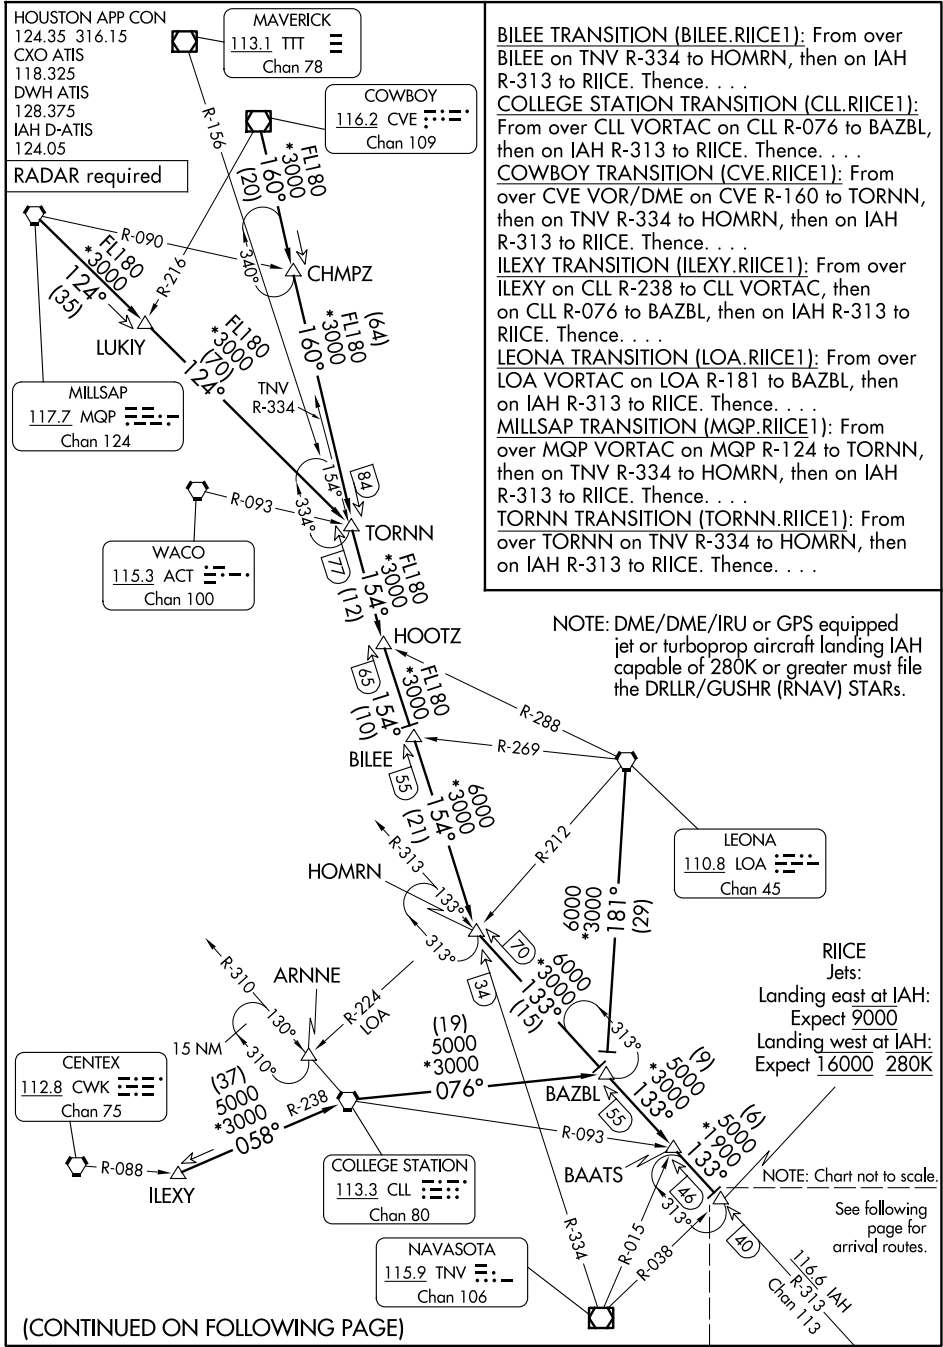

RIICE ONE ARRIVAL

Transition Routes

HOUSTON, TEXAS

SC-5, 23 JAN 2025 to 20 FEB 2025

SC-5, 23 JAN 2025 to 20 FEB 2025

RIICE ONE ARRIVAL

Transition Routes

HOUSTON, TEXAS

(CONTINUED ON FOLLOWING PAGE)

RIICE ONE ARRIVAL

Arrival Routes

HOUSTON, TEXAS

SC-5, 23 JAN 2025 to 20 FEB 2025

SC-5, 23 JAN 2025 to 20 FEB 2025

ARRIVAL ROUTE DESCRIPTION

GEORGE BUSH INTCNL/HOUSTON (IAH):

... From over RIICE on IAH R-313 to BRKMN, to MLRRR, to LYYTE.

LANDING RUNWAYS 26L/R or 27:

... Fly heading 085° for vectors to final approach course.

LANDING ALL OTHER RUNWAYS:

... Expect vectors to final approach course at or prior to LYYTE.

FOR ALL OTHER AIRPORTS:

... From over RIICE on IAH R-313 to BRKMN, thence as depicted to LYYTE. Expect vectors to final approach course at or prior to LYYTE.