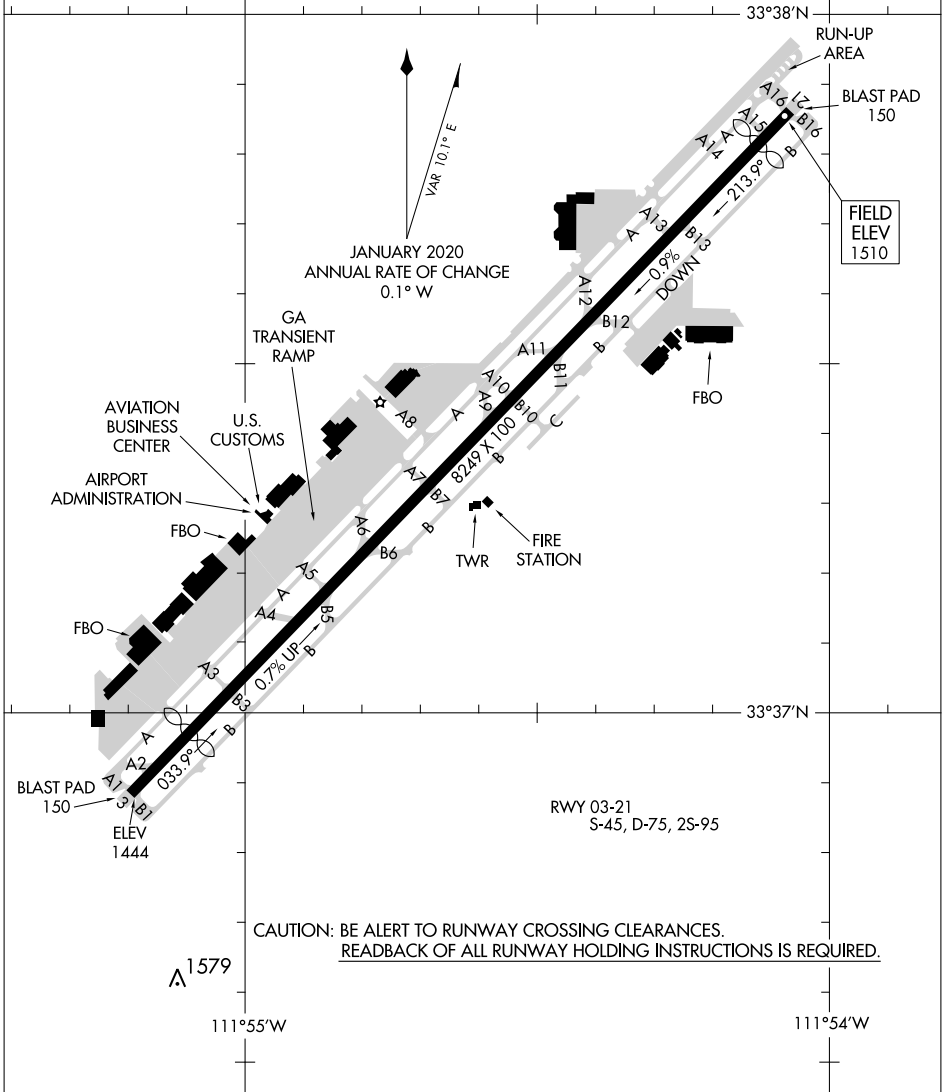

# AIRPORT DIAGRAM

AL-5651 (FAA)

SCOTTSDALE (SDL)  
SCOTTSDALE, ARIZONA

ATIS ★  
 118.6  
 SCOTTSDALE TOWER ★  
 119.9  
 GND CON  
 121.6  
 CLNC DEL  
 124.8

**D**

SW-4, 23 JAN 2025 to 20 FEB 2025

SW-4, 23 JAN 2025 to 20 FEB 2025

# AIRPORT DIAGRAM

SCOTTSDALE, ARIZONA  
SCOTTSDALE (SDL)