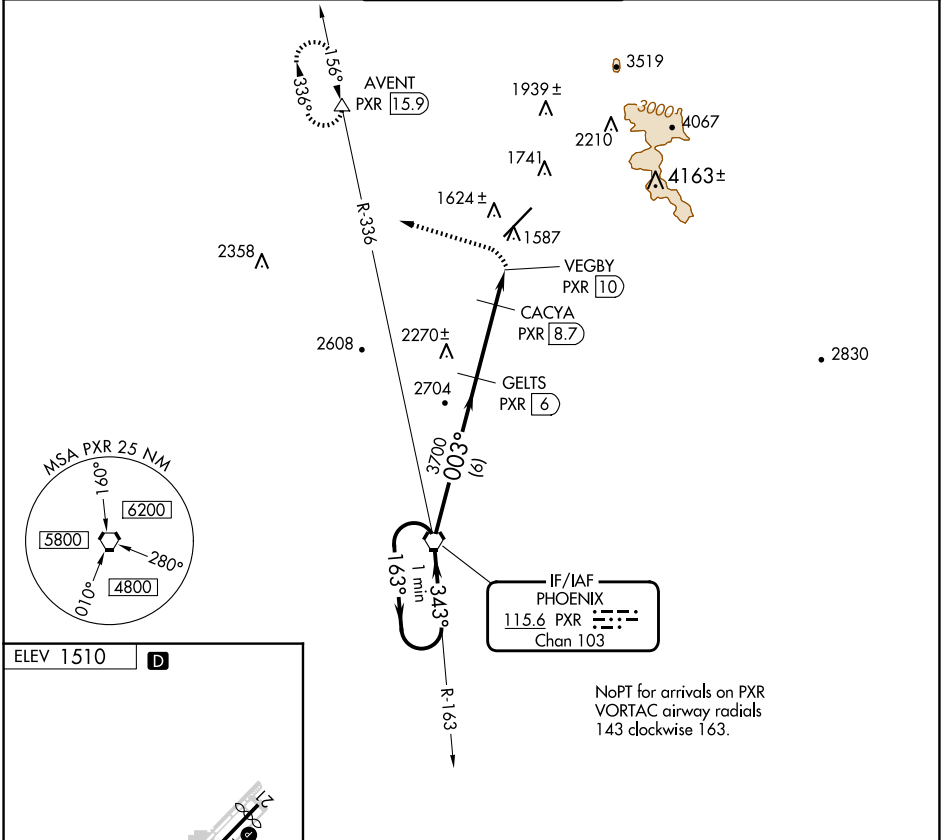

VORTAC PXR 115.6 Chan 103	APP CRS 003°	Rwy Idg TDZE Apt Elev 1510	N/A N/A
-----------------------------------------------	------------------------	--------------------------------------------	------------

VOR/DME-A

SCOTTSDALE (SDL)

⚠ When local altimeter setting not received, use Phoenix Sky Harbor altimeter setting and increase all MDA 100 feet and increase visibility Cat C ¼ SM.

MISSED APPROACH: Climbing left turn to 7000 on heading 280° and on PXR VORTAC R-336 to AVENT/PXR 15.9 DME and hold, continue climb-in-hold to 7000.

SW-4, 23 JAN 2025 to 20 FEB 2025

SW-4, 23 JAN 2025 to 20 FEB 2025