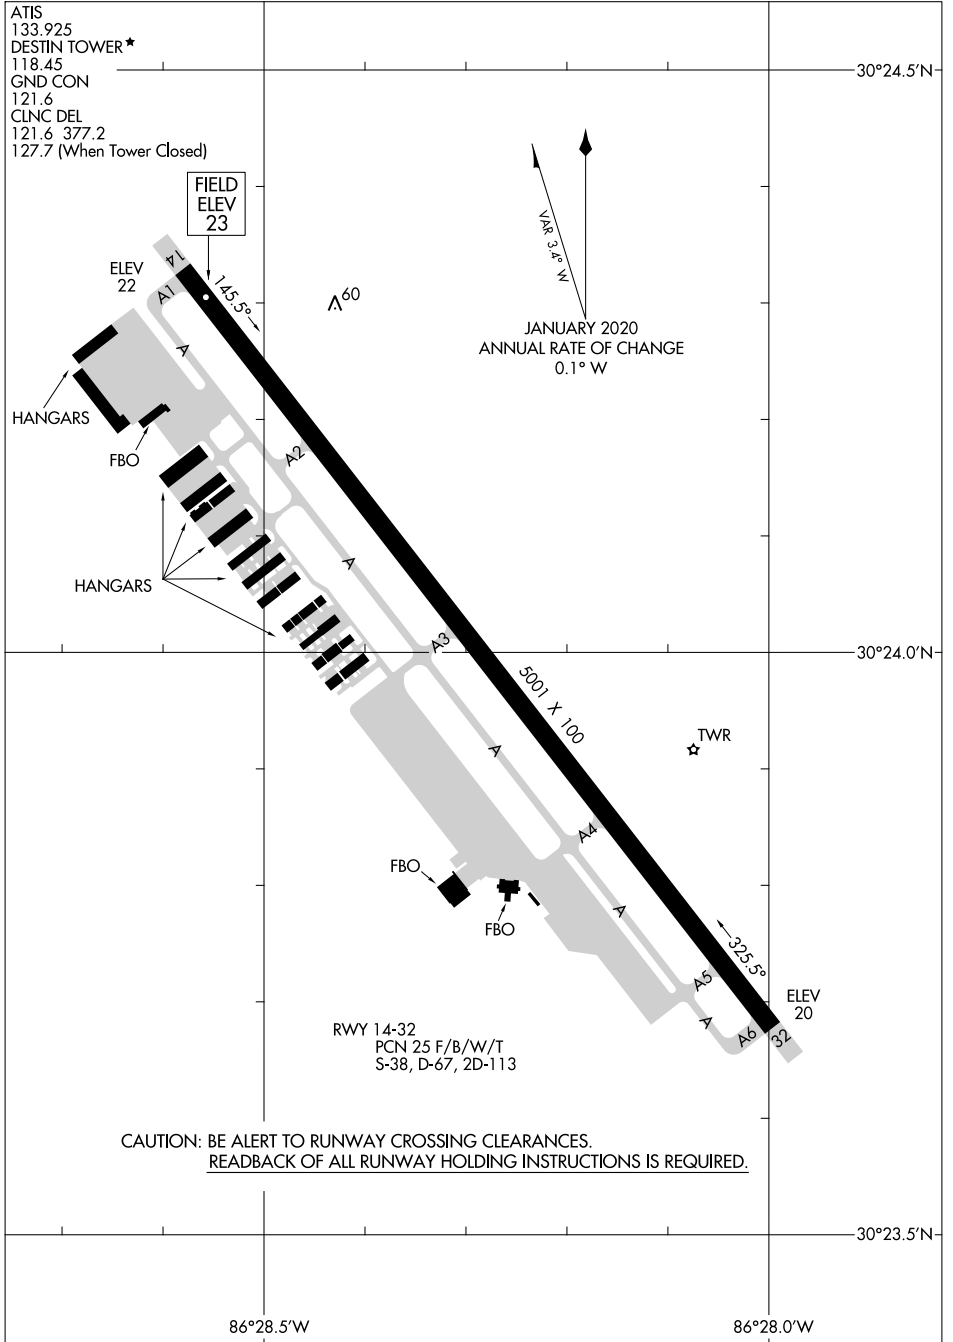

21168

# AIRPORT DIAGRAM

AL-5680 (FAA)

DESTIN EXEC (DTS)  
DESTIN, FLORIDA

SE-3, 23 JAN 2025 to 20 FEB 2025

SE-3, 23 JAN 2025 to 20 FEB 2025