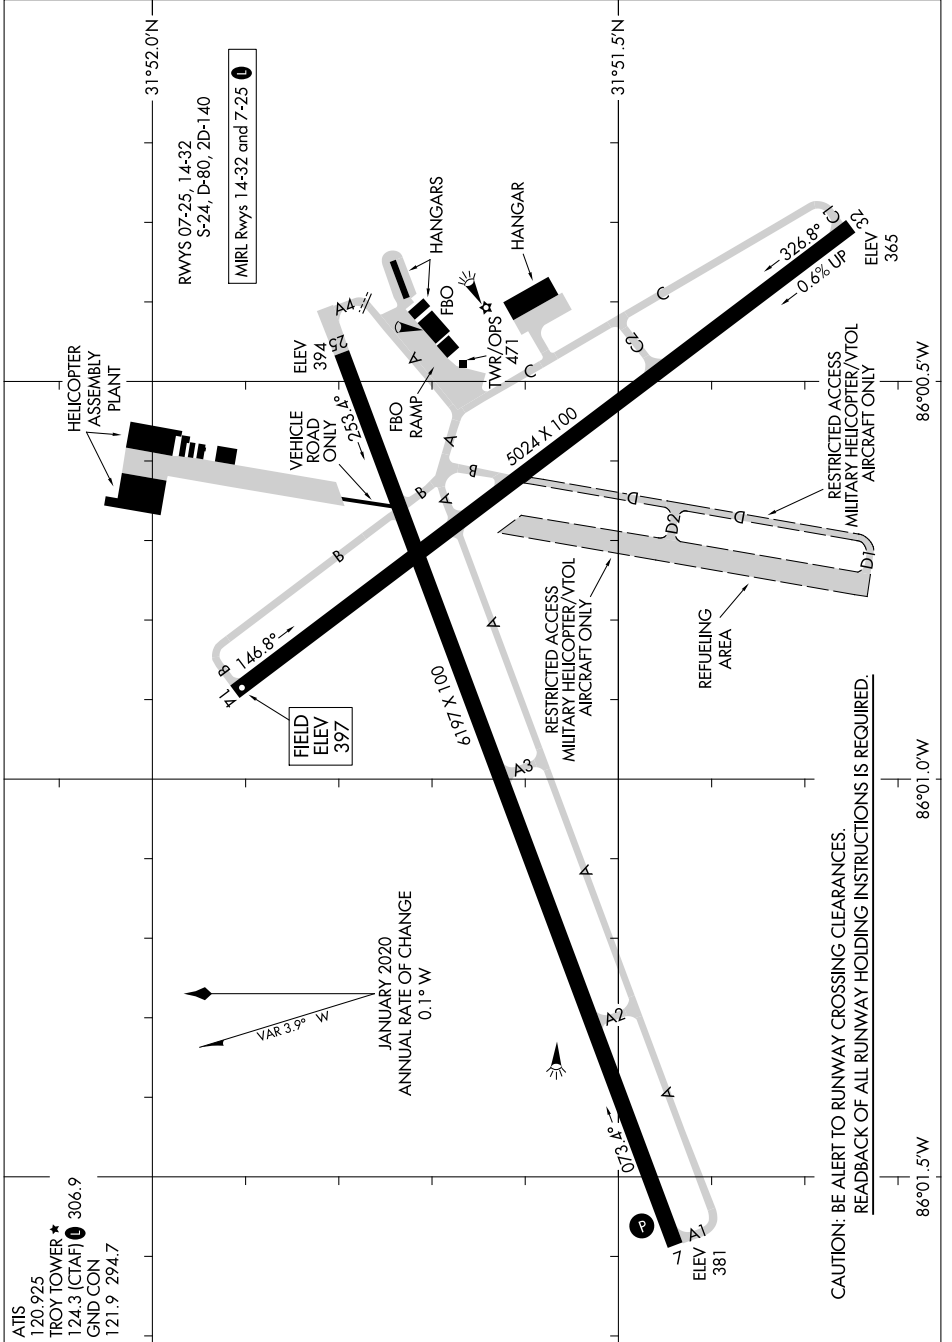

AIRPORT DIAGRAM

TROY MUNI AT N KENNETH CAMPBELL FLD (TOI)
AL-5720 (FAA)
TROY, ALABAMA

SE-4, 23 JAN 2025 to 20 FEB 2025

CAUTION: BE ALERT TO RUNWAY CROSSING CLEARANCES.
READBACK OF ALL RUNWAY HOLDING INSTRUCTIONS IS REQUIRED.

SE-4, 23 JAN 2025 to 20 FEB 2025

AIRPORT DIAGRAM

TROY, ALABAMA
TROY MUNI AT N KENNETH CAMPBELL FLD (TOI)