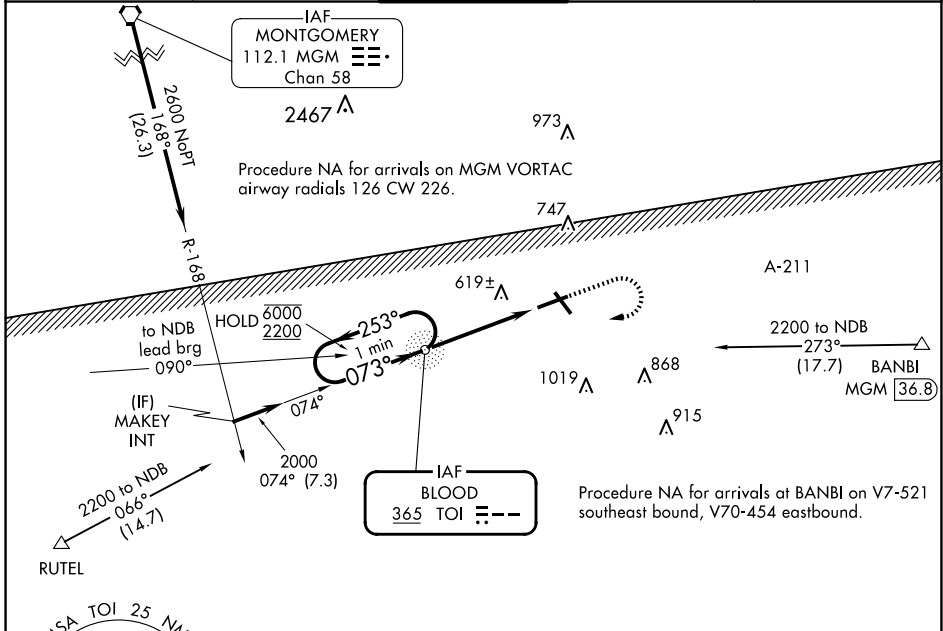

NDB TOI 365	APP CRS 073°	Rwy ldg TDZE Apt Elev	6197 389 397
-----------------------	------------------------	-----------------------------	-----------------------------------------

NDB RWY 7

TROY MUNI AT N KENNETH CAMPBELL FLD (TOI)

⚠ Circling Rwy 14, 32 NA at night. **MISSED APPROACH:** Climb to 1300 then climbing right turn to 2200 direct TOI NDB and hold.

ATIS 120.925	CAIRNS APP CON★ 121.1 319.25	TROY TOWER★ 124.3 (CTAF) 306.9	GND CON 121.9 294.7	UNICOM 122.8
------------------------	----------------------------------------	-------------------------------------------------	-------------------------------	------------------------

SE-4, 23 JAN 2025 to 20 FEB 2025

SE-4, 23 JAN 2025 to 20 FEB 2025

ELEV 397	TDZE 389
----------	----------

CATEGORY	A	B	C	D
S-7	920-1	531 (600-1)	920-1½	531 (600-1½)
C CIRCLING	1000-1	603 (700-1)	1300-2¾ 903 (1000-2¾)	1380-3 983 (1000-3)

MIRL RWYS 7-25 and 14-32	FAF to MAP 4.4 NM				
Knots	60	90	120	150	180
Min:Sec	4:24	2:56	2:12	1:46	1:28

NDB RWY 7