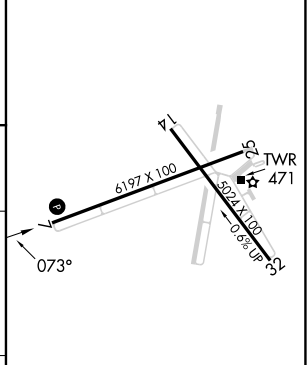

⚠ Circling Rwy 14, 32 NA at night. **MISSED APPROACH:** Climb to 1300 then climbing right turn to 2200 direct TOI NDB and hold.

ATIS 120.925	CAIRNS APP CON★ 121.1 319.25	TROY TOWER★ 124.3 (CTAF) 306.9	GND CON 121.9 294.7	UNICOM 122.8
------------------------	----------------------------------------	-------------------------------------------------	-------------------------------	------------------------

SE-4, 23 JAN 2025 to 20 FEB 2025

SE-4, 23 JAN 2025 to 20 FEB 2025

ELEV 397	TDZE 389
----------	----------

CATEGORY	A	B	C	D
S-7	920-1	531 (600-1)	920-1½	531 (600-1½)
C CIRCLING	1000-1	603 (700-1)	1300-2¾ 903 (1000-2¾)	1380-3 983 (1000-3)

MIRL RWYS 7-25 and 14-32	FAF to MAP 4.4 NM				
Knots	60	90	120	150	180
Min:Sec	4:24	2:56	2:12	1:46	1:28

NDB RWY 7