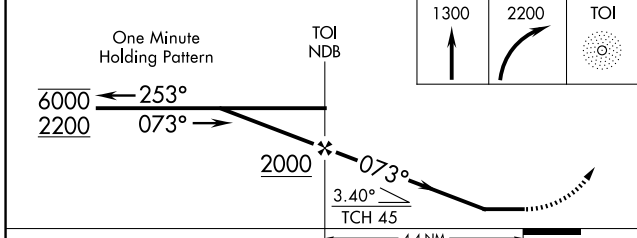

NDB TOI 365	APP CRS 073°	Rwy ldg TDZE Apt Elev	6197 389 397

NDB RWY 7

TROY MUNI AT N KENNETH CAMPBELL FLD (TOI)

⚠ Circling Rwy 14, 32 NA at night. **MISSED APPROACH:** Climb to 1300 then climbing right turn to 2200 direct TOI NDB and hold.

ATIS 120.925	CAIRNS APP CON★ 121.1 319.25	TROY TOWER★ 124.3 (CTAF) 306.9	GND CON 121.9 294.7	UNICOM 122.8

SE-4, 23 JAN 2025 to 20 FEB 2025

SE-4, 23 JAN 2025 to 20 FEB 2025

ELEV 397	TDZE 389

CATEGORY	A	B	C	D
S-7	920-1	531 (600-1)	920-1½	531 (600-1½)
C CIRCLING	1000-1	603 (700-1)	1300-2¾ 903 (1000-2¾)	1380-3 983 (1000-3)

MIRL RWYS 7-25 and 14-32	FAF to MAP 4.4 NM				
Knots	60	90	120	150	180
Min:Sec	4:24	2:56	2:12	1:46	1:28

NDB RWY 7