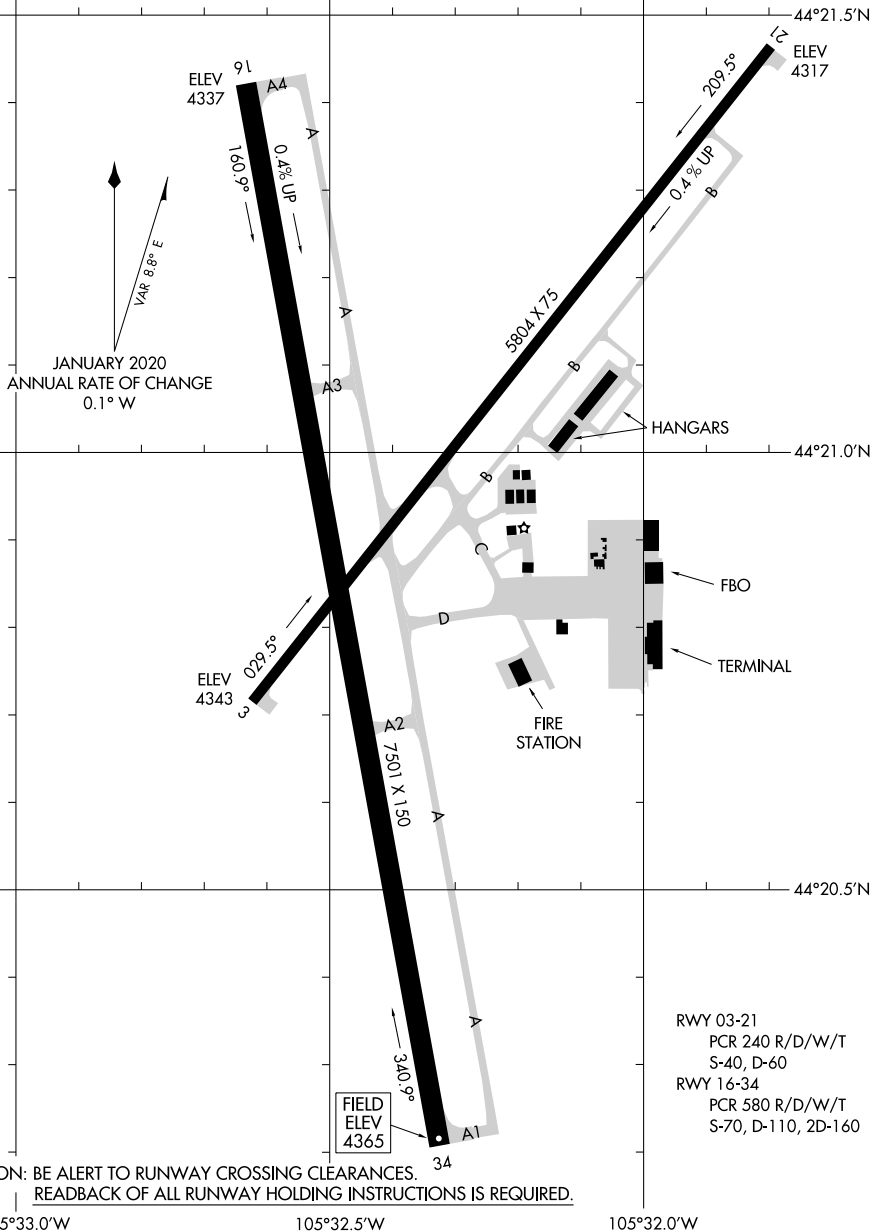

24361

AIRPORT DIAGRAM

NORTHEAST WYOMING RGNL (GCC)
GILLETTE, WYOMING

AL-5728 (FAA)

ASOS
124.175

D

NW-1, 23 JAN 2025 to 20 FEB 2025

NW-1, 23 JAN 2025 to 20 FEB 2025

CAUTION: BE ALERT TO RUNWAY CROSSING CLEARANCES.
READBACK OF ALL RUNWAY HOLDING INSTRUCTIONS IS REQUIRED.

RWY 03-21
PCR 240 R/D/W/T
S-40, D-60

RWY 16-34
PCR 580 R/D/W/T
S-70, D-110, 2D-160

105°33.0'W 105°32.5'W 105°32.0'W