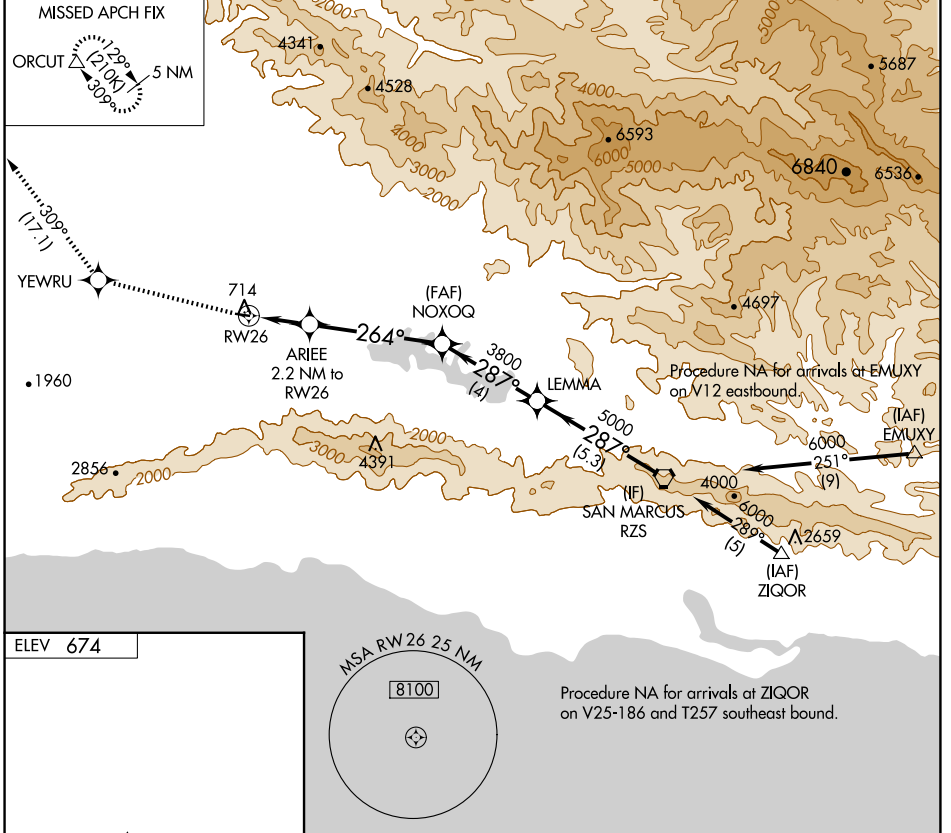

APP CRS 264°	Rwy Idg TDZE Apt Elev N/A N/A 674
------------------------	---

RNAV (GPS)-A

SANTA YNEZ/KUNKLE FLD (IZA)

RNP APCH-GPS.	MISSED APPROACH: Climb to 5000 direct YEWRU and track 309° to ORCUT and hold.
Circling Rwy 8 NA at night.	

AWOS-3PT 118.075	SANTA BARBARA APP CON* 124.15 327.8	UNICOM 122.8 (CTAF) 0
----------------------------	---	---------------------------------

ELEV 674

REIL Rwy 8 and 26 0
MIRL Rwy 8-26 0

MSA RW 26 25 NM
8100

Procedure NA for arrivals at ZIGOR on V25-186 and T257 southeast bound.

5000	YEWRU	tr 309°	ORCUT	RZS VORTAC
	ARIIE 2.2 NM to RW26	NOXOQ	LEMMA	6000
	RW26	264°	3800	5000
		2140		
	2.2 NM	4.8 NM	4 NM	5.3 NM
CATEGORY	A	B	C	D
CIRCLING	1380-1	706 (800-1)		NA

SW-3, 23 JAN 2025 to 20 FEB 2025

SW-3, 23 JAN 2025 to 20 FEB 2025