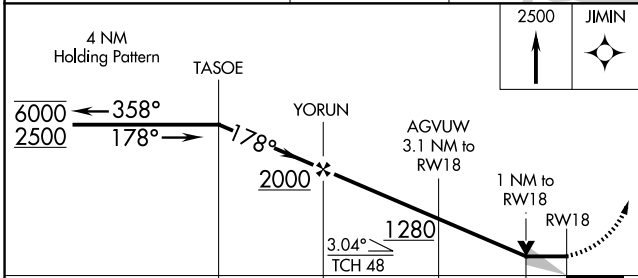

APP CRS	Rwy Idg	4999
178°	TDZE	255
	Apt Elev	256

RNAV (GPS) RWY 18

BLYTHEVILLE MUNI (HKA)

RNP APCH-GPS.	MISSED APPROACH: Climb to 2500 direct JIMIN and hold.
---------------	---

ASOS 135.025	MEMPHIS CENTER 134.65 316.15	UNICOM 123.05 (CTAF) 0
------------------------	--	----------------------------------

SC-1, 23 JAN 2025 to 20 FEB 2025

SC-1, 23 JAN 2025 to 20 FEB 2025

CATEGORY	A	B	C	D
LNAV MDA	620-1	365 (400-1)		NA
CIRCLING	760-1 504 (600-1)	780-1 524 (600-1)		NA