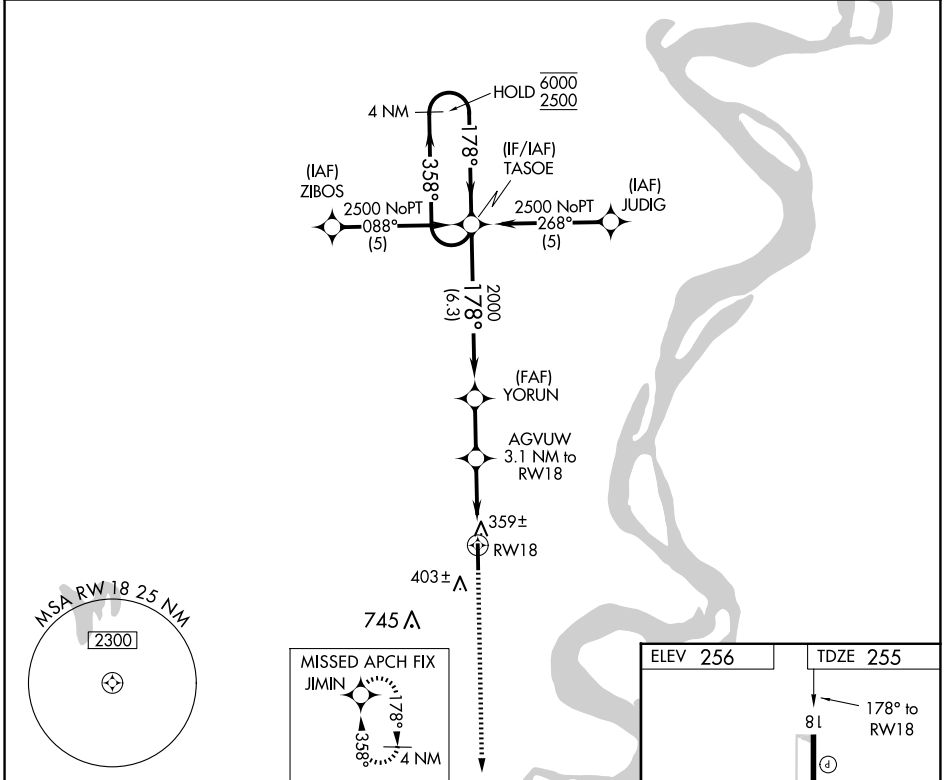

APP CRS	Rwy Idg	4999
178°	TDZE	255
	Apt Elev	256

RNAV (GPS) RWY 18

BLYTHEVILLE MUNI (HKA)

RNP APCH-GPS.	MISSED APPROACH: Climb to 2500 direct JIMIN and hold.
---------------	---

ASOS 135.025	MEMPHIS CENTER 134.65 316.15	UNICOM 123.05 (CTAF) 0
------------------------	--	----------------------------------

SC-1, 23 JAN 2025 to 20 FEB 2025

SC-1, 23 JAN 2025 to 20 FEB 2025

CATEGORY	A	B	C	D
LNAV MDA	620-1	365 (400-1)		NA
CIRCLING	760-1 504 (600-1)	780-1 524 (600-1)		NA