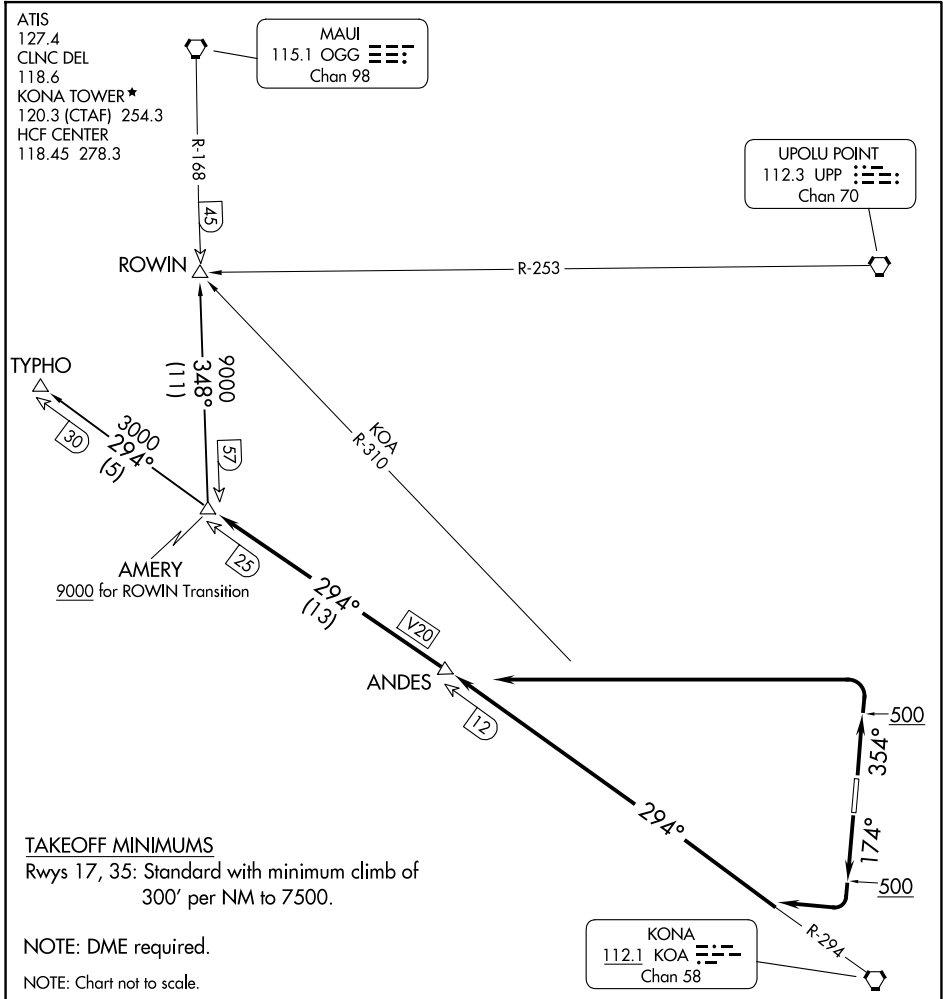

(AMERY4.AMERY) 24025

AMERY FOUR DEPARTURE

ELLISON ONIZUKA KONA INTL AT KEAHOLE (KOA) (PHKO)
AL-5761 (FAA) KAILUA-KONA, HAWAII

PAC, 26 DEC 2024 to 20 FEB 2025

PAC, 26 DEC 2024 to 20 FEB 2025

DEPARTURE ROUTE DESCRIPTION

TAKEOFF RUNWAY 17: Climb heading 174° to 500, then climbing right turn to intercept KOA R-294 to AMERY INT, Thence. . .

TAKEOFF RUNWAY 35: Climb heading 354° to 500, then climbing left turn to intercept KOA R-294 to AMERY INT, Thence. . .

. . . .via transition.

ROWIN TRANSITION (AMERY4.ROWIN): From AMERY INT on OGG R-168 to ROWIN INT.

TYPHO TRANSITION (AMERY4.TYPHO): From AMERY INT on KOA R-294 to TYPHO INT.

AMERY FOUR DEPARTURE

(AMERY4.AMERY) 07DEC17