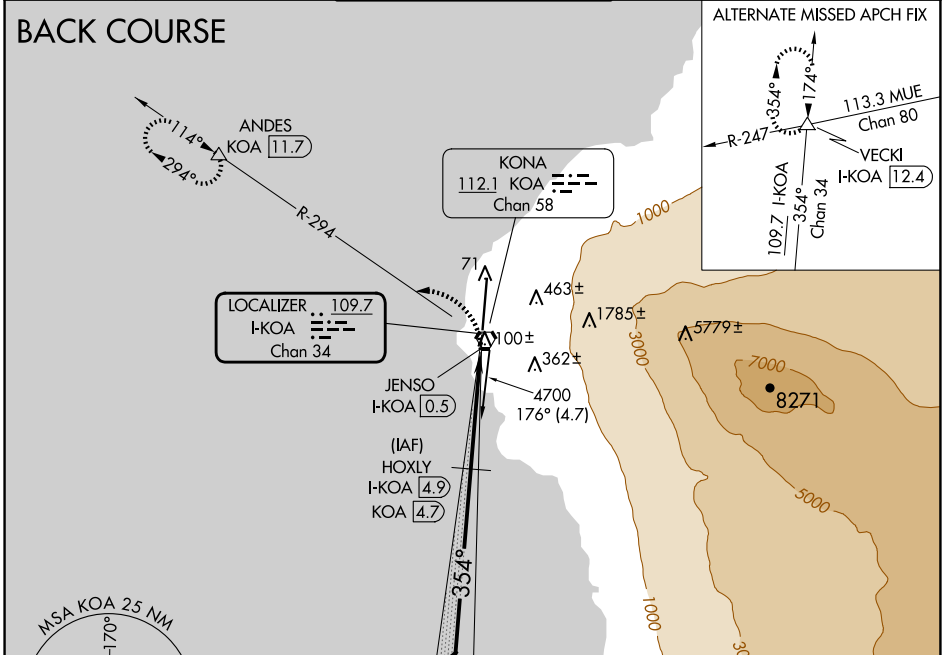

LOC/DME I-KOA 109.7 Chan 34	APP CRS 354°	Rwy Idg 11000 TDZE 37 Apt Elev 47
---	------------------------	--

LOC BC RWY 35

ELLISON ONIZUKA KONA INTL AT KEAHOLE (KOA) (PHKO)

⚠ Circling NA east of Rwy 17-35.
⚠ MISSED APPROACH: Climbing left turn to 5000 on KOA VORTAC R-294 to ANDES/KOA VORTAC 11.7 DME and hold, continue climb-in-hold to 5000.

ATIS 127.4	HCF CENTER 118.45 278.3	KONA TOWER★ 120.3(CTAF) 254.3	GND CON 121.9	CLNC DEL 118.6
----------------------	-----------------------------------	---	-------------------------	--------------------------

ELEV 47	D	TDZE 37
----------------	----------	----------------

CATEGORY	A	B	C	D
S-35	460-1	423 (500-1)	460-1½ 423 (500-1½)	460-1½ 423 (500-1½)
C CIRCLING	520-1	473 (500-1)	520-1½ 473 (500-1½)	600-2 553 (600-2)

PAC, 26 DEC 2024 to 20 FEB 2025

PAC, 26 DEC 2024 to 20 FEB 2025