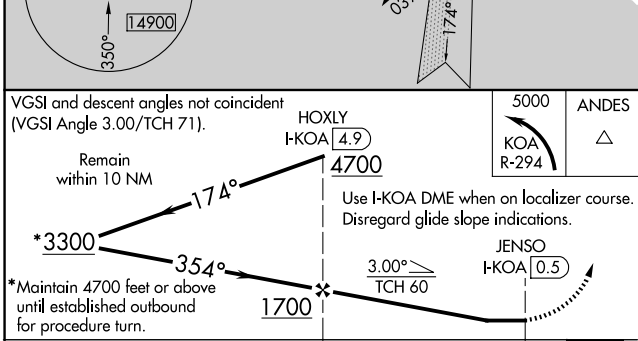

LOC/DME I-KOA 109.7 Chan 34	APP CRS 354°	Rwy Idg 11000 TDZE 37 Apt Elev 47
---	------------------------	--

LOC BC RWY 35

ELLISON ONIZUKA KONA INTL AT KEAHOLE (KOA) (PHKO)

⚠ Circling NA east of Rwy 17-35.
⚠ MISSED APPROACH: Climbing left turn to 5000 on KOA VORTAC R-294 to ANDES/KOA VORTAC 11.7 DME and hold, continue climb-in-hold to 5000.

ELEV 47	D	TDZE 37
----------------	----------	----------------

CATEGORY	A	B	C	D
S-35	460-1	423 (500-1)	460-1½ 423 (500-1½)	460-1½ 423 (500-1½)
C CIRCLING	520-1	473 (500-1)	520-1½ 473 (500-1½)	600-2 553 (600-2)