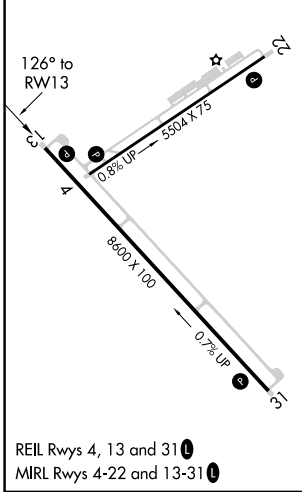

CATEGORY	A	B	C	D
LPV DA		7258-³/₄	200 (200-³/₄)	
LNAV/VNAV DA		7346-⁷/₈	288 (300-⁷/₈)	
LNAV MDA		7420-1	362 (400-1)	
C CIRCLING	7600-1 505 (600-1)	7640-1 545 (600-1)	7920-2½ 825 (900-2½)	8020-3 925 (1000-3)

SW-1, 23 JAN 2025 to 20 FEB 2025

SW-1, 23 JAN 2025 to 20 FEB 2025