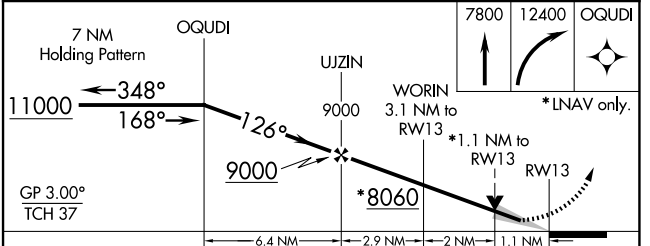

CATEGORY	A	B	C	D
LPV DA		7258-³/₄	200 (200-³/₄)	
LNAV/VNAV DA		7346-⁷/₈	288 (300-⁷/₈)	
LNAV MDA		7420-1	362 (400-1)	
C CIRCLING	7600-1 505 (600-1)	7640-1 545 (600-1)	7920-2½ 825 (900-2½)	8020-3 925 (1000-3)

SW-1, 23 JAN 2025 to 20 FEB 2025

SW-1, 23 JAN 2025 to 20 FEB 2025