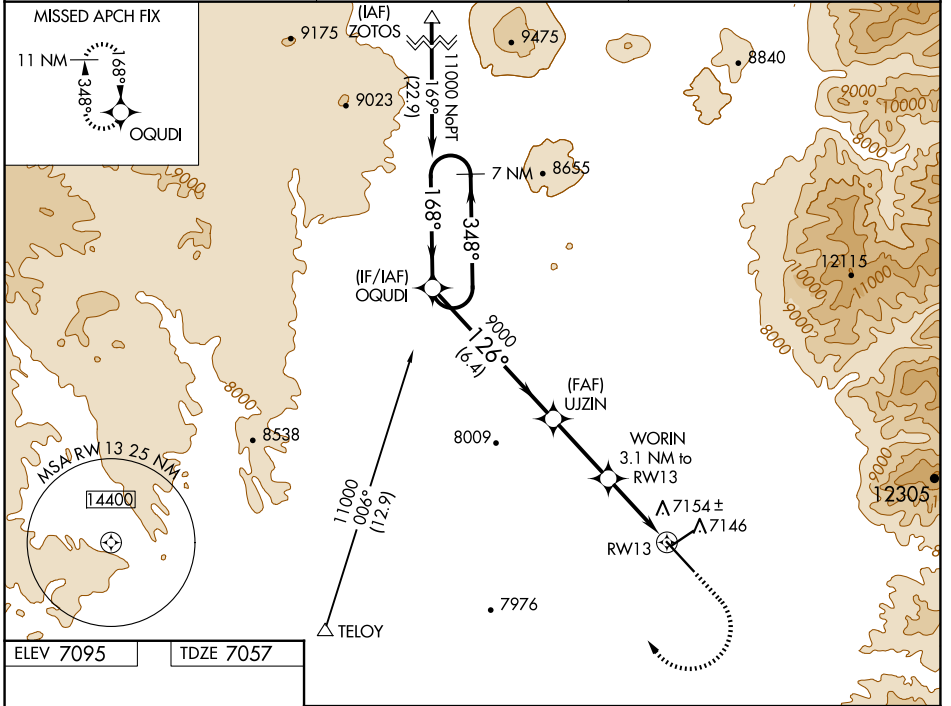

WAAS CH 97441 W13A	APP CRS 126°	Rwy ldg TDZE Apt Elev	8600 7057 7095
--	------------------------	-----------------------------	---

RNAV (GPS) RWY 13

TAOS RGNL (SKX)

⚠ For uncompensated Baro-VNAV systems, LNAV/VNAV NA below -29°C (-20°F) or above 47°C (118°F).
DME/DME RNP-0.3 NA.

⚠ MISSED APPROACH: (Do not exceed 250K until OQUDI)
Climb to 7800 then climbing right turn to 12400 direct OQUDI and hold, continue climb-in-hold to 12400.

AWOS-3PT 132.975	ALBUQUERQUE CENTER 132.8 346.35	UNICOM 122.8 (CTAF) 0
----------------------------	---	---------------------------------

ELEV 7095	TDZE 7057
-----------	-----------

CATEGORY	A	B	C	D
LPV DA		7258- ³ / ₄	200 (200- ³ / ₄)	
LNAV/VNAV DA		7346- ⁷ / ₈	288 (300- ⁷ / ₈)	
LNAV MDA		7420-1	362 (400-1)	
C CIRCLING	7600-1 505 (600-1)	7640-1 545 (600-1)	7920-2½ 825 (900-2½)	8020-3 925 (1000-3)

SW-1, 23 JAN 2025 to 20 FEB 2025

SW-1, 23 JAN 2025 to 20 FEB 2025