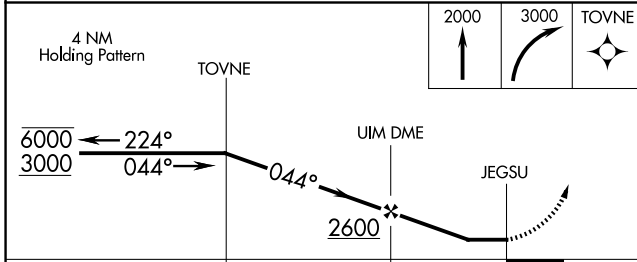

APP CRS 044°	Rwy Idg TDZE Apt Elev	N/A N/A 513
------------------------	-----------------------------	--

RNAV (GPS)-A

WINNSBORO MUNI (F51)

RNP APCH.	Procedure NA at night. Use Tyler altimeter setting; when not received, use Longview altimeter setting and increase all MDA 40 feet.	MISSED APPROACH: Climb to 2000 then climbing right turn to 3000 direct TOVNE and hold.
▼ NA		

TYR ASOS 126.25	LONGVIEW APP CON* 128.75 379.15	CTAF 122.9 0
---------------------------	---	------------------------

CATEGORY	A	B	C	D
CIRCLING	1100-1 587 (600-1)	1340-1¼ 827 (900-1¼)	1340-2½ 827 (900-2½)	NA