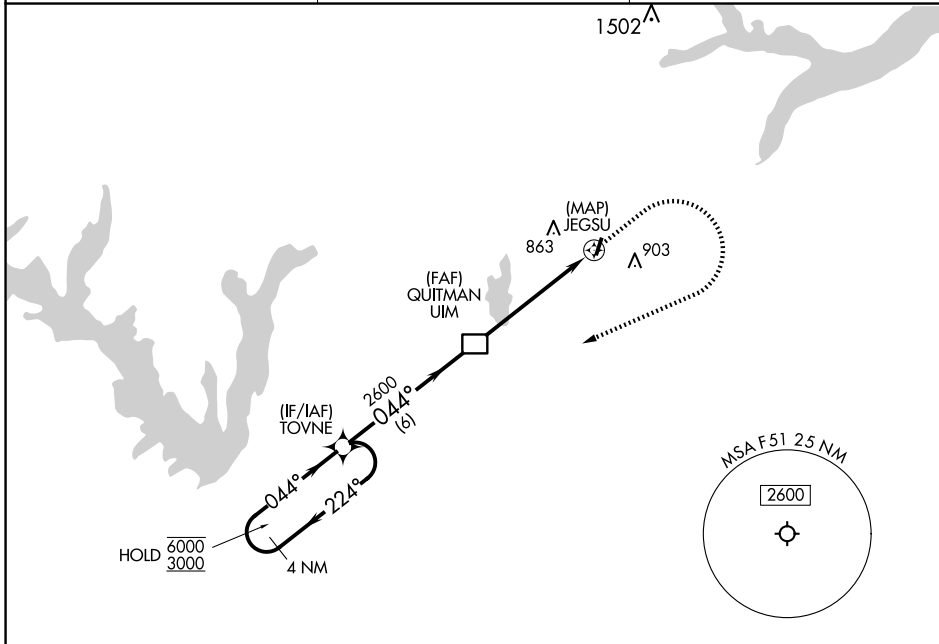

APP CRS 044°	Rwy Idg TDZE Apt Elev	N/A N/A 513
------------------------	-----------------------------	--

RNAV (GPS)-A

WINNSBORO MUNI (F51)

RNP APCH.	Procedure NA at night. Use Tyler altimeter setting; when not received, use Longview altimeter setting and increase all MDA 40 feet.	MISSED APPROACH: Climb to 2000 then climbing right turn to 3000 direct TOVNE and hold.
▼ NA		

TYR ASOS 126.25	LONGVIEW APP CON* 128.75 379.15	CTAF 122.9 0
---------------------------	---	------------------------

CATEGORY	A	B	C	D
CIRCLING	1100-1 587 (600-1)	1340-1¼ 827 (900-1¼)	1340-2½ 827 (900-2½)	NA