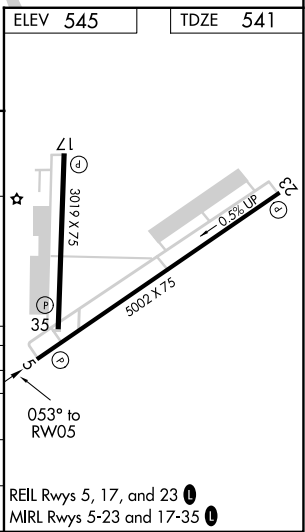

CATEGORY	A	B	C	D
LPV DA	854-7/8	313 (400-7/8)		NA
LNAV/VNAV DA	986-13/8	445 (500-13/8)		NA
LNAV MDA	1000-1	459 (500-1)	1000-13/8 459 (500-13/8)	NA
C CIRCLING	1060-1	515 (600-1)	1080-1 1/2 535 (600-1 1/2)	NA

REL Rwy 5, 17, and 23 0
MIRL Rwy 5-23 and 17-35 0