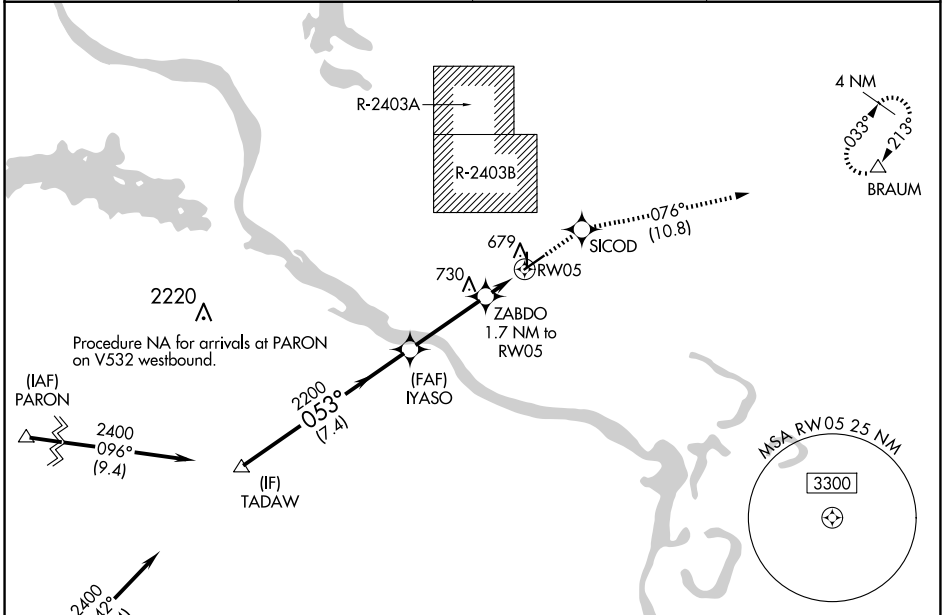

WAAS CH 58106 W05A	APP CRS 053°	Rwy Idg TDZE Apt Elev	5002 541 545
--	------------------------	-----------------------------	---

RNAV (GPS) RWY 5

NORTH LITTLE ROCK MUNI (ORK)

RNP APCH.		MISSED APPROACH: Climb to 2000 direct SICOD and on track 076° to BRAUM and hold.	
<p>⚠ Circling NA for Cats B and C north of Rwy 5-23 when restricted area R-2403B in use. For uncompensated Baro-VNAV systems, LNAV/VNAV NA below -16°C or above 54°C.</p>			

AWOS-3PT 123.775	LITTLE ROCK APP CON 119.5 306.2	CLNC DEL 121.6	UNICOM 123.075 (CTAF) 0
----------------------------	---	--------------------------	-----------------------------------

SC-1, 23 JAN 2025 to 20 FEB 2025

SC-1, 23 JAN 2025 to 20 FEB 2025

ELEV 545	TDZE 541
----------	----------

CATEGORY	A	B	C	D
LPV DA	854-7/8	313 (400-7/8)		NA
LNAV/VNAV DA	986-13/8	445 (500-13/8)		NA
LNAV MDA	1000-1	459 (500-1)	1000-13/8 459 (500-13/8)	NA
C CIRCLING	1060-1	515 (600-1)	1080-1 1/2 535 (600-1 1/2)	NA

REL Rwy 5, 17, and 23 0
MIRL Rwy 5-23 and 17-35 0