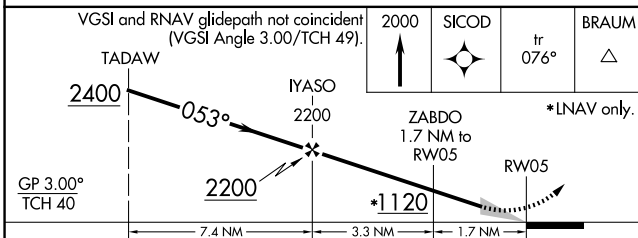

CATEGORY	A	B	C	D
LPV DA	854-7/8	313 (400-7/8)		NA
LNAV/VNAV DA	986-13/8	445 (500-13/8)		NA
LNAV MDA	1000-1	459 (500-1)	1000-13/8 459 (500-13/8)	NA
C CIRCLING	1060-1	515 (600-1)	1080-1 1/2 535 (600-1 1/2)	NA

REL Rwy 5, 17, and 23 0
MIRL Rwy 5-23 and 17-35 0