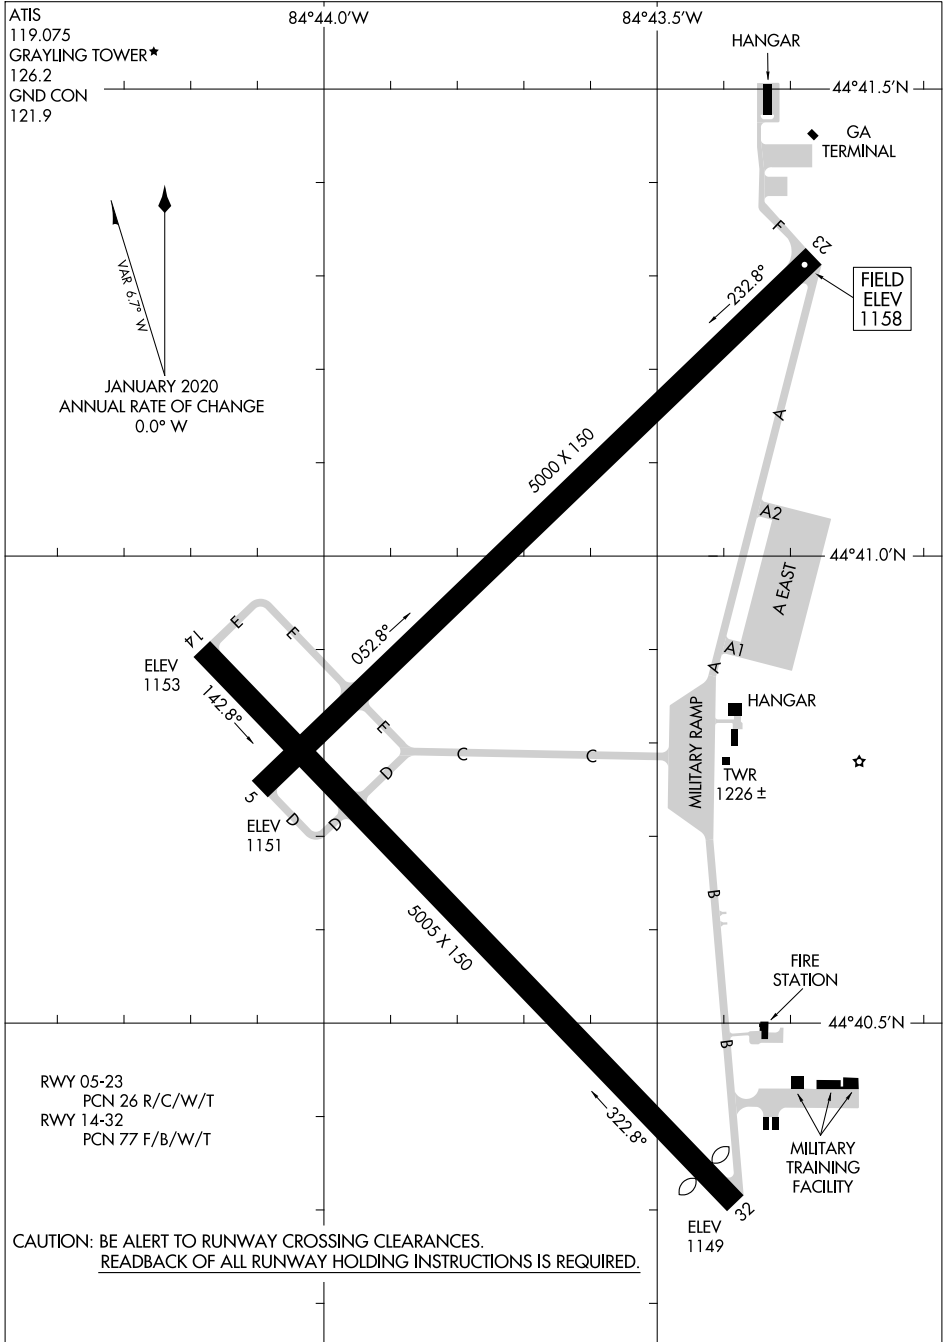

20086

# AIRPORT DIAGRAM

AL-5957 (FAA)

GRAYLING AAF (GOV)  
GRAYLING, MICHIGAN

EC-1, 23 JAN 2025 to 20 FEB 2025

EC-1, 23 JAN 2025 to 20 FEB 2025

AIRPORT DIAGRAM  
20086

GRAYLING, MICHIGAN  
GRAYLING AAF (GOV)