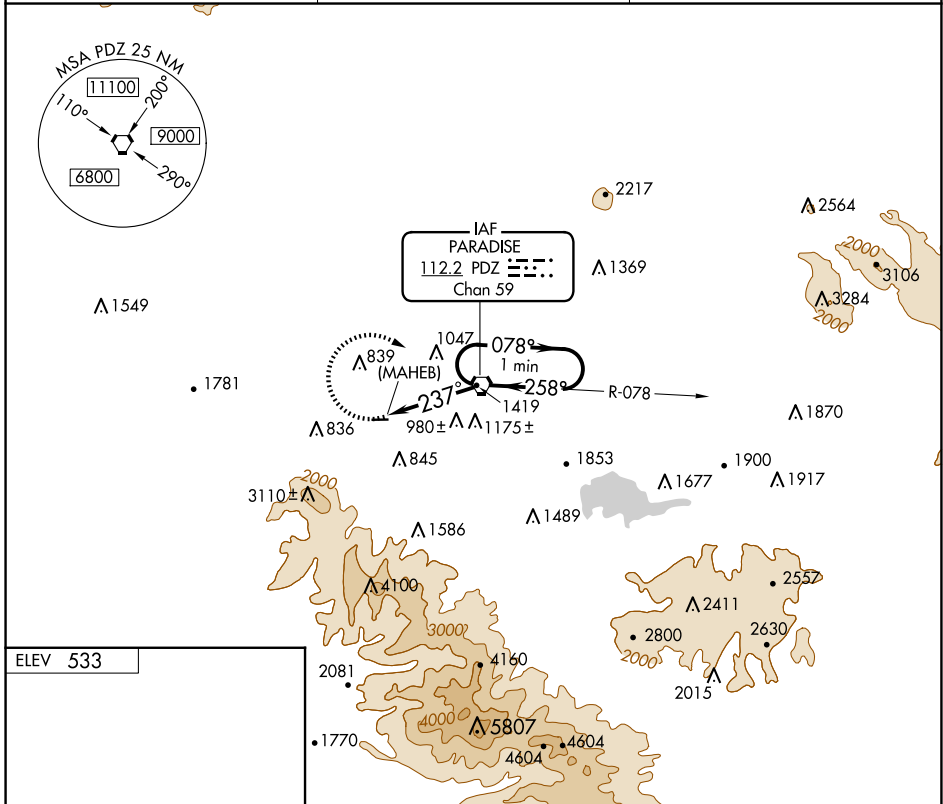

VORTAC PDZ 112.2 Chan 59	APP CRS 237°	Rwy Idg TDZE Apt Elev	N/A N/A 533
---------------------------------------	------------------------	-----------------------------	--

VOR or GPS-A

CORONA MUNI (AJO)

▼ When local altimeter setting not received, use Ontario
▲ NA Intl altimeter setting and increase all MDA 80 feet.

MISSED APPROACH: Climbing right turn to 3100 direct PDZ VORTAC and hold, continue climb in hold to 3100.

AWOS-3PT 132-175	SOCAL APP CON 135.4 377.125	UNICOM 122.7 (CTAF) 📻
----------------------------	---------------------------------------	--

FAF to MAP 3.6 NM		CATEGORY	A	B	C	D
Knots	60 90 120 150 180	CIRCLING	1660-1¼ 1127 (1200-1¼)	1660-1½ 1127 (1200-1½)	NA	
Min:Sec	3:36 2:24 1:48 1:26 1:12					

SW-3, 23 JAN 2025 to 20 FEB 2025

SW-3, 23 JAN 2025 to 20 FEB 2025