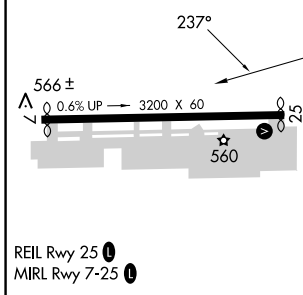

MISSED APPROACH: Climbing right turn to 3100 direct PDZ VORTAC and hold, continue climb in hold to 3100.

AWOS-3PT 132-175	SOCAL APP CON 135.4 377.125	UNICOM 122.7 (CTAF) 📻
----------------------------	---------------------------------------	--

FAF to MAP 3.6 NM		CATEGORY	A	B	C	D
Knots	60 90 120 150 180	CIRCLING	1660-1¼ 1127 (1200-1¼)	1660-1½ 1127 (1200-1½)	NA	
Min:Sec	3:36 2:24 1:48 1:26 1:12					

SW-3, 23 JAN 2025 to 20 FEB 2025

SW-3, 23 JAN 2025 to 20 FEB 2025