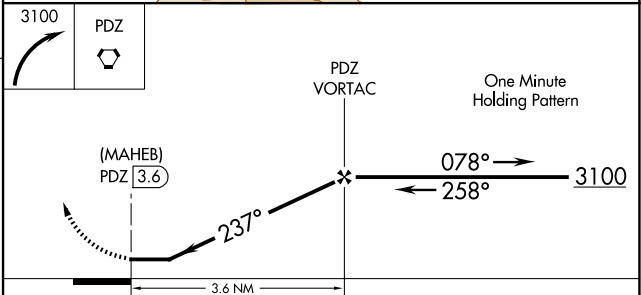

VORTAC PDZ 112.2 Chan 59	APP CRS 237°	Rwy Idg TDZE Apt Elev	N/A N/A 533
---------------------------------------	------------------------	-----------------------------	--

VOR or GPS-A

CORONA MUNI (AJO)

▼ When local altimeter setting not received, use Ontario
▲ NA Intl altimeter setting and increase all MDA 80 feet.

MISSED APPROACH: Climbing right turn to 3100 direct PDZ VORTAC and hold, continue climb in hold to 3100.

AWOS-3PT 132-175	SOCAL APP CON 135.4 377.125	UNICOM 122.7 (CTAF) 📻
----------------------------	---------------------------------------	--

FAF to MAP 3.6 NM		CATEGORY	A	B	C	D
Knots	60 90 120 150 180	CIRCLING	1660-1¼ 1127 (1200-1¼)	1660-1½ 1127 (1200-1½)	NA	
Min:Sec	3:36 2:24 1:48 1:26 1:12					

SW-3, 23 JAN 2025 to 20 FEB 2025

SW-3, 23 JAN 2025 to 20 FEB 2025