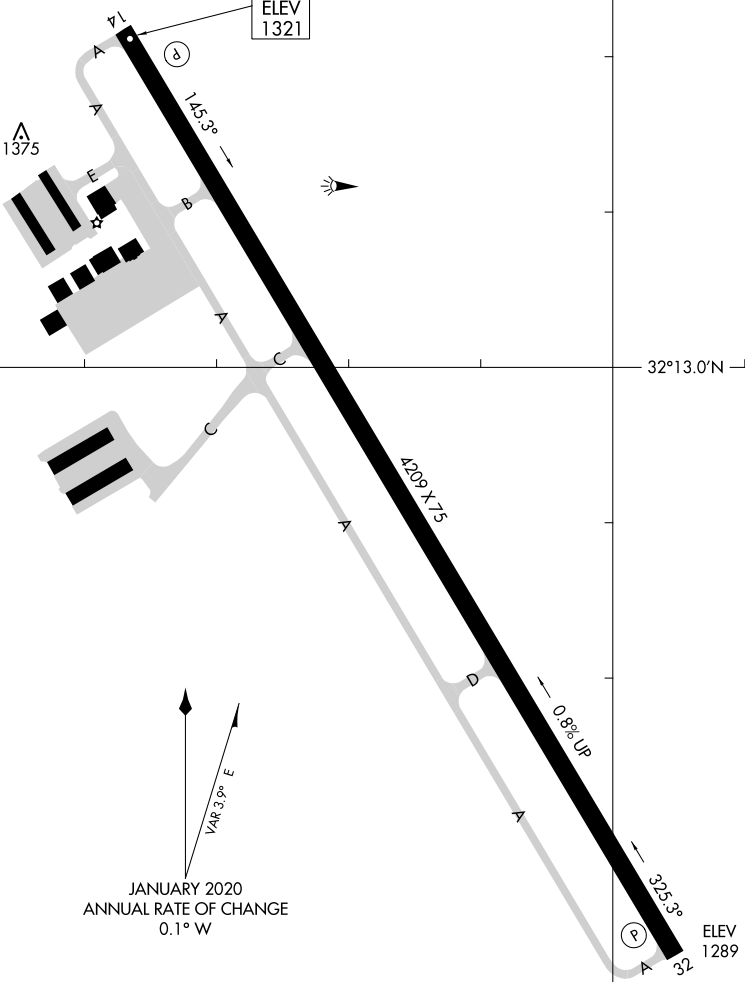

AWOS-3PT  
118.075  
CTAF/UNICOM  
122.8

FIELD  
ELEV  
1321

SC-2, 23 JAN 2025 to 20 FEB 2025

SC-2, 23 JAN 2025 to 20 FEB 2025

JANUARY 2020  
ANNUAL RATE OF CHANGE  
0.1° W  
VAR 3.9° E

MIRL Rwy 14-32