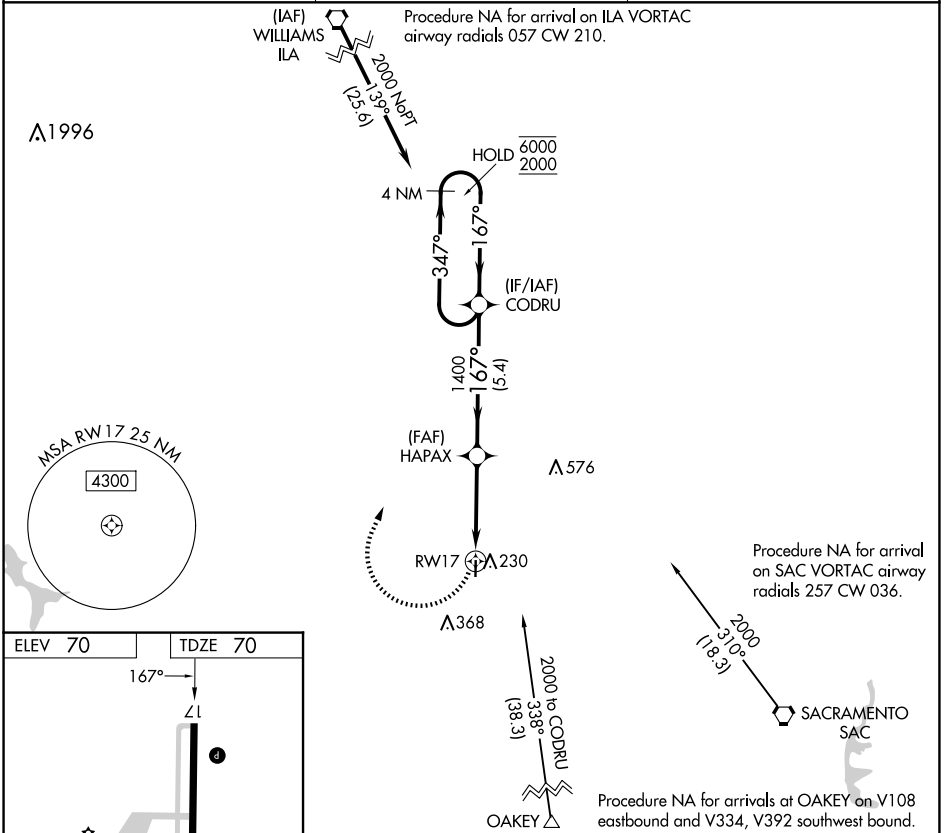

APP CRS <b>167°</b>	Rwy Idg <b>3176</b>
	TDZE <b>70</b>
	Apt Elev <b>70</b>

# RNAV (GPS) RWY 17

UNIVERSITY (EDU)

RNP APCH - GPS.	MISSED APPROACH: Climbing right turn to 2000 direct CODRU and hold.
Rwy 17 helicopter visibility reduction below 1 SM NA. Procedure NA at night.	

AWOS-3 <b>119.025</b>	TRAVIS APP CON <b>126.6 281.45</b>	UNICOM <b>123.075</b> (CTAF)
--------------------------	---------------------------------------	---------------------------------

SW-2, 23 JAN 2025 to 20 FEB 2025

SW-2, 23 JAN 2025 to 20 FEB 2025