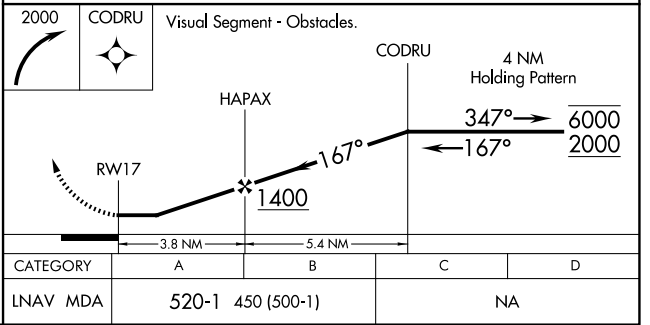

APP CRS <b>167°</b>	Rwy Idg <b>3176</b>
	TDZE <b>70</b>
	Apt Elev <b>70</b>

# RNAV (GPS) RWY 17

UNIVERSITY (EDU)

RNP APCH - GPS.	MISSED APPROACH: Climbing right turn to 2000 direct CODRU and hold.
Rwy 17 helicopter visibility reduction below 1 SM NA. Procedure NA at night.	

AWOS-3 <b>119.025</b>	TRAVIS APP CON <b>126.6 281.45</b>	UNICOM <b>123.075</b> (CTAF)
--------------------------	---------------------------------------	---------------------------------