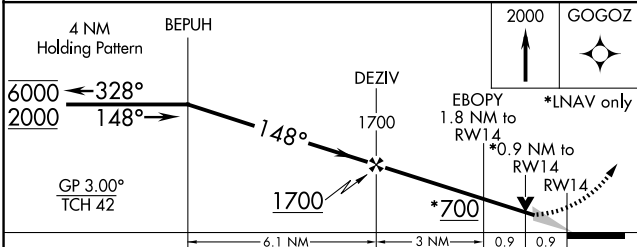

WAAS CH 77714 W14A	APP CRS 148°	Rwy Idg TDZE Apt Elev	5004 100 100

RNAV (GPS) RWY 14

WHARTON RGNL (A.R.M)

RNP APCH. ▼ For uncompensated Baro-VNAV systems, LNAV/VNAV NA below -15°C or above 54°C.	MISSED APPROACH: Climb to 2000 direct GOGOZ and hold.

AWOS-3 118.475	HOUSTON CENTER 128.6 360.8	UNICOM 122.7 (CTAF)

CATEGORY	A	B	C	D
LPV DA	396-1	296 (300-1)		NA
LNAV/VNAV DA	428-1¼	328 (400-1¼)		NA
LNAV MDA	420-1	320 (400-1)		NA

SC-5, 23 JAN 2025 to 20 FEB 2025

SC-5, 23 JAN 2025 to 20 FEB 2025