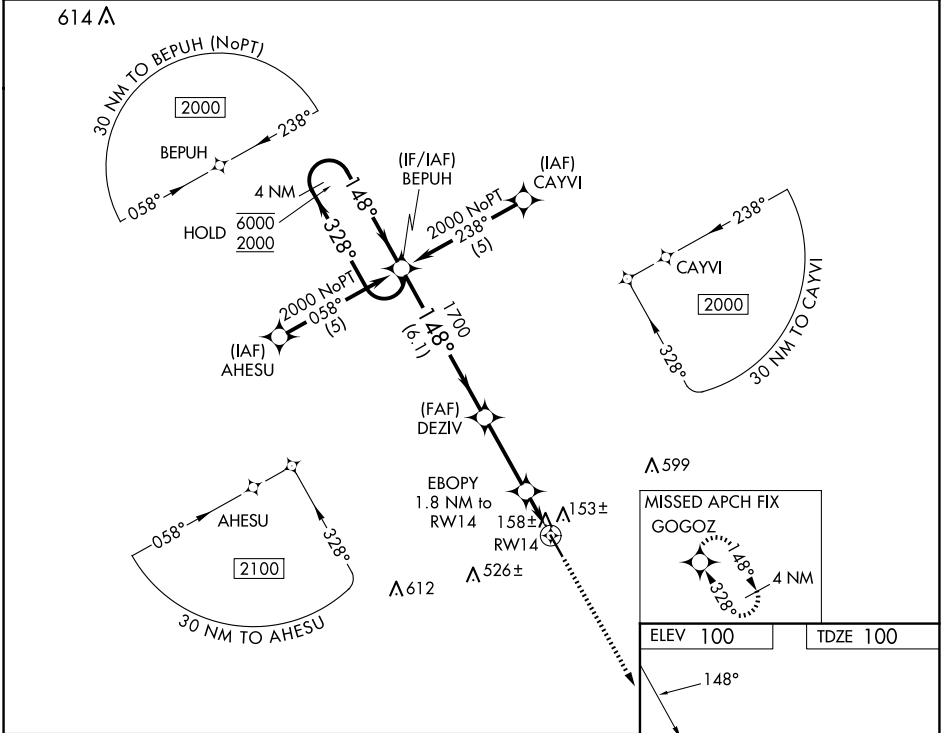

WAAS CH 77714 W14A	APP CRS 148°	Rwy Idg TDZE Apt Elev	5004 100 100
--	------------------------	-----------------------------	---

RNAV (GPS) RWY 14

WHARTON RGNL (A.R.M)

RNP APCH. ▼ For uncompensated Baro-VNAV systems, LNAV/VNAV NA below -15°C or above 54°C.	MISSED APPROACH: Climb to 2000 direct GOGOZ and hold.
---	---

AWOS-3 118.475	HOUSTON CENTER 128.6 360.8	UNICOM 122.7 (CTAF)
--------------------------	--------------------------------------	-------------------------------

CATEGORY	A	B	C	D
LPV DA	396-1	296 (300-1)		NA
LNAV/VNAV DA	428-1¼	328 (400-1¼)		NA
LNAV MDA	420-1	320 (400-1)		NA

SC-5, 23 JAN 2025 to 20 FEB 2025

SC-5, 23 JAN 2025 to 20 FEB 2025