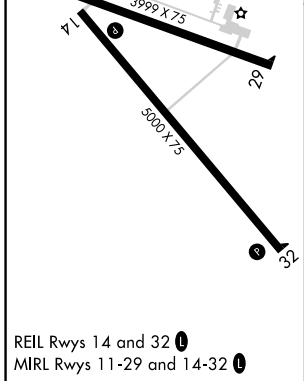

APP CRS 140°	Rwy Idg 5000
	TDZE 655
	Apt Elev 660

RNAV (GPS) RWY 14

PRAIRIE DU CHIEN MUNI (PDC)

▽ DME/DME RNP-0.3 NA. Night Landing: Rwy 11, 32 ▲ NA. Helicopter visibility reduction below 3/4 SM NA.	MISSED APPROACH: Climb to 3000 direct TEVEE and hold.

AWOS-3 119.925	CHICAGO CENTER 133.95 281.4	UNICOM 122.8 (CTAF) 0

CATEGORY	A	B	C	D
LNAV MDA	1360-1	705 (700-1)	1360-2	705 (700-2)
CIRCLING	1580-1¼ 920 (1000-1¼)	1760-1½ 1100 (1100-1½)	1800-3	1140 (1200-3)

EC-3, 23 JAN 2025 to 20 FEB 2025

EC-3, 23 JAN 2025 to 20 FEB 2025