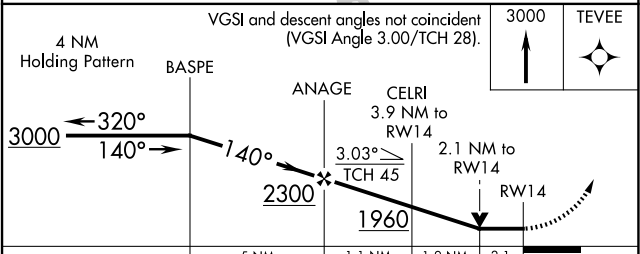

APP CRS 140°	Rwy Idg 5000
	TDZE 655
	Apt Elev 660

RNAV (GPS) RWY 14

PRAIRIE DU CHIEN MUNI (PDC)

▽ DME/DME RNP-0.3 NA. Night Landing: Rwy 11, 32 ▲ NA. Helicopter visibility reduction below 3/4 SM NA.	MISSED APPROACH: Climb to 3000 direct TEVEE and hold.

AWOS-3 119.925	CHICAGO CENTER 133.95 281.4	UNICOM 122.8 (CTAF) 0

CATEGORY	A	B	C	D
LNAV MDA	1360-1	705 (700-1)	1360-2	705 (700-2)
CIRCLING	1580-1¼ 920 (1000-1¼)	1760-1½ 1100 (1100-1½)	1800-3	1140 (1200-3)

EC-3, 23 JAN 2025 to 20 FEB 2025

EC-3, 23 JAN 2025 to 20 FEB 2025