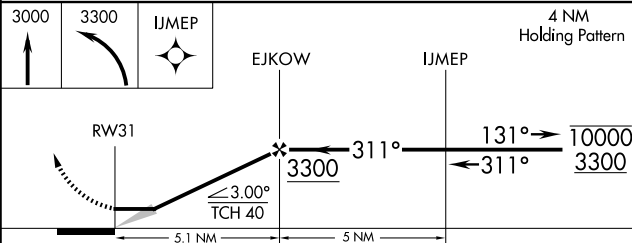

APP CRS	Rwy Idg	3599
311°	TDZE	1649
	Apt Elev	1649

RNAV (GPS) RWY 31

MOHALL MUNI (HBC)

RNP APCH.

▲ NA Use Minot Int'l altimeter setting.

MISSED APPROACH: Climb to 3000 then climbing left turn to 3300 direct IJMEP and hold.

MOT ASOS
118.725

MINOT APP CON ★
119.6 363.8

UNICOM
122.8 (CTAF) 0

CATEGORY	A	B	C	D
RNAV MDA	2180-1	531 (600-1)	2180-1½ 531 (600-1½)	NA
CIRCLING	2240-1	591 (600-1)	2380-2 731 (800-2)	NA

NC-1, 23 JAN 2025 to 20 FEB 2025

NC-1, 23 JAN 2025 to 20 FEB 2025