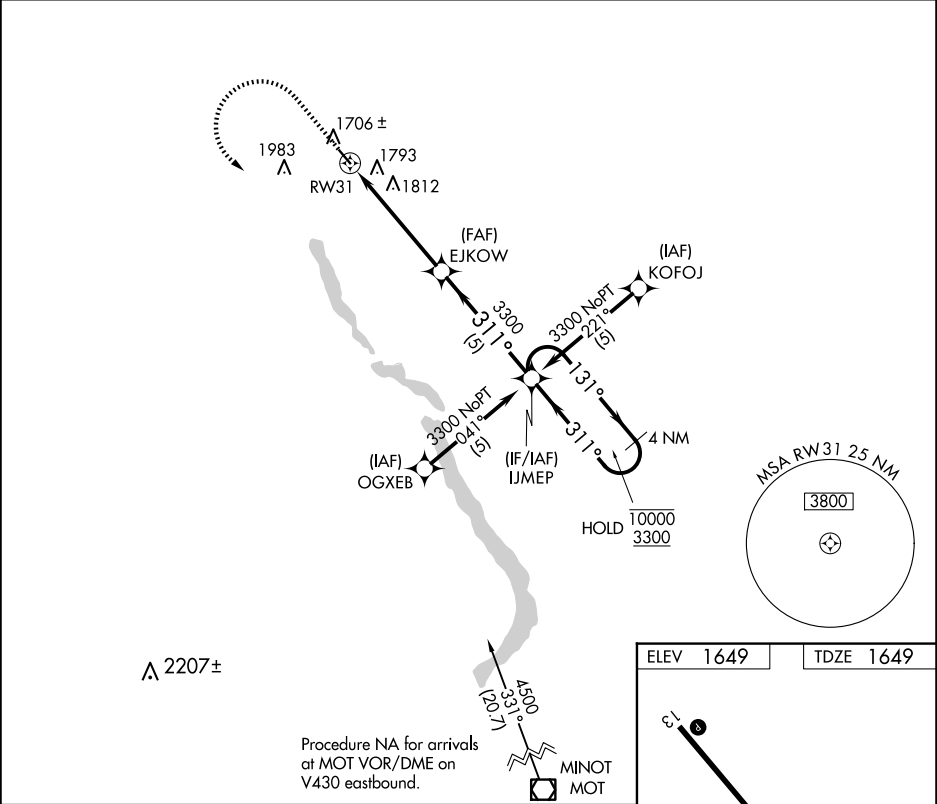

APP CRS	Rwy Idg	3599
311°	TDZE	1649
	Apt Elev	1649

RNAV (GPS) RWY 31

MOHALL MUNI (HBC)

RNP APCH.

▲ NA Use Minot Int'l altimeter setting.

MISSED APPROACH: Climb to 3000 then climbing left turn to 3300 direct IJMEP and hold.

MOT ASOS
118.725

MINOT APP CON ★
119.6 363.8

UNICOM
122.8 (CTAF) 0

CATEGORY	A	B	C	D
RNAV MDA	2180-1	531 (600-1)	2180-1½ 531 (600-1½)	NA
CIRCLING	2240-1	591 (600-1)	2380-2 731 (800-2)	NA

NC-1, 23 JAN 2025 to 20 FEB 2025

NC-1, 23 JAN 2025 to 20 FEB 2025