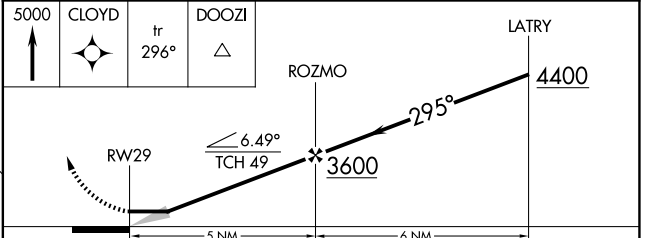

APP CRS 295°	Rwy Idg TDZE Apt Elev	N/A N/A 92
------------------------	-----------------------------	---------------------------------------

RNAV (GPS)-B

KETCHIKAN INTL (KTN)(PAKT)

RNP APCH. ▼ ▲ Circling NA northeast of Rwy 29-11.	MISSED APPROACH: Climb to 5000 direct CLOYD and on track 296° to DOOZI and hold.
--	--

AFIS 134.45	ANCHORAGE CENTER 118.5 284.6	KETCHIKAN RADIO 123.6 (CTAF) 0
-----------------------	--	--

CATEGORY	A	B	C	D
☑ CIRCLING	1980-1¼ 1888 (1900-1¼)	2620-1½ 2528 (2600-1½)	2880-3	2788 (2800-3)

AK, 26 DEC 2024 to 20 FEB 2025