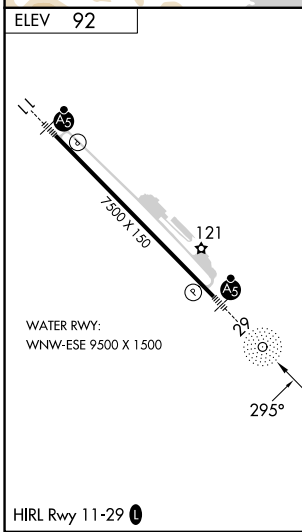

APP CRS 295°	Rwy Idg TDZE Apt Elev	N/A N/A 92
------------------------	-----------------------------	---------------------------------------

RNAV (GPS)-B

KETCHIKAN INTL (KTN)(PAKT)

RNP APCH. ▼ ▲ Circling NA northeast of Rwy 29-11.	MISSED APPROACH: Climb to 5000 direct CLOYD and on track 296° to DOOZI and hold.
--	--

AFIS 134.45	ANCHORAGE CENTER 118.5 284.6	KETCHIKAN RADIO 123.6 (CTAF) 0
-----------------------	--	--

CATEGORY	A	B	C	D
☑ CIRCLING	1980-1¼ 1888 (1900-1¼)	2620-1½ 2528 (2600-1½)	2880-3	2788 (2800-3)

AK, 26 DEC 2024 to 20 FEB 2025