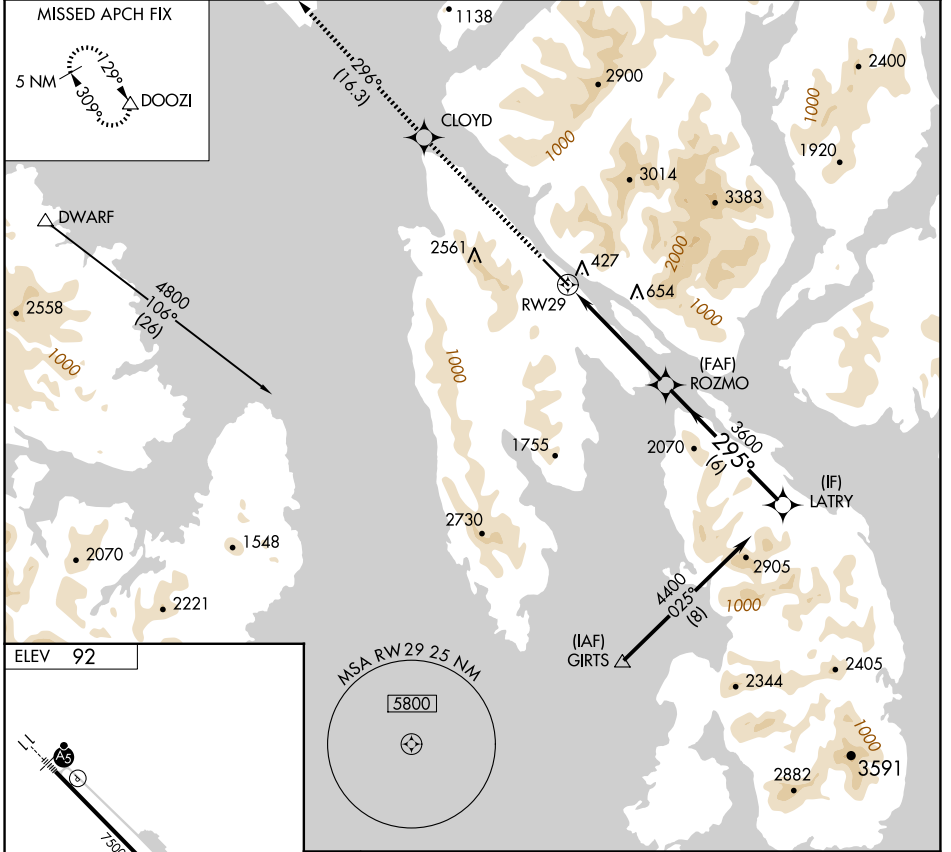

APP CRS 295°	Rwy Idg TDZE Apt Elev	N/A N/A 92
------------------------	-----------------------------	---------------------------------------

RNAV (GPS)-B

KETCHIKAN INTL (KTN)(PAKT)

RNP APCH. ▼ ▲ Circling NA northeast of Rwy 29-11.	MISSED APPROACH: Climb to 5000 direct CLOYD and on track 296° to DOOZI and hold.
--	--

AFIS 134.45	ANCHORAGE CENTER 118.5 284.6	KETCHIKAN RADIO 123.6 (CTAF) 0
-----------------------	--	--

CATEGORY	A	B	C	D
☑ CIRCLING	1980-1¼ 1888 (1900-1¼)	2620-1½ 2528 (2600-1½)	2880-3	2788 (2800-3)

AK, 26 DEC 2024 to 20 FEB 2025

AK, 26 DEC 2024 to 20 FEB 2025