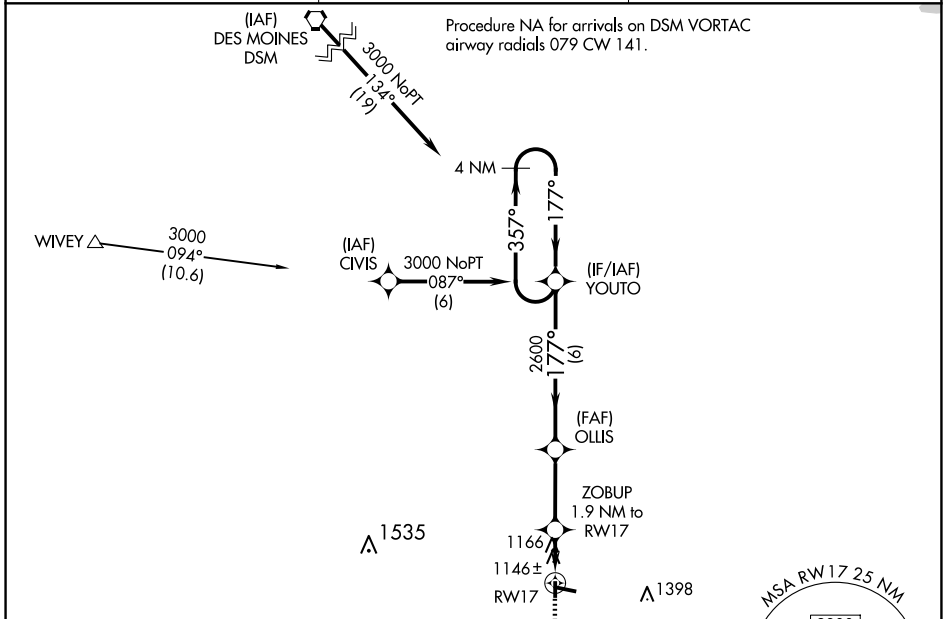

APP CRS	Rwy Idg	2800
177°	TDZE	1051
	Apt Elev	1051

RNAV (GPS) RWY 17

CHARITON MUNI (CNC)

⚠ DME/DME RNP-0.3 NA. Helicopter visibility reduction below 1 SM NA. When local altimeter setting not received, use Lamoni altimeter setting and increase all MDA 100 feet. Procedure NA at night.

⚠ MISSED APPROACH: Climb to 1500 then climbing left turn to 3000 direct YOUTO and hold.

AWOS-3 125.525	DES MOINES APP CON 123.9 360.7	UNICOM 122.8 (CTAF) 📻
--------------------------	--	--

CATEGORY	A	B	C	D
LNAV MDA	1 400-1	349 (400-1)		NA
CIRCLING	1 540-1	489 (500-1)		NA

NC-3, 23 JAN 2025 to 20 FEB 2025

NC-3, 23 JAN 2025 to 20 FEB 2025