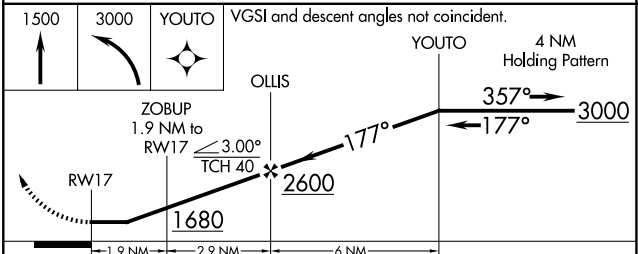

APP CRS	Rwy Idg	2800
177°	TDZE	1051
	Apt Elev	1051

RNAV (GPS) RWY 17

CHARITON MUNI (CNC)

⚠ DME/DME RNP-0.3 NA. Helicopter visibility reduction below 1 SM NA. When local altimeter setting not received, use Lamoni altimeter setting and increase all MDA 100 feet. Procedure NA at night.

⚠ MISSED APPROACH: Climb to 1500 then climbing left turn to 3000 direct YOUTO and hold.

AWOS-3 125.525	DES MOINES APP CON 123.9 360.7	UNICOM 122.8 (CTAF) 📻
--------------------------	--	--

CATEGORY	A	B	C	D
LNAV MDA	1 400-1	349 (400-1)		NA
CIRCLING	1 540-1	489 (500-1)		NA