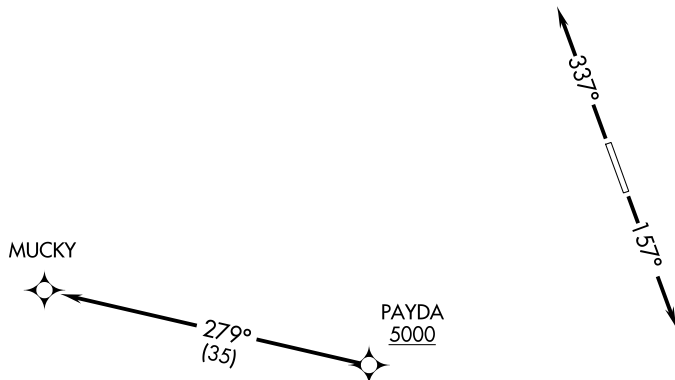

(MUCKY3.MUCKY) 22027

AL-6111 (FAA)

LAGO VISTA TX/RUSTY ALLEN (RYW)

MUCKY THREE DEPARTURE (RNAV)

LAGO VISTA, TEXAS

AWOS-3PT
119.375
UNICOM (CTAF)
122.725
AUSTIN DEP CON
119.0 370.85

**TOP ALTITUDE:
ASSIGNED BY ATC**

TAKEOFF MINIMUMS:
Rwys 15, 33: Standard.

NOTE: RADAR required.
NOTE: DME/DME/IRU or GPS required.
NOTE: RNAV 1.

NOTE: Chart not to scale.

DEPARTURE ROUTE DESCRIPTION

TAKEOFF RUNWAY 15: Climb on heading 157° or as assigned by ATC for vectors to cross PAYDA at or above 5000, thence....

TAKEOFF RUNWAY 33: Climb on heading 337° or as assigned by ATC for vectors to cross PAYDA at or above 5000, thence....

... on track 279° to MUCKY. Maintain altitude assigned by ATC.
Expect filed altitude 10 minutes after departure.

MUCKY THREE DEPARTURE (RNAV)

(MUCKY3.MUCKY) 22APR21

LAGO VISTA, TEXAS
LAGO VISTA TX/RUSTY ALLEN (RYW)

SC-3, 23 JAN 2025 to 20 FEB 2025

SC-3, 23 JAN 2025 to 20 FEB 2025