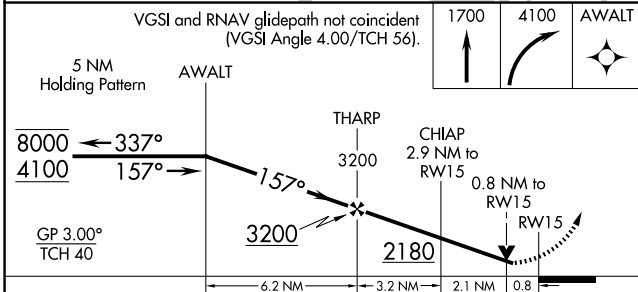

WAAS CH 81831 W15A	APP CRS 157°	Rwy Idg TDZE Apt Elev	3808 1230 1230
--	------------------------	-----------------------------	---

RNAV (GPS) RWY 15

LAGO VISTA TX/RUSTY ALLEN (RYW)

RNP APCH - GPS.

▼ For uncompensated Baro-VNAV systems, LNAV/VNAV NA below -17°C or above 54°C. Rwy 15 helicopter visibility reduction below ¾ SM NA.

MISSED APPROACH: Climb to 1700 then climbing right turn to 4100 direct AWALT and hold, continue climb-in-hold to 4100.

AWOS-3PT 119.375	AUSTIN APP CON 119.0 370.85	UNICOM 122.725 (CTAF) 0
----------------------------	---------------------------------------	--

ELEV 1230	D TDZE 1230
-----------	--------------------

CATEGORY	A	B	C	D
LPV DA	1480-1	250 (300-1)		NA
LNAV/VNAV DA	1641-1½	411 (500-1½)		NA
LNAV MDA	1620-1	390 (400-1)		NA
C CIRCLING	1660-1 430 (500-1)	1860-1 630 (700-1)		NA