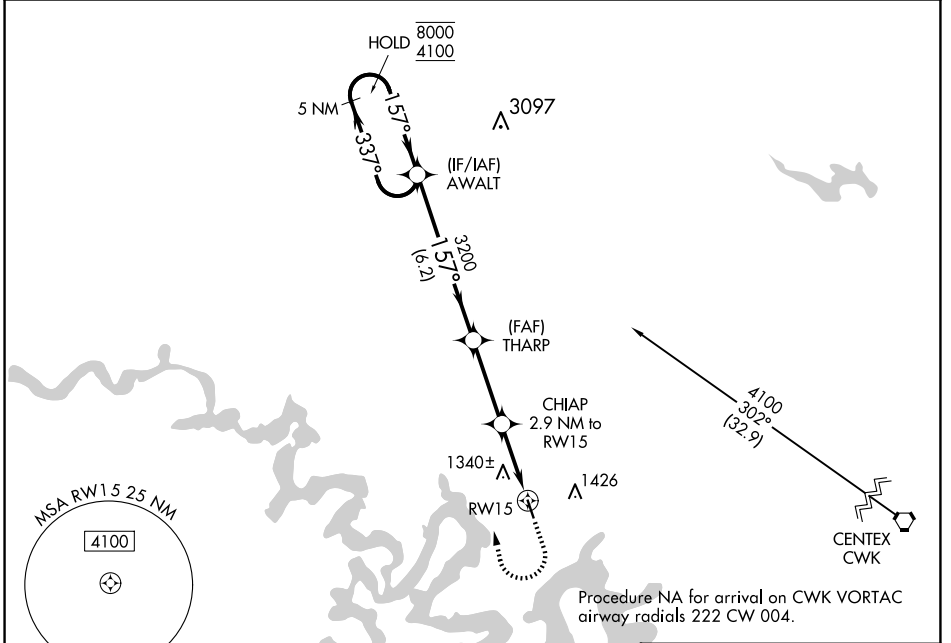

WAAS CH 81831 W15A	APP CRS 157°	Rwy Idg TDZE Apt Elev	3808 1230 1230
--	------------------------	-----------------------------	---

RNAV (GPS) RWY 15

LAGO VISTA TX/RUSTY ALLEN (RYW)

RNP APCH - GPS.

▼ For uncompensated Baro-VNAV systems, LNAV/VNAV NA below -17°C or above 54°C. Rwy 15 helicopter visibility reduction below ¾ SM NA.

MISSED APPROACH: Climb to 1700 then climbing right turn to 4100 direct AWALT and hold, continue climb-in-hold to 4100.

AWOS-3PT 119.375	AUSTIN APP CON 119.0 370.85	UNICOM 122.725 (CTAF) 0
----------------------------	---------------------------------------	--

ELEV 1230	D TDZE 1230
-----------	--------------------

CATEGORY	A	B	C	D
LPV DA	1480-1	250 (300-1)		NA
LNAV/VNAV DA	1641-1½	411 (500-1½)		NA
LNAV MDA	1620-1	390 (400-1)		NA
C CIRCLING	1660-1 430 (500-1)	1860-1 630 (700-1)		NA

MIRL Rwy 15-33 **0**

SC-3, 23 JAN 2025 to 20 FEB 2025

SC-3, 23 JAN 2025 to 20 FEB 2025