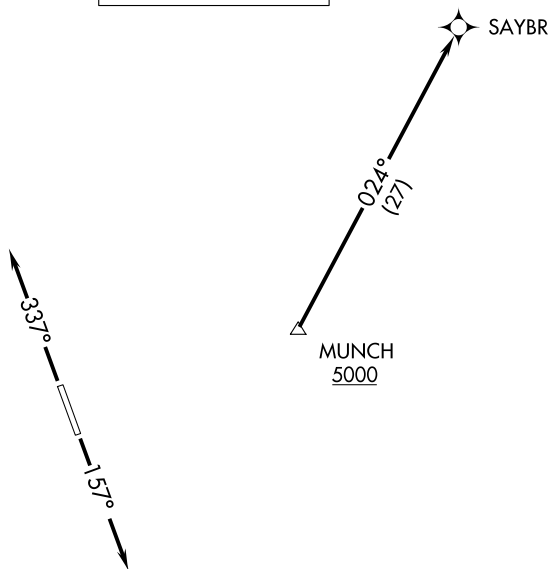

(SAYBR3.SAYBR) 22027

SAYBR THREE DEPARTURE (RNAV)

AL-6111 (FAA)

LAGO VISTA TX/RUSTY ALLEN (RYW)

LAGO VISTA, TEXAS

AWOS-3PT
119.375
UNICOM (CTAF)
122.725
AUSTIN DEP CON
119.0 370.85

**TOP ALTITUDE:
ASSIGNED BY ATC**

MUNCH
5000

NOTE: RADAR required.
NOTE: DME/DME/IRU or GPS required.
NOTE: RNAV 1.
NOTE: For DFW terminal area arrivals at FL230 or below only.

TAKEOFF MINIMUMS

Rwys 15, 33: Standard.

NOTE: Chart not to scale.

DEPARTURE ROUTE DESCRIPTION

TAKEOFF RUNWAY 15: Climb on heading 157° or as assigned by ATC for vectors to cross MUNCH at or above 5000, thence....

TAKEOFF RUNWAY 33: Climb on heading 337° or as assigned by ATC for vectors to cross MUNCH at or above 5000, thence....

... on track 024° to SAYBR. Maintain altitude assigned by ATC.
Expect filed altitude 10 minutes after departure.

SAYBR THREE DEPARTURE (RNAV)

(SAYBR3.SAYBR) 22APR21

LAGO VISTA, TEXAS

LAGO VISTA TX/RUSTY ALLEN (RYW)