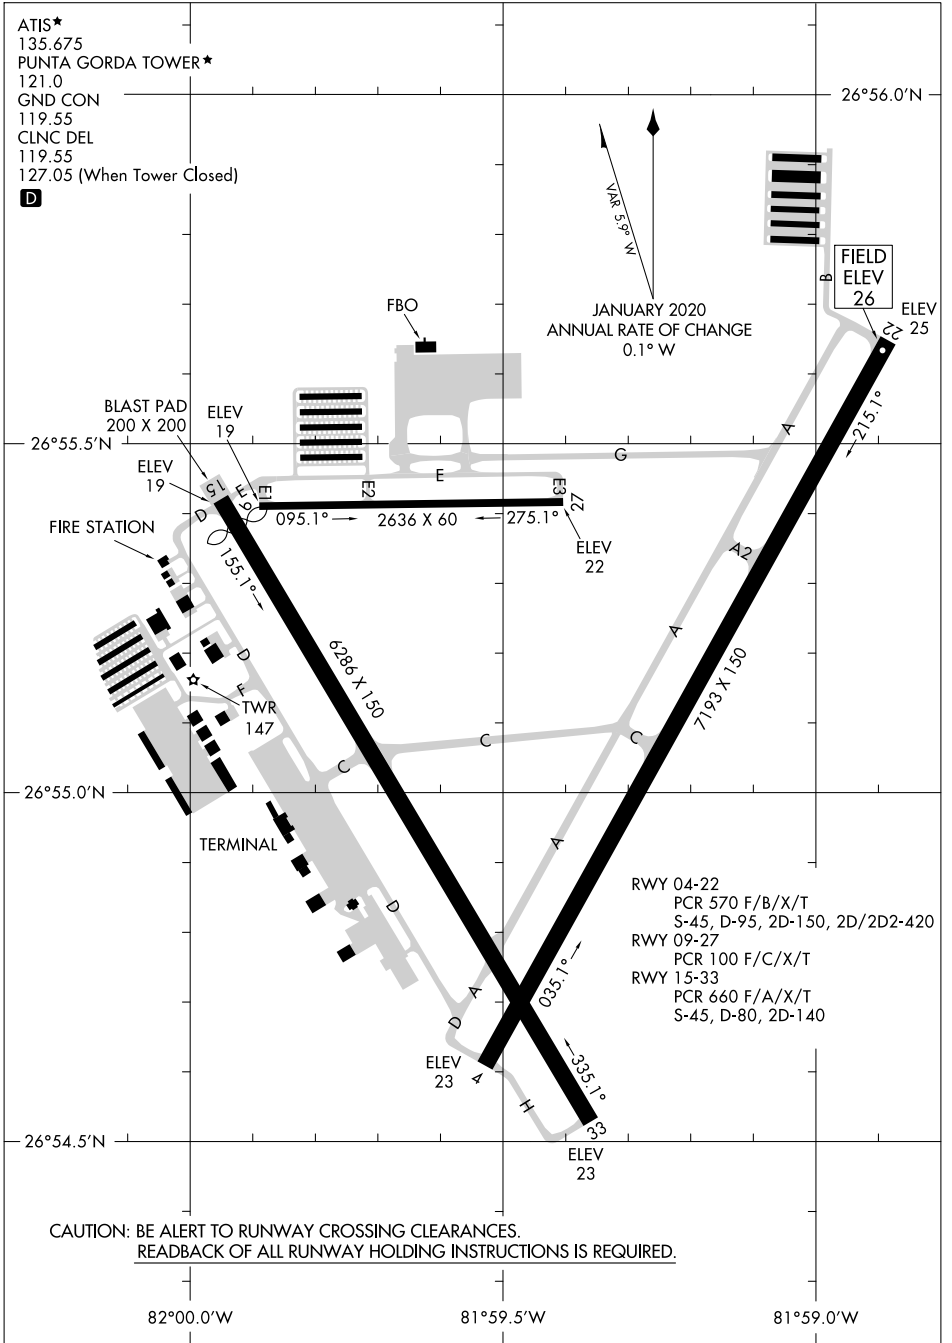

AIRPORT DIAGRAM

AL-6178 (FAA)

PUNTA GORDA (PGD)
PUNTA GORDA, FLORIDA

ATIS★
 135.675
 PUNTA GORDA TOWER★
 121.0
 GND CON
 119.55
 CLNC DEL
 119.55
 127.05 (When Tower Closed)
D

SE-3, 23 JAN 2025 to 20 FEB 2025

SE-3, 23 JAN 2025 to 20 FEB 2025

AIRPORT DIAGRAM

PUNTA GORDA, FLORIDA
PUNTA GORDA (PGD)