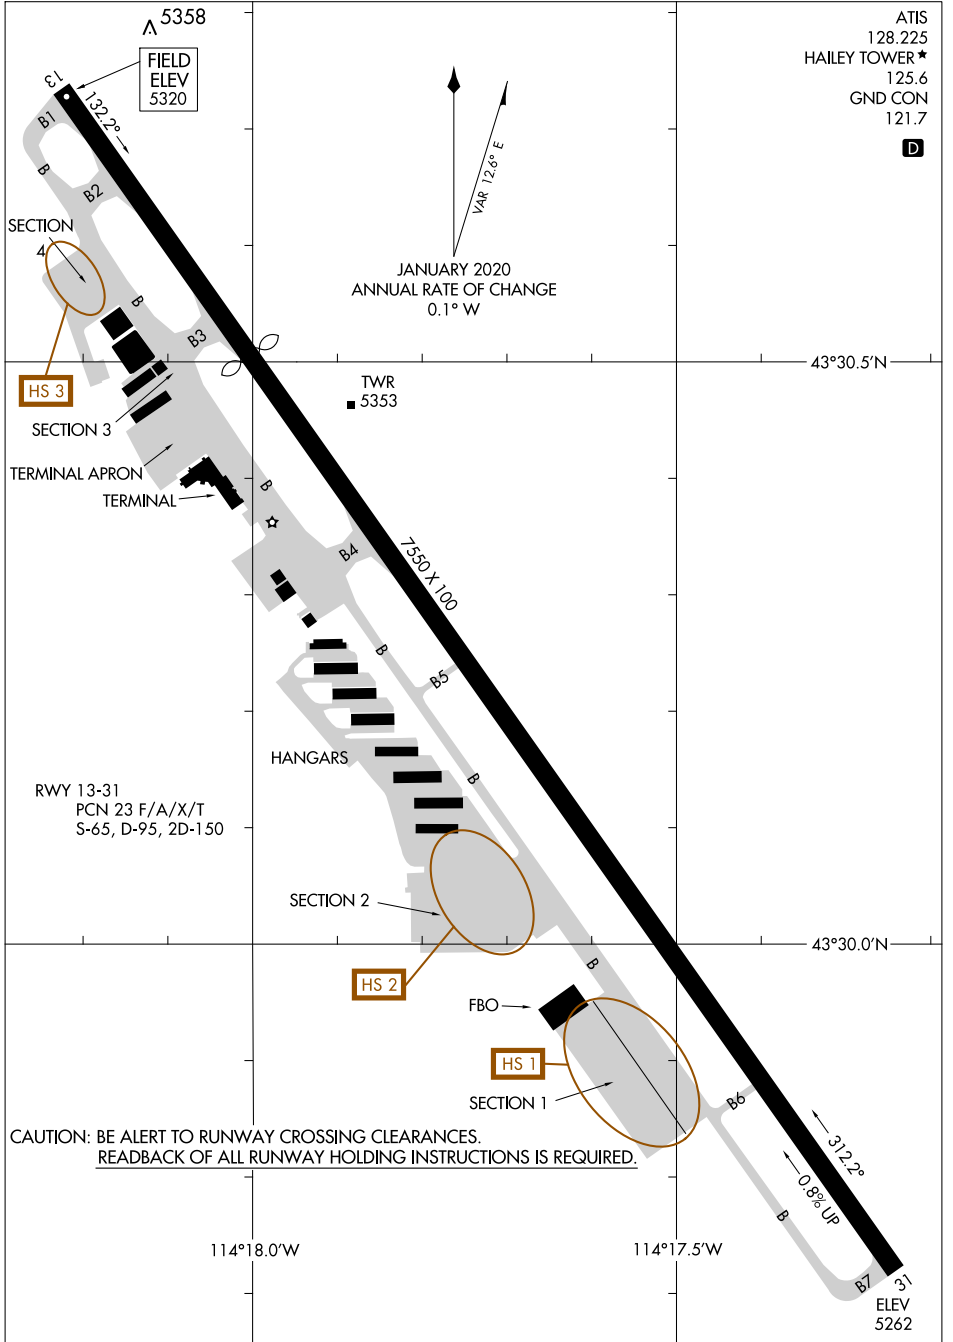

21112

# AIRPORT DIAGRAM

AL-6239 (FAA)

FRIEDMAN MEML (SUN)

HAILEY, IDAHO

NW-1, 23 JAN 2025 to 20 FEB 2025

NW-1, 23 JAN 2025 to 20 FEB 2025

# AIRPORT DIAGRAM

21112

HAILEY, IDAHO

FRIEDMAN MEML (SUN)