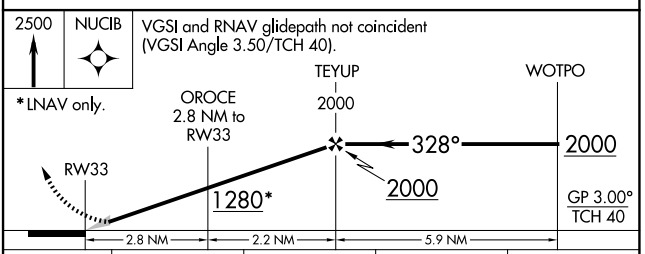

CATEGORY	A	B	C	D
LPV DA	642-1	275 (300-1)	NA	
LNNAV/VNAV DA	642-1	275 (300-1)	NA	
LNNAV MDA	880-1	513 (600-1)	NA	

SC-5, 23 JAN 2025 to 20 FEB 2025

SC-5, 23 JAN 2025 to 20 FEB 2025