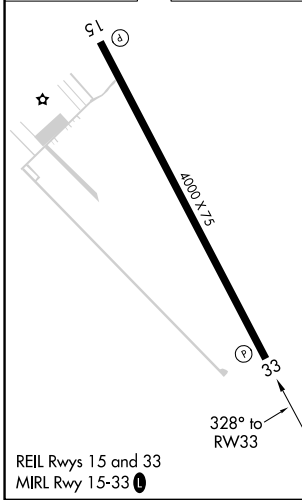

CATEGORY	A	B	C	D
LPV DA	642-1	275 (300-1)	NA	
LNNAV/VNAV DA	642-1	275 (300-1)	NA	
LNNAV MDA	880-1	513 (600-1)	NA	

SC-5, 23 JAN 2025 to 20 FEB 2025

SC-5, 23 JAN 2025 to 20 FEB 2025