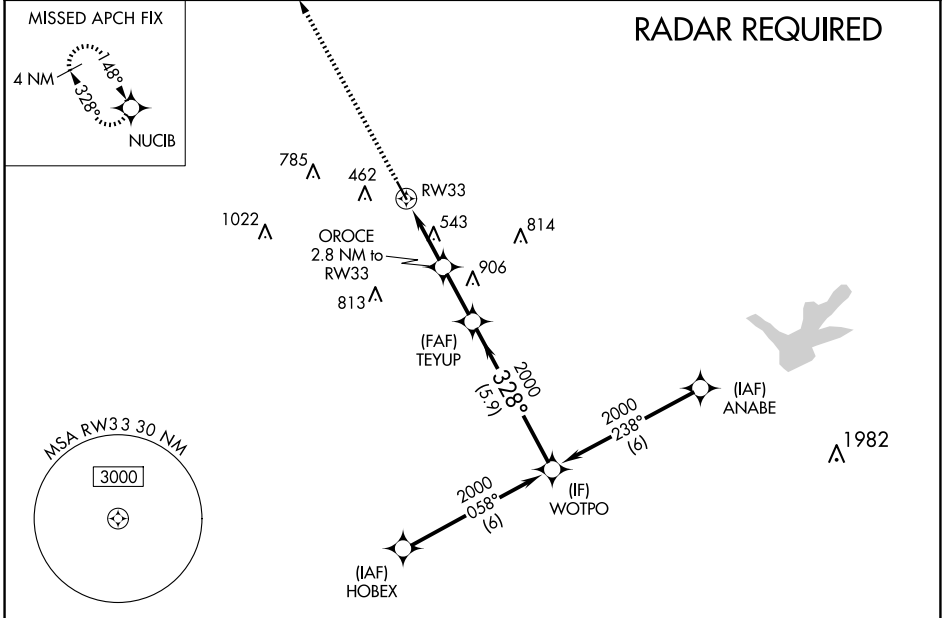

WAAS CH 70603 W33A	APP CRS 328°	Rwy Idg TDZE Apt Elev	4000 367 367
---------------------------------	------------------------	-----------------------------	---

RNAV (GPS) RWY 33

COULTER FLD (CFD)

RNP APCH.
 ⚠️ NA Baro-VNAV NA. Use College Station altimeter setting; when not received, use Caldwell altimeter setting and increase all DA 31 feet and all MDA 40 feet.

MISSED APPROACH: Climb to 2500 direct NUCIB and hold.

AWOS-3PT 125.975	CLL ASOS 126.85	HOUSTON APP CON 134.3 360.85	UNICOM 123.0 (CTAF) 0
----------------------------	---------------------------	--	---------------------------------

ELEV 367	TDZE 367
-----------------	-----------------

CATEGORY	A	B	C	D
LPV DA	642-1	275 (300-1)	NA	
LNNAV/VNAV DA	642-1	275 (300-1)	NA	
LNNAV MDA	880-1	513 (600-1)	NA	

SC-5, 23 JAN 2025 to 20 FEB 2025

SC-5, 23 JAN 2025 to 20 FEB 2025