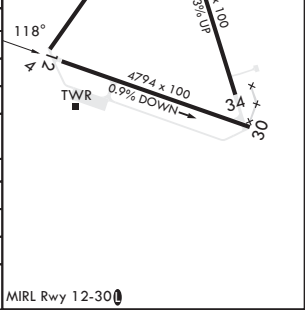

CATEGORY	A	B	C	D
LPV DA*	575-¾	200	(200-¾)	
LNAV/VNAV DA	851-1½	476	(500-1½)	
LNAV MDA	840-1 465 (500-1)	840-1¾ 465 (500-1¾)		
C CIRCLING**	860-1 484 (500-1)	880-1 504 (600-1)	980-1¾ 604 (700-1¾)	1040-2 664 (700-2)
SIMMONS AAF ALTIMETER SETTING MINIMUMS				
LPV DA*	659-7/8	284	(300-7/8)	
LNAV/VNAV DA	935-1½	560	(600-1½)	
LNAV MDA	940-1 565 (600-1)	940-1½ 565 (600-1½)		
C CIRCLING**	960-1 584 (600-1)	980-1 604 (700-1)	1080-2 704 (800-2)	1140-2½ 764 (800-2½)