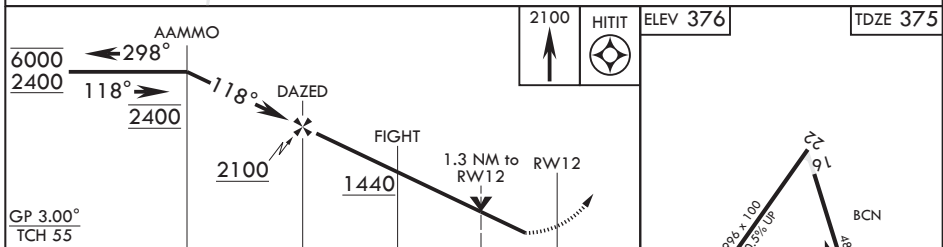

RNP APCH-GPS	MISSED APPROACH: Climb to 2100 direct HITIT and hold.		
* When tower closed, increase vis to 1 mile. ** Circling NA to RWYs 4,16,22, and 34.			

D-ATIS 141.4	FAYETTEVILLE APP CON/DEP CON 127.8 343.725	TOWER★ 121.0 (CTAF) 254.4	GND CON 128.35 251.05
-----------------	-----------------------------------------------	------------------------------	--------------------------

CATEGORY	A	B	C	D
LPV DA*	575-¾	200	(200-¾)	
LNAV/VNAV DA	851-1½	476	(500-1½)	
LNAV MDA	840-1 465 (500-1)	840-1¾ 465 (500-1¾)		
<b>C</b> CIRCLING**	860-1 484 (500-1)	880-1 504 (600-1)	980-1¾ 604 (700-1¾)	1040-2 664 (700-2)
SIMMONS AAF ALTIMETER SETTING MINIMUMS				
LPV DA*	659-7/8	284	(300-7/8)	
LNAV/VNAV DA	935-1½	560	(600-1½)	
LNAV MDA	940-1 565 (600-1)	940-1½ 565 (600-1½)		
<b>C</b> CIRCLING**	960-1 584 (600-1)	980-1 604 (700-1)	1080-2 704 (800-2)	1140-2½ 764 (800-2½)