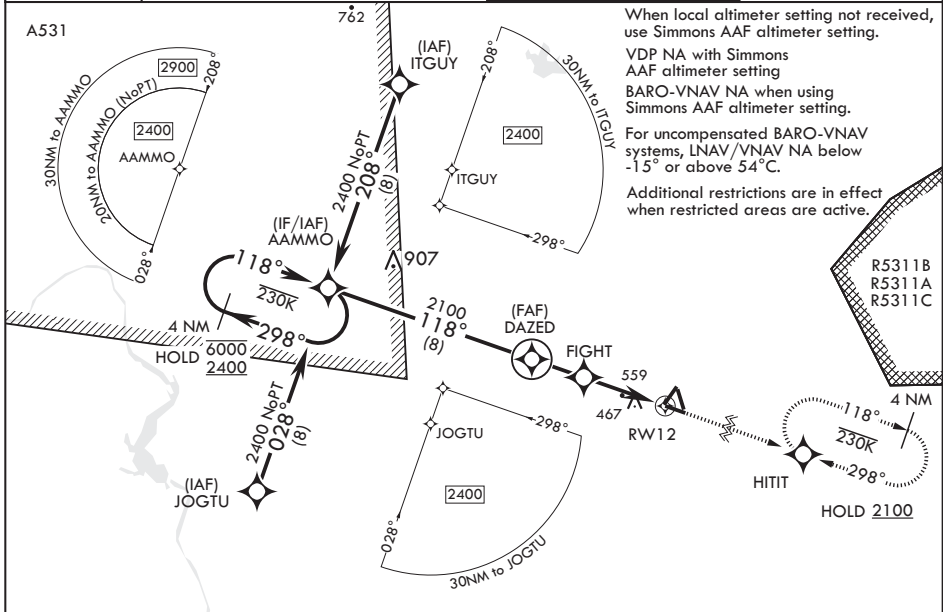

# RNAV (GPS) RWY 12

WAAS CH 92382 W12A	APCH CRS 118°	Rwy ldg TDZE Arpt Elev	4794 375 376
--------------------------	------------------	------------------------------	--------------------

AL-6315 (USA)

MACKALL AAF (KHFF)

RNP APCH-GPS	MISSED APPROACH: Climb to 2100 direct HITIT and hold.		
* When tower closed, increase vis to 1 mile. ** Circling NA to RWYs 4,16,22, and 34.			

D-ATIS 141.4	FAYETTEVILLE APP CON/DEP CON 127.8 343.725	TOWER★ 121.0 (CTAF) 254.4	GND CON 128.35 251.05
-----------------	-----------------------------------------------	------------------------------	--------------------------

CATEGORY	A	B	C	D
LPV DA*	575-¾	200	(200-¾)	
LNAV/VNAV DA	851-1½	476	(500-1½)	
LNAV MDA	840-1 465 (500-1)	840-1¾ 465 (500-1¾)		
<b>C</b> CIRCLING**	860-1 484 (500-1)	880-1 504 (600-1)	980-1¾ 604 (700-1¾)	1040-2 664 (700-2)
SIMMONS AAF ALTIMETER SETTING MINIMUMS				
LPV DA*	659-7/8	284	(300-7/8)	
LNAV/VNAV DA	935-1½	560	(600-1½)	
LNAV MDA	940-1 565 (600-1)	940-1½ 565 (600-1½)		
<b>C</b> CIRCLING**	960-1 584 (600-1)	980-1 604 (700-1)	1080-2 704 (800-2)	1140-2½ 764 (800-2½)

# RNAV (GPS) RWY 12

SE-2, 23 JAN 2025 to 20 FEB 2025

SE-2, 23 JAN 2025 to 20 FEB 2025