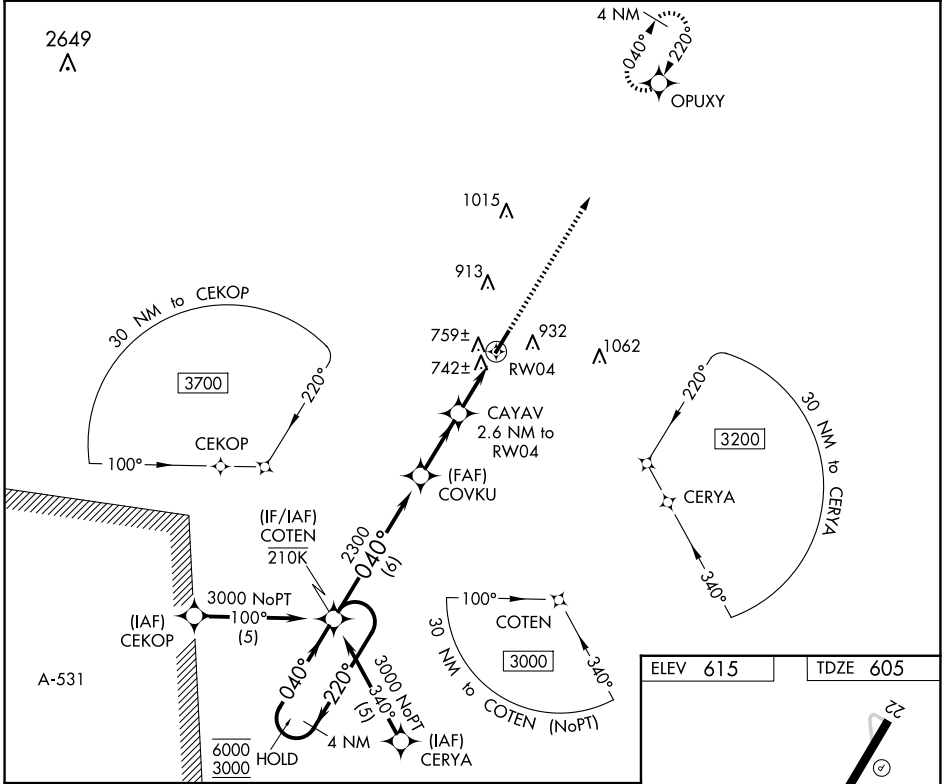

WAAS CH 42935 W04A	APP CRS 040°	Rwy Idg TDZE Apt Elev	5000 605 615
--	------------------------	-----------------------------	---

RNAV (GPS) RWY 4

SILER CITY MUNI (SCR)

RNP APCH.		MISSED APPROACH: Climb to 3000 direct OPUXY and hold.
AWOS-3 125.775	GREENSBORO APP CON 126.6 327.075	UNICOM 122.7 (CTAF) 0

CATEGORY	A	B	C	D
LP MDA	1000-1	395 (400-1)	1000-1½ 395 (400-1½)	NA
LNAV MDA	1020-1	415 (500-1)	1020-1¼ 415 (500-1¼)	NA
C CIRCLING	1240-1	625 (700-1)	1240-1¾ 625 (700-1¾)	NA

SE-2, 23 JAN 2025 to 20 FEB 2025

SE-2, 23 JAN 2025 to 20 FEB 2025