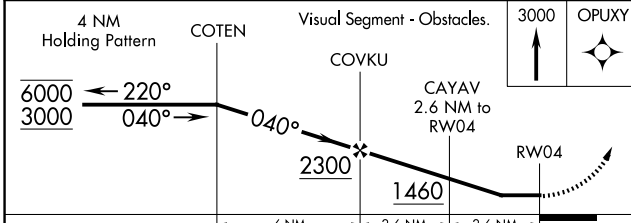

WAAS CH 42935 W04A	APP CRS 040°	Rwy Idg TDZE Apt Elev	5000 605 615
--	------------------------	-----------------------------	---

RNAV (GPS) RWY 4

SILER CITY MUNI (SCR)

RNP APCH.		MISSED APPROACH: Climb to 3000 direct OPUXY and hold.
AWOS-3 125.775	GREENSBORO APP CON 126.6 327.075	UNICOM 122.7 (CTAF) 0