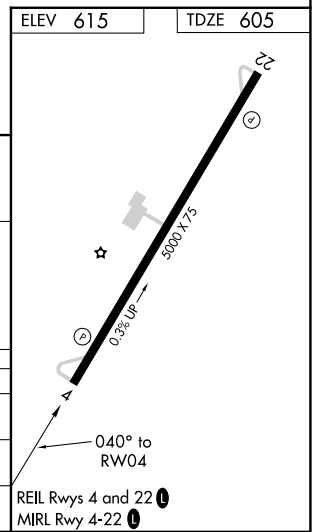

WAAS CH 42935 W04A	APP CRS 040°	Rwy Idg TDZE Apt Elev	5000 605 615
--	------------------------	-----------------------------	---

RNAV (GPS) RWY 4

SILER CITY MUNI (SCR)

RNP APCH.		MISSED APPROACH: Climb to 3000 direct OPUXY and hold.
AWOS-3 125.775	GREENSBORO APP CON 126.6 327.075	UNICOM 122.7 (CTAF) 0

CATEGORY	A	B	C	D
LP MDA	1000-1	395 (400-1)	1000-1½ 395 (400-1½)	NA
LNAV MDA	1020-1	415 (500-1)	1020-1¼ 415 (500-1¼)	NA
C CIRCLING	1240-1	625 (700-1)	1240-1¾ 625 (700-1¾)	NA

SE-2, 23 JAN 2025 to 20 FEB 2025