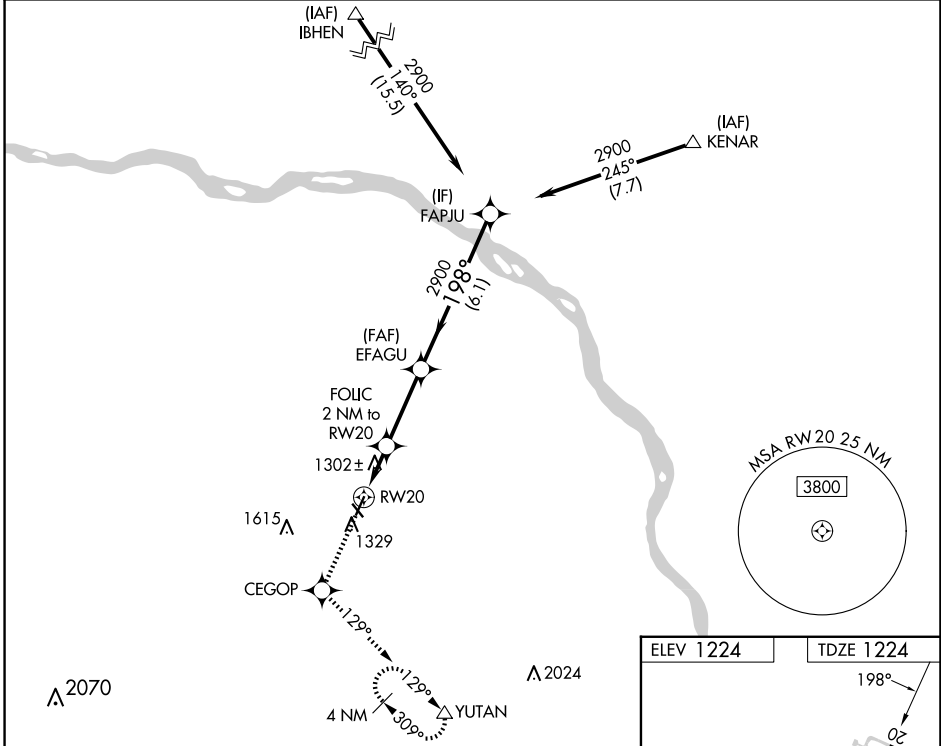

WAAS CH 48907 W20A	APP CRS 198°	Rwy Idg TDZE Apt Elev	4100 1224 1224
--	------------------------	-----------------------------	---

RNAV (GPS) RWY 20

WAHOO MUNI (AHQ)

RNP APCH - GPS.		MISSED APPROACH: Climb to 4000 direct CEGOP and on track 129° to YUTAN and hold, continue climb-in-hold to 4000.	
Circling to Rwy 13-31 NA.			
AWOS-3P 125.975	OMAHA APP CON 135.875 354.05	UNICOM 122.7 (CTAF) 0	

NC-2, 23 JAN 2025 to 20 FEB 2025

NC-2, 23 JAN 2025 to 20 FEB 2025

CATEGORY	A	B	C	D
LPV DA	1507-1	283 (300-1)		NA
LNAV MDA	1600-1	376 (400-1)		NA
CIRCLING	1760-1	536 (600-1)		NA