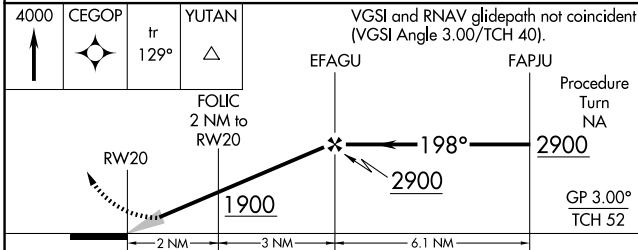

CATEGORY	A	B	C	D
LPV DA	1507-1	283 (300-1)		NA
LNAV MDA	1600-1	376 (400-1)		NA
CIRCLING	1760-1	536 (600-1)		NA