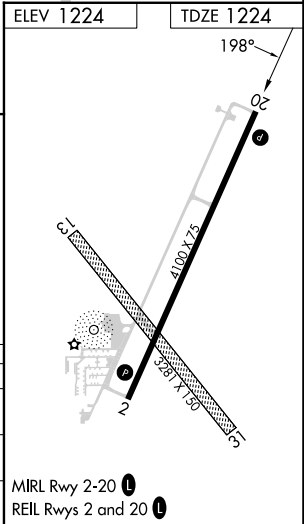

WAAS CH 48907 W20A	APP CRS 198°	Rwy Idg TDZE Apt Elev	4100 1224 1224
--	------------------------	-----------------------------	---

RNAV (GPS) RWY 20

WAHOO MUNI (AHQ)

RNP APCH - GPS.		MISSED APPROACH: Climb to 4000 direct CEGOP and on track 129° to YUTAN and hold, continue climb-in-hold to 4000.	
Circling to Rwy 13-31 NA.			
AWOS-3P 125.975	OMAHA APP CON 135.875 354.05	UNICOM 122.7 (CTAF) 0	

NC-2, 23 JAN 2025 to 20 FEB 2025

NC-2, 23 JAN 2025 to 20 FEB 2025

CATEGORY	A	B	C	D
LPV DA	1507-1	283 (300-1)		NA
LNAV MDA	1600-1	376 (400-1)		NA
CIRCLING	1760-1	536 (600-1)		NA