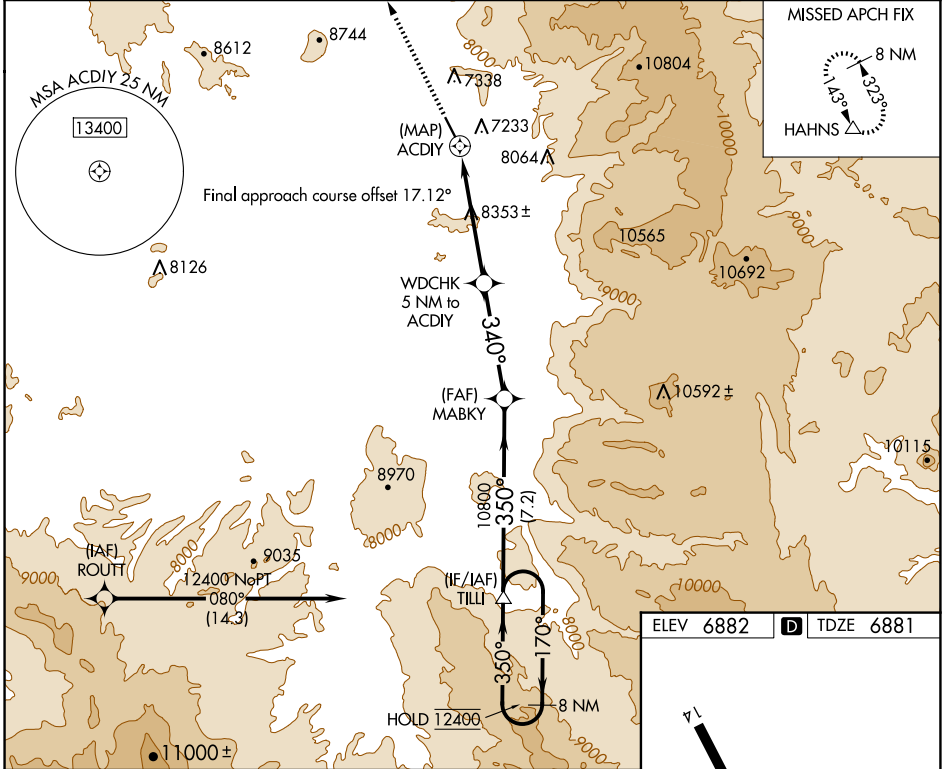

APP CRS	Rwy Idg	3852
340°	TDZE	6881
	Apt Elev	6882

RNAV (GPS) Z RWY 32

STEAMBOAT SPRINGS/BOB ADAMS FLD (SBS)

RNP APCH - GPS.

⚠ Circling NA northeast of Rwy 14-32. Rwy 32 helicopter visibility reduction below 1 SM NA. Rwy 32 Straight-in minimums NA at night. Circling Rwy 32 NA at night.

⚠ -26°C

MISSED APPROACH: Climb to 13600 direct HAHNS and hold, continue climb-in-hold to 13600.

AWOS-3 118.325	DENVER CENTER 120.475 235.975	UNICOM 122.8 (CTAF)
--------------------------	---	-------------------------------

ELEV 6882	D TDZE 6881
-----------	--------------------

CATEGORY	A	B	C	D
LNVA MDA	9100-1¼ 2219 (2300-1¼)	9100-1½ 2219 (2300-1½)		NA
C CIRCLING	9100-1¼ 2218 (2300-1¼)	9100-1½ 2218 (2300-1½)		NA

SW-1, 23 JAN 2025 to 20 FEB 2025

SW-1, 23 JAN 2025 to 20 FEB 2025