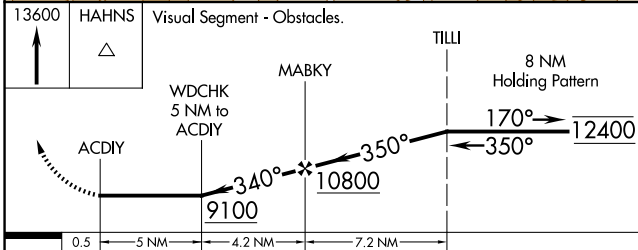

CATEGORY	A	B	C	D
LNVA MDA	9100-1¼ 2219 (2300-1¼)	9100-1½ 2219 (2300-1½)		NA
C CIRCLING	9100-1¼ 2218 (2300-1¼)	9100-1½ 2218 (2300-1½)		NA