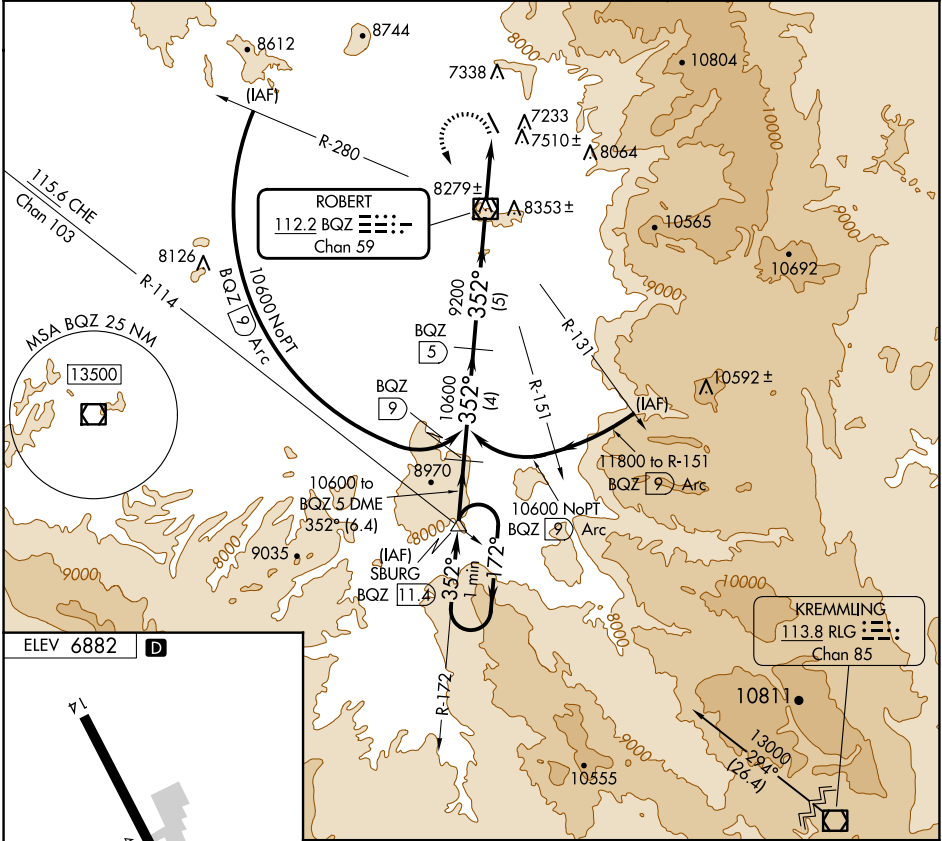

VOR/DME BQZ 112.2 Chan 59	APP CRS 352°	Rwy Idg TDZE Apt Elev 6882	N/A N/A 6882
--	------------------------	--	--------------------

VOR/DME-C

STEAMBOAT SPRINGS/BOB ADAMS FLD (SBS)

⚠ When local altimeter setting not received, use Yampa Valley altimeter setting and increase all MDA 80 feet. Procedure NA at night. Circling NA northeast of Rwy 14-32.

MISSED APPROACH: Climbing left turn to 12100 direct BQZ VOR/DME then on BQZ VOR/DME R-172 to SBURG INT/BQZ 11.4 DME and hold.

AWOS-3 118.325	DENVER CENTER 120.475 235.975	UNICOM 122.8 (CTAF)
--------------------------	---	-------------------------------

CATEGORY	A	B	C	D
Ⓢ CIRCLING	8140-1¼ 1258 (1300-1¼)	8140-1½ 1258 (1300-1½)	NA	

SW-1, 23 JAN 2025 to 20 FEB 2025

SW-1, 23 JAN 2025 to 20 FEB 2025