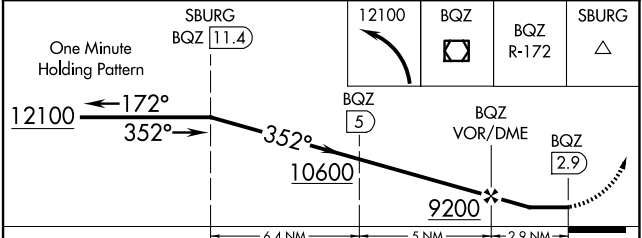

VOR/DME BQZ 112.2 Chan 59	APP CRS 352°	Rwy Idg TDZE Apt Elev 6882	N/A N/A 6882
--	------------------------	--	--------------------

VOR/DME-C

STEAMBOAT SPRINGS/BOB ADAMS FLD (SBS)

⚠ When local altimeter setting not received, use Yampa Valley altimeter setting and increase all MDA 80 feet. Procedure NA at night. Circling NA northeast of Rwy 14-32.

MISSED APPROACH: Climbing left turn to 12100 direct BQZ VOR/DME then on BQZ VOR/DME R-172 to SBURG INT/BQZ 11.4 DME and hold.

AWOS-3 118.325	DENVER CENTER 120.475 235.975	UNICOM 122.8 (CTAF)
--------------------------	---	-------------------------------

CATEGORY	A	B	C	D
Ⓢ CIRCLING	8140-1¼ 1258 (1300-1¼)	8140-1½ 1258 (1300-1½)	NA	

SW-1, 23 JAN 2025 to 20 FEB 2025

SW-1, 23 JAN 2025 to 20 FEB 2025