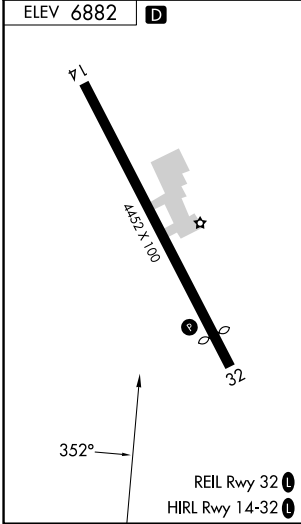

VOR/DME BQZ 112.2 Chan 59	APP CRS 352°	Rwy Idg TDZE Apt Elev 6882	N/A N/A 6882
--	------------------------	--	--------------------

VOR/DME-C

STEAMBOAT SPRINGS/BOB ADAMS FLD (SBS)

⚠ When local altimeter setting not received, use Yampa Valley altimeter setting and increase all MDA 80 feet. Procedure NA at night. Circling NA northeast of Rwy 14-32.

MISSED APPROACH: Climbing left turn to 12100 direct BQZ VOR/DME then on BQZ VOR/DME R-172 to SBURG INT/BQZ 11.4 DME and hold.

AWOS-3 118.325	DENVER CENTER 120.475 235.975	UNICOM 122.8 (CTAF)
--------------------------	---	-------------------------------

CATEGORY	A	B	C	D
Ⓢ CIRCLING	8140-1¼ 1258 (1300-1¼)	8140-1½ 1258 (1300-1½)	NA	

SW-1, 23 JAN 2025 to 20 FEB 2025

SW-1, 23 JAN 2025 to 20 FEB 2025