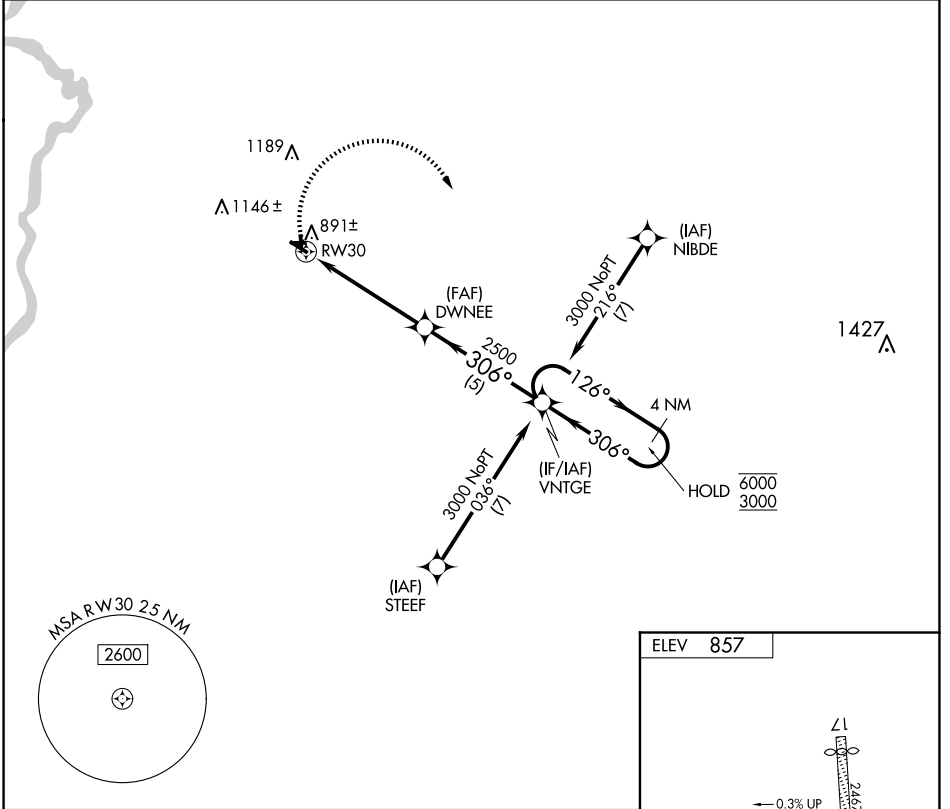

APP CRS 306°	Rwy Idg TDZE Apt Elev	N/A N/A 857
------------------------	-----------------------------	--

RNAV (GPS)-A

POPLAR GROVE (C77)

RNP APCH - GPS.		MISSED APPROACH: Climbing right turn to 3000 direct VNTGE and hold.
<p>▼ Circling NA to Rwys 09, 17, 27 and 35. Procedure NA at night. ▲ NA Rwy 12 and 30 helicopter visibility reduction below 1 SM NA. Use Chicago/Rockford altimeter setting.</p>		
RFD ASOS 127.6	ROCKFORD APP CON 121.0 327.0	UNICOM 122.8 (CTAF)

EC-3, 23 JAN 2025 to 20 FEB 2025

EC-3, 23 JAN 2025 to 20 FEB 2025

CATEGORY	A	B	C	D
C CIRCLING	1380-1	523 (600-1)	1560-2 703 (800-2)	NA

IIRL Rwy 12-30