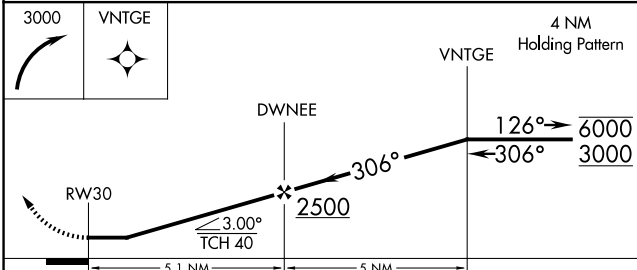

CATEGORY	A	B	C	D
C CIRCLING	1380-1	523 (600-1)	1560-2 703 (800-2)	NA

IIRL Rwy 12-30