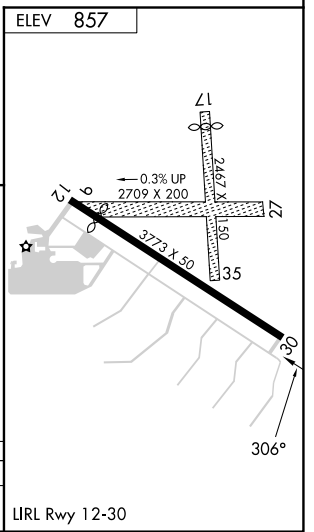

APP CRS 306°	Rwy Idg TDZE Apt Elev	N/A N/A 857
------------------------	-----------------------------	--

RNAV (GPS)-A

POPLAR GROVE (C77)

RNP APCH - GPS.		MISSED APPROACH: Climbing right turn to 3000 direct VNTGE and hold.
<p>▼ Circling NA to Rwys 09, 17, 27 and 35. Procedure NA at night. ▲ NA Rwy 12 and 30 helicopter visibility reduction below 1 SM NA. Use Chicago/Rockford altimeter setting.</p>		
RFD ASOS 127.6	ROCKFORD APP CON 121.0 327.0	UNICOM 122.8 (CTAF)

EC-3, 23 JAN 2025 to 20 FEB 2025

EC-3, 23 JAN 2025 to 20 FEB 2025

CATEGORY	A	B	C	D
C CIRCLING	1380-1	523 (600-1)	1560-2 703 (800-2)	NA

IIRL Rwy 12-30