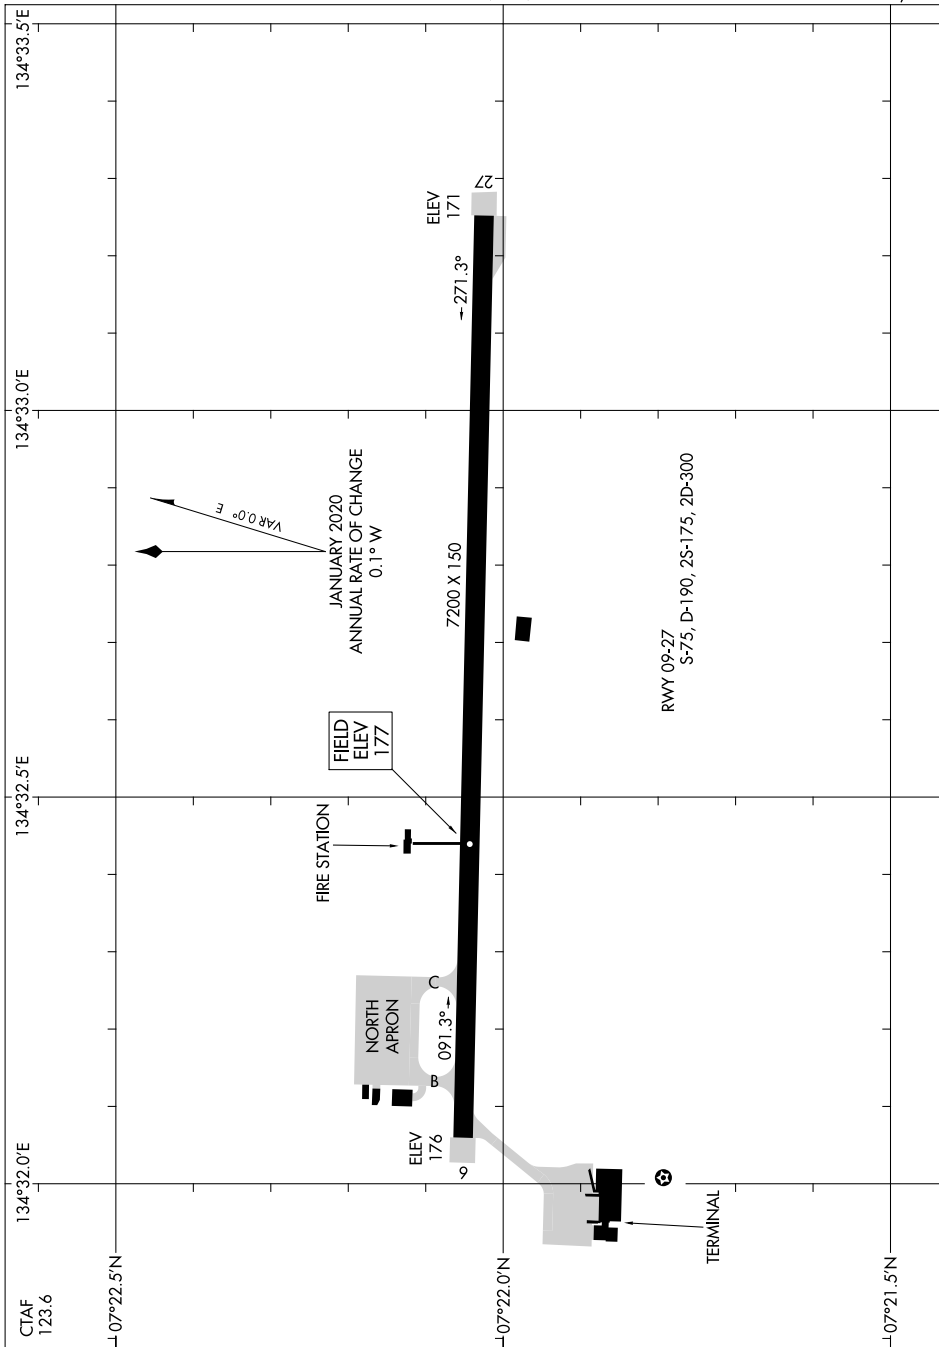

23222

# AIRPORT DIAGRAM

AL-6432 (FAA)

PALAU INTL (ROR) (PTRO)  
BABELTHUAP ISLAND, PW

PAC, 26 DEC 2024 to 20 FEB 2025

PAC, 26 DEC 2024 to 20 FEB 2025

# AIRPORT DIAGRAM

23222

BABELTHUAP ISLAND, PW  
PALAU INTL (ROR) (PTRO)