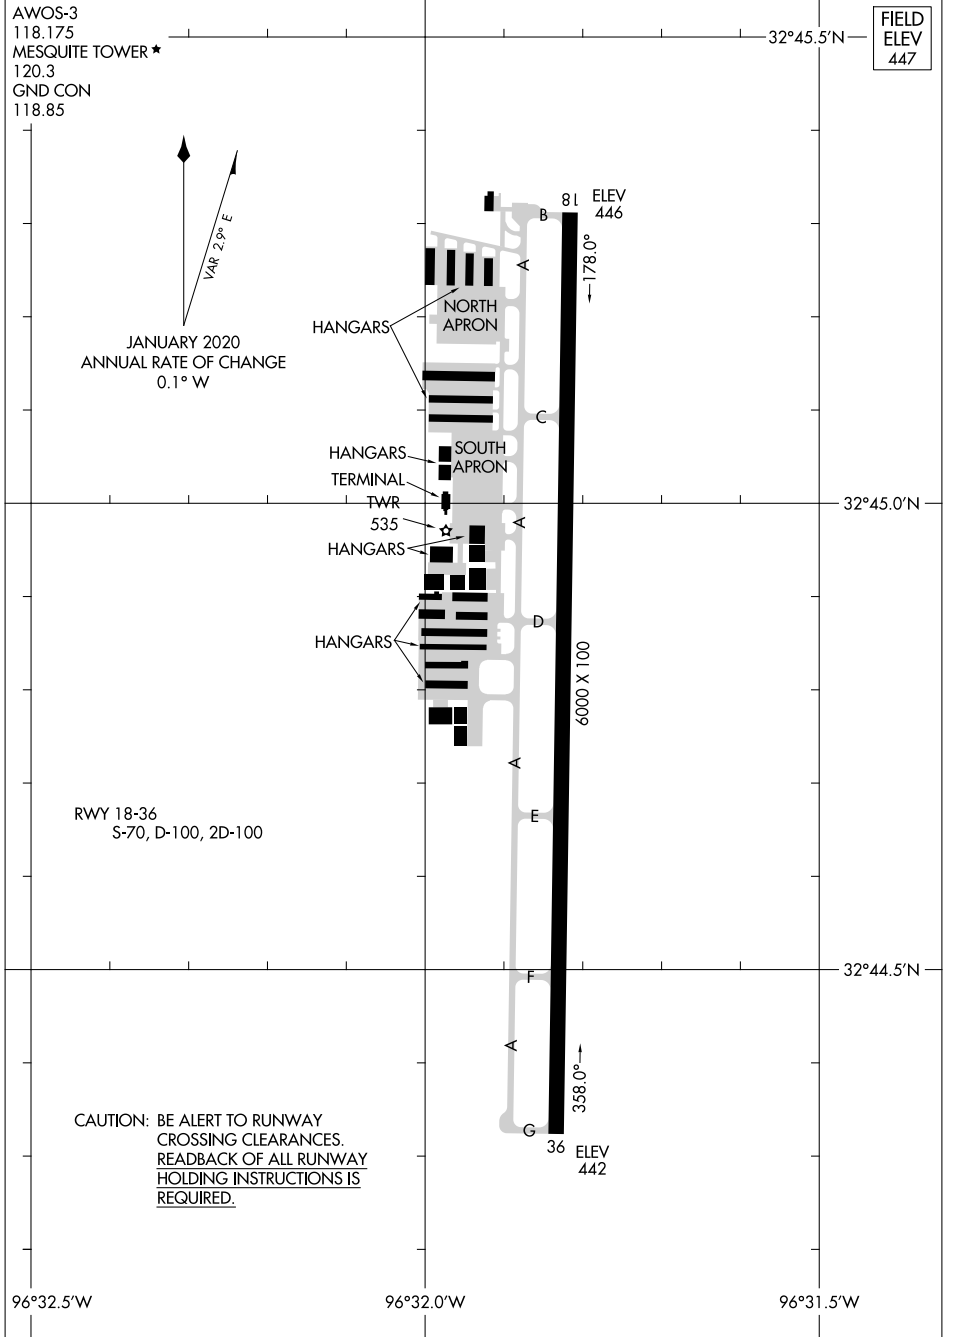

24305

# AIRPORT DIAGRAM

MESQUITE METRO (HQZ)  
MESQUITE, TEXAS

AL-6444 (FAA)

SC-2, 23 JAN 2025 to 20 FEB 2025

SC-2, 23 JAN 2025 to 20 FEB 2025

# AIRPORT DIAGRAM

24305

MESQUITE, TEXAS  
MESQUITE METRO (HQZ)