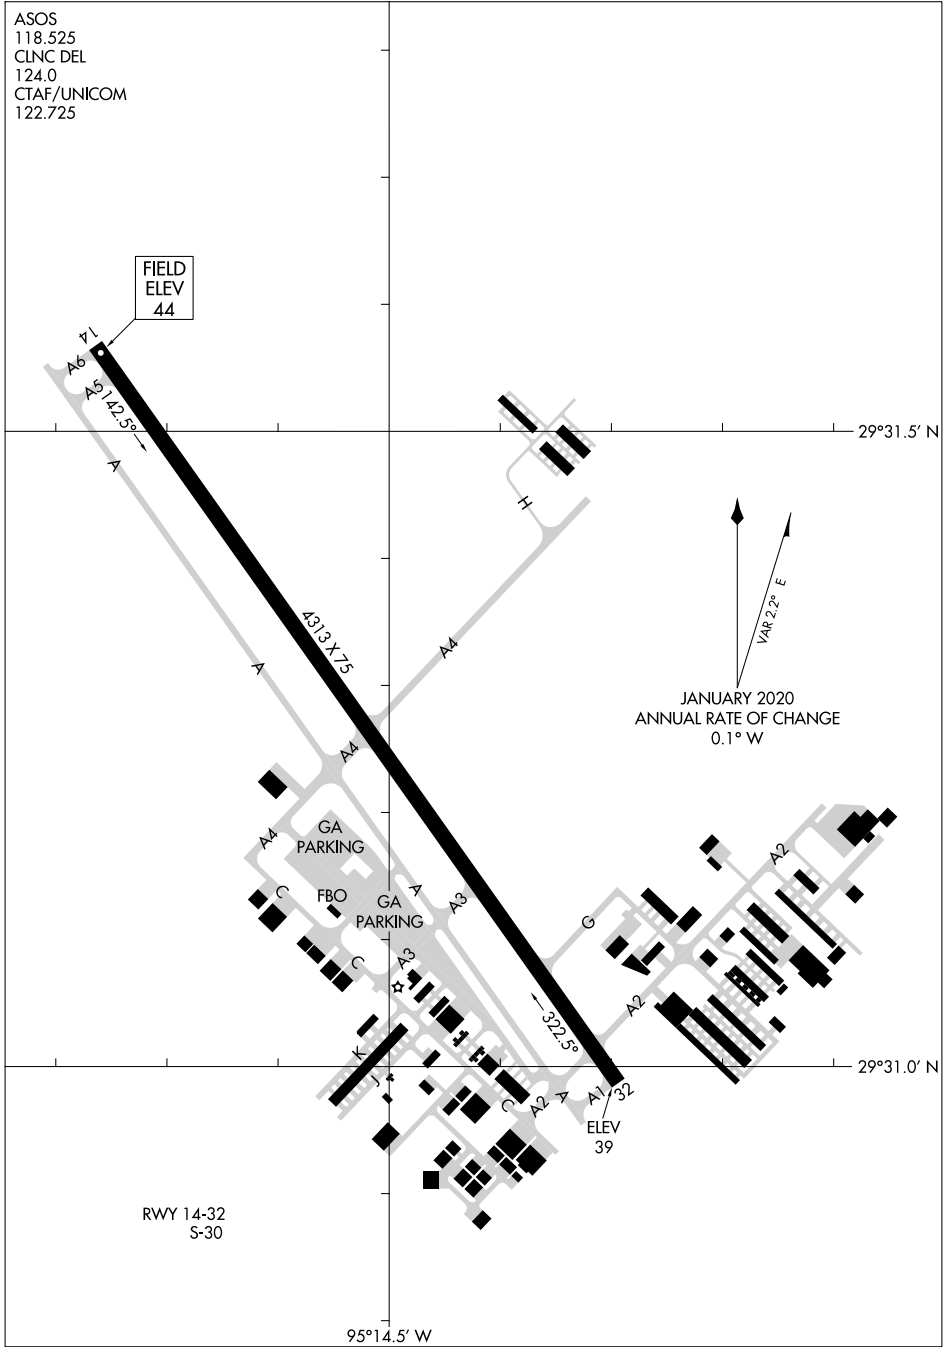

22139

AIRPORT DIAGRAM

AL-6460 (FAA)

PEARLAND RGNL (LVJ)
HOUSTON, TEXAS

ASOS
118.525
CLNC DEL
124.0
CTAF/UNICOM
122.725

FIELD
ELEV
44

SC-5, 23 JAN 2025 to 20 FEB 2025

SC-5, 23 JAN 2025 to 20 FEB 2025

AIRPORT DIAGRAM
22139

HOUSTON, TEXAS
PEARLAND RGNL (LVJ)