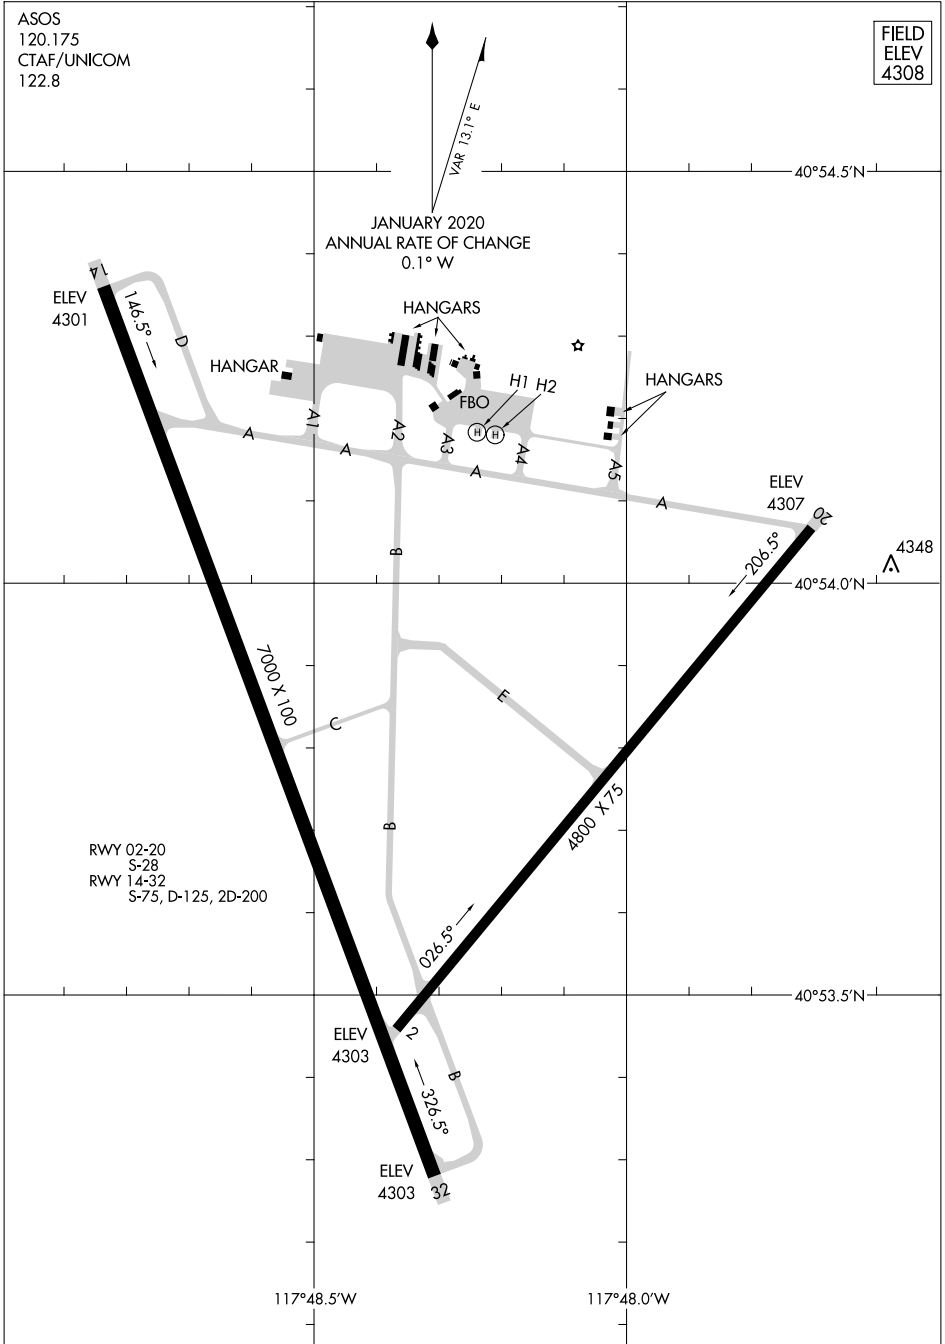

22363

AIRPORT DIAGRAM

WINNEMUCCA MUNI (WMC)
WINNEMUCCA, NEVADA

AL-6471 (FAA)

ASOS
120.175
CTAF/UNICOM
122.8

FIELD
ELEV
4308

SW-4, 23 JAN 2025 to 20 FEB 2025

SW-4, 23 JAN 2025 to 20 FEB 2025

AIRPORT DIAGRAM

22363

WINNEMUCCA, NEVADA
WINNEMUCCA MUNI (WMC)