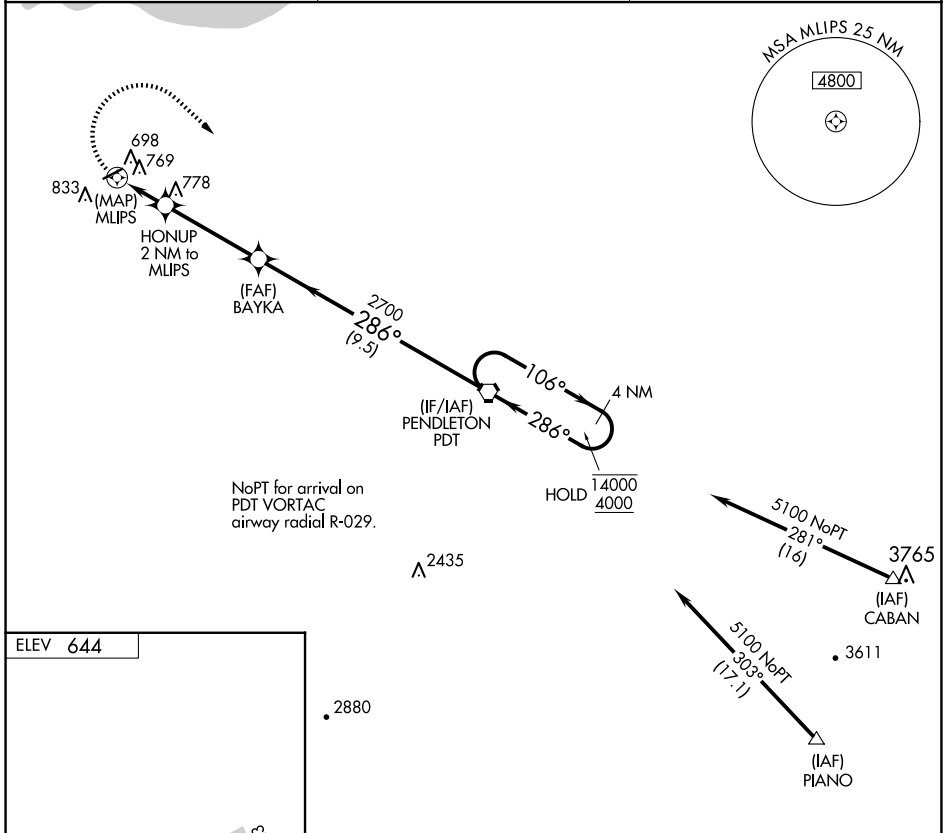

RNAV (GPS)-B
HERMISTON MUNI (H.R.I)

APP CRS 286°	Rwy Idg TDZE Apt Elev	N/A N/A 644
------------------------	-----------------------------	--

RNP APCH.	MISSED APPROACH: Climbing right turn to 4000 direct PDT VORTAC and hold.
Circling Rwy 5 NA at night.	

ASOS 135.225	SPOKANE APP CON * 133.15 379.15	UNICOM 122.8 (CTAF) 0
------------------------	---	---------------------------------

NoPT for arrival on PDT VORTAC
airway radial R-029.

REIL Rwy 23	MIRL Rwy 5-23	CATEGORY	A	B	C	D
		CIRCLING	1140-1	496 (500-1)	1140-1½ 496 (500-1½)	1260-2 616 (700-2)

NW-1, 23 JAN 2025 to 20 FEB 2025

NW-1, 23 JAN 2025 to 20 FEB 2025