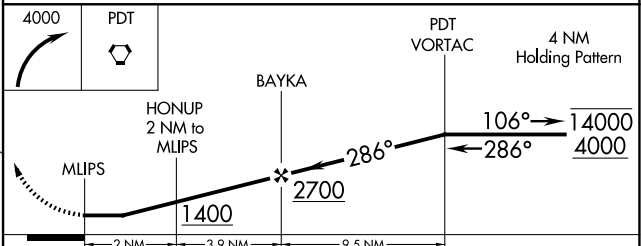

RNAV (GPS)-B
HERMISTON MUNI (H.R.I)

APP CRS 286°	Rwy Idg TDZE Apt Elev	N/A N/A 644
------------------------	-----------------------------	--

RNP APCH.	MISSED APPROACH: Climbing right turn to 4000 direct PDT VORTAC and hold.
Circling Rwy 5 NA at night.	

ASOS 135.225	SPOKANE APP CON * 133.15 379.15	UNICOM 122.8 (CTAF) 0
------------------------	---	---------------------------------

NoPT for arrival on PDT VORTAC
airway radial R-029.

REIL Rwy 23	MIRL Rwy 5-23	CATEGORY	A	B	C	D
		CIRCLING	1140-1	496 (500-1)	1140-1½ 496 (500-1½)	1260-2 616 (700-2)