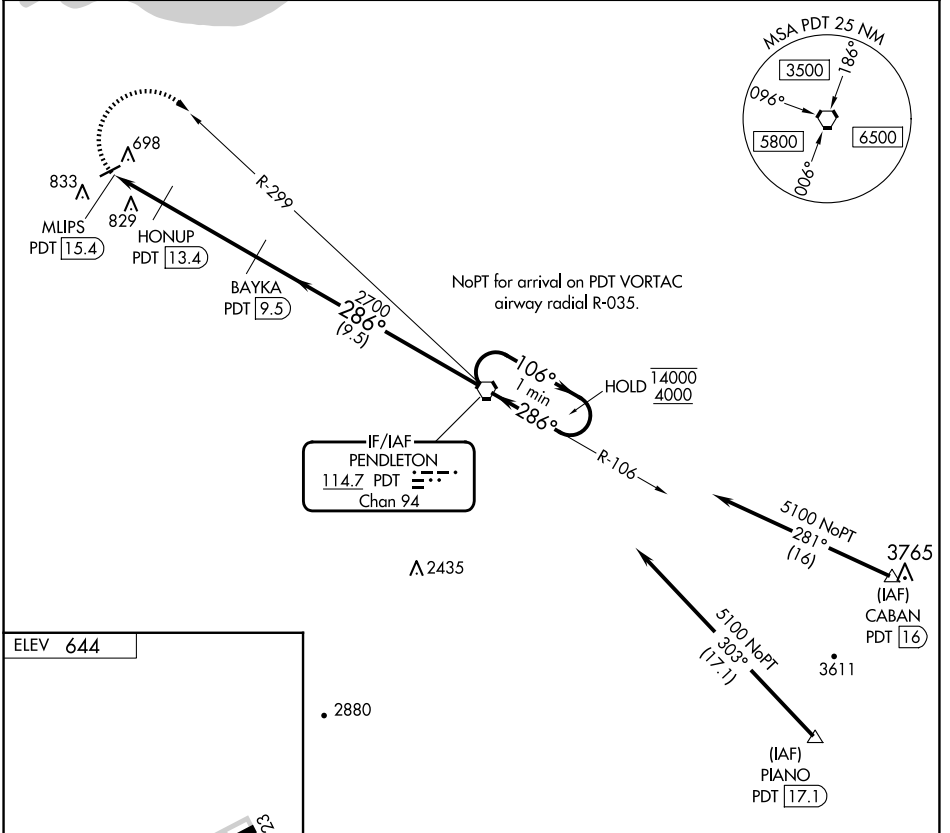

VORTAC PDT 114.7 Chan 94	APP CRS 286°	Rwy Idg TDZE Apt Elev N/A N/A 644
--	------------------------	---

VOR-A
HERMISTON MUNI (H.R.I)

DME required.	MISSED APPROACH: Climbing right turn to 4000 on PDT VORTAC R-299 to PDT VORTAC and hold.
▼ ▲ Circling Rwy 5 NA at night.	

ASOS 135.225	SPOKANE APP CON * 133.15 379.15	UNICOM 122.8 (CTAF) 0
------------------------	---	---------------------------------

CATEGORY	A	B	C	D
C CIRCLING	1140-1 496 (500-1)			1260-2 616 (700-2)

NW-1, 23 JAN 2025 to 20 FEB 2025

NW-1, 23 JAN 2025 to 20 FEB 2025