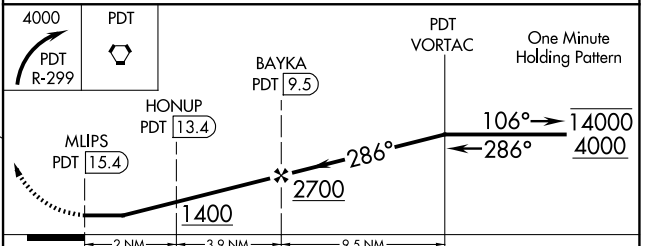

VORTAC PDT 114.7 Chan 94	APP CRS 286°	Rwy Idg TDZE Apt Elev N/A N/A 644

VOR-A
HERMISTON MUNI (H.R.I)

DME required.	MISSED APPROACH: Climbing right turn to 4000 on PDT VORTAC R-299 to PDT VORTAC and hold.
▼ ▲ Circling Rwy 5 NA at night.	

ASOS 135.225	SPOKANE APP CON * 133.15 379.15	UNICOM 122.8 (CTAF) 0

CATEGORY	A	B	C	D
C CIRCLING	1140-1 496 (500-1)			1260-2 616 (700-2)

NW-1, 23 JAN 2025 to 20 FEB 2025

NW-1, 23 JAN 2025 to 20 FEB 2025