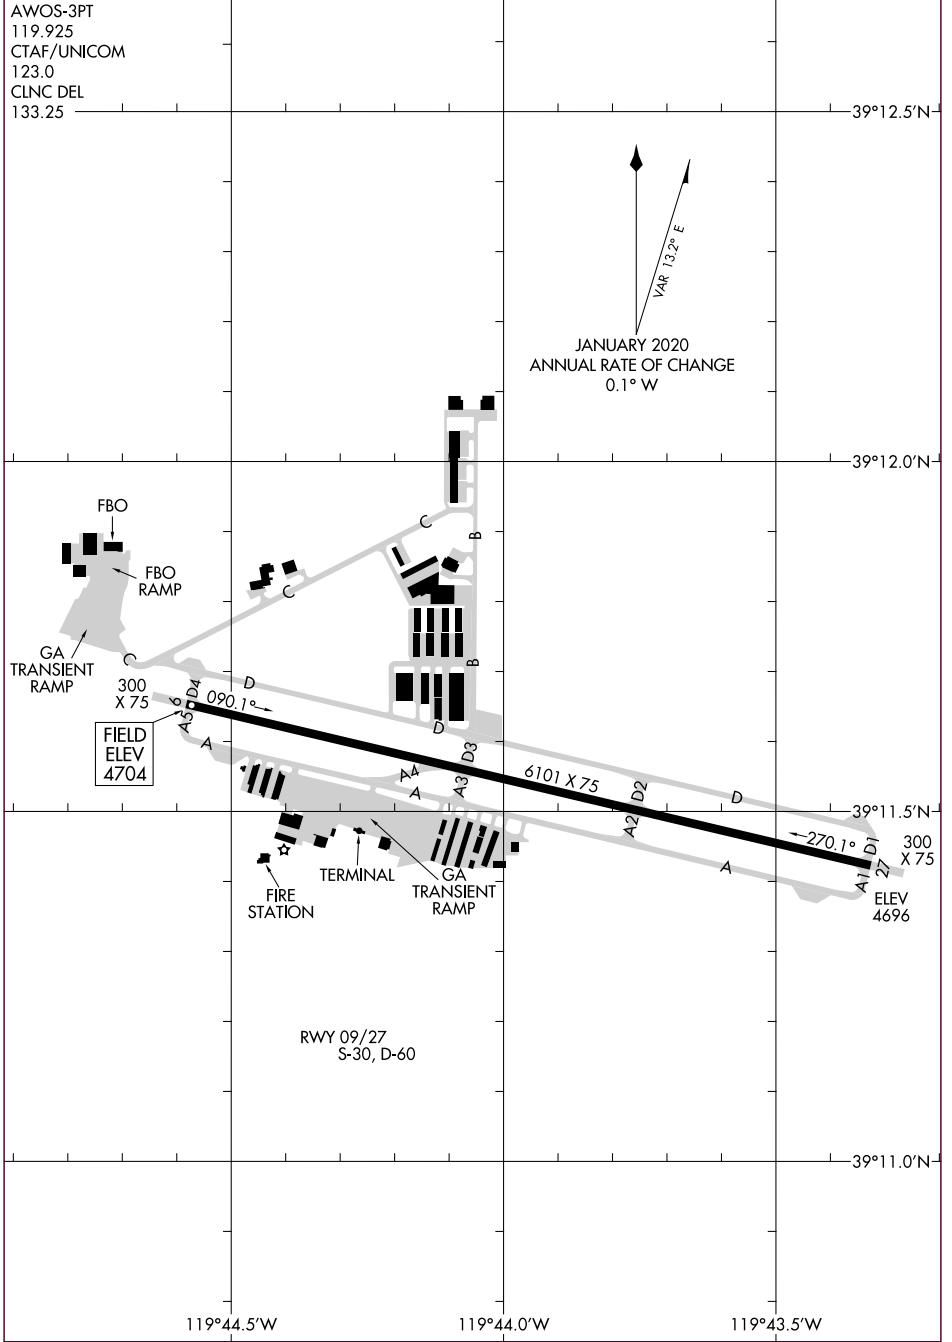

22307

AIRPORT DIAGRAM

AL-6515 (FAA)

CARSON CITY (CXP)
CARSON CITY, NEVADA

AIRPORT DIAGRAM
22307

CARSON CITY, NEVADA
CARSON CITY (CXP)