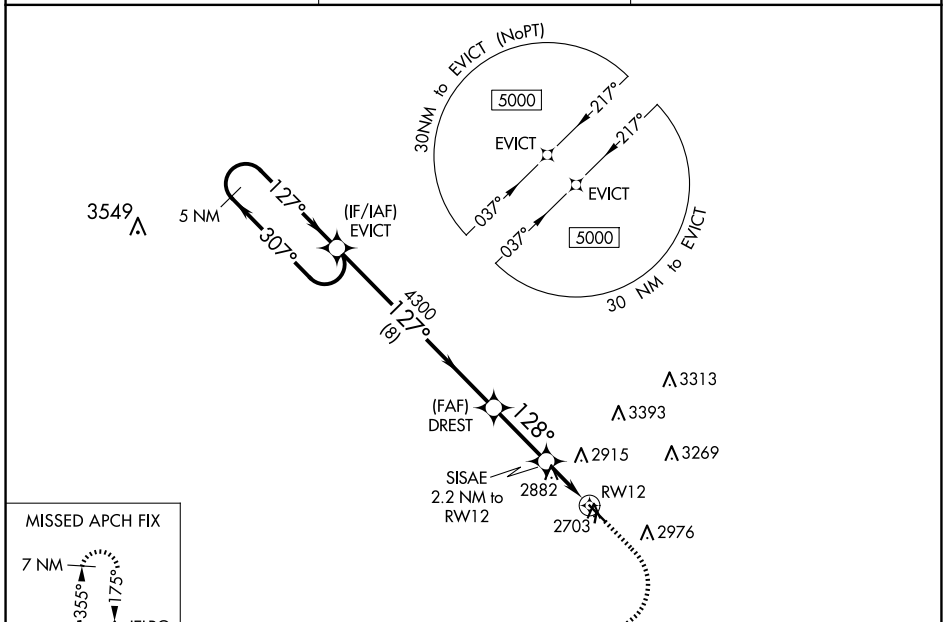

WAAS CH 90140 W12A	APP CRS 128°	Rwy Idg TDZE Apt Elev	4652 2706 2706
--	------------------------	-----------------------------	---

RNAV (GPS) RWY 12

HETTINGER/JB LINDQUIST RGNL (HEI)

⚠ For uncompensated Baro-VNAV systems, LNAV/VNAV NA below -20°C (-4°F) or above 54°C (130°F). DME/DME RNP-0.3 NA. Circling NA northeast of Rwy 12-30. Circling NA to Rwys 17 and 35.

MISSED APPROACH: Climb to 3200, then climbing right turn to 9000 direct JELRO and hold, continue climb-in-hold to 9000.

ASOS 119.925	MINNEAPOLIS CENTER 124.25 236.825	UNICOM 122.8 (CTAF) 0
------------------------	---	---------------------------------

ELEV 2706	TDZE 2706
-----------	-----------

CATEGORY	A	B	C	D
LPV DA		2956-1	250 (300-1)	
LNAV/VNAV DA		3168-1½	462 (500-1½)	
LNAV MDA	3140-1	434 (500-1)	3140-1¼	434 (500-1¼)
C CIRCLING	3180-1 474 (500-1)	3240-1 534 (600-1)	3240-1½ 534 (600-1½)	3460-2½ 754 (800-2½)

NC-1, 23 JAN 2025 to 20 FEB 2025

NC-1, 23 JAN 2025 to 20 FEB 2025