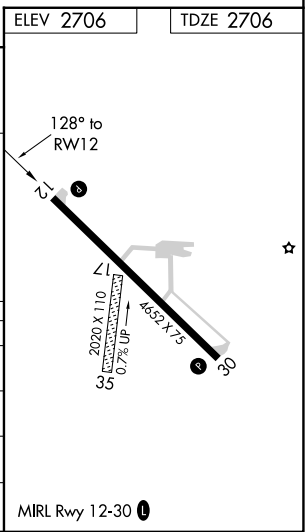

CATEGORY	A	B	C	D
LPV DA		2956-1	250 (300-1)	
LNAV/VNAV DA		3168-1½	462 (500-1½)	
LNAV MDA	3140-1	434 (500-1)	3140-1¼	434 (500-1¼)
C CIRCLING	3180-1 474 (500-1)	3240-1 534 (600-1)	3240-1½ 534 (600-1½)	3460-2½ 754 (800-2½)

NC-1, 23 JAN 2025 to 20 FEB 2025

NC-1, 23 JAN 2025 to 20 FEB 2025