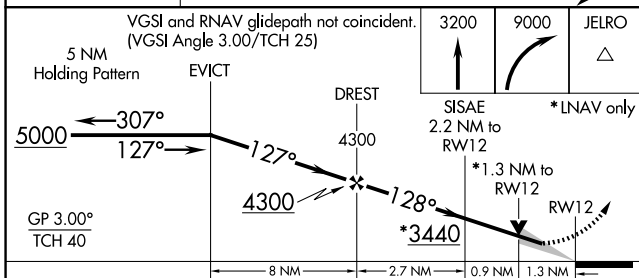

CATEGORY	A	B	C	D
LPV DA		2956-1	250 (300-1)	
LNAV/VNAV DA		3168-1½	462 (500-1½)	
LNAV MDA	3140-1	434 (500-1)	3140-1¼	434 (500-1¼)
C CIRCLING	3180-1 474 (500-1)	3240-1 534 (600-1)	3240-1½ 534 (600-1½)	3460-2½ 754 (800-2½)

NC-1, 23 JAN 2025 to 20 FEB 2025

NC-1, 23 JAN 2025 to 20 FEB 2025