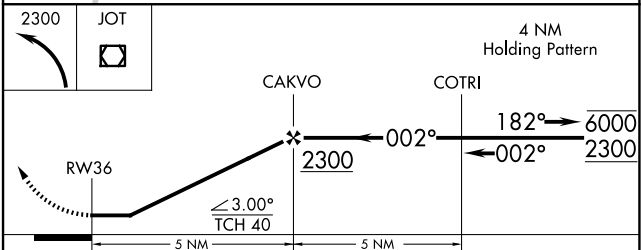

APP CRS 002°	Rwy Idg TDZE Apt Elev	N/A N/A 675
------------------------	-----------------------------	--

RNAV (GPS)-B

BOLINGBROOK'S CLOW INTL (1C5)

RNP APCH.		MISSED APPROACH: Climbing left turn to 2300 direct JOT VOR/DME and hold.
Procedure NA at night. Use Lewis University altimeter setting.		
LOT AWOS-3PT 126.675	CHICAGO APP CON 119.35 354.075	CTAF 122.9

CATEGORY	A	B	C	D
CIRCLING	1160-1 485 (500-1)	1220-1 545 (600-1)	NA	

EC-3, 23 JAN 2025 to 20 FEB 2025

EC-3, 23 JAN 2025 to 20 FEB 2025