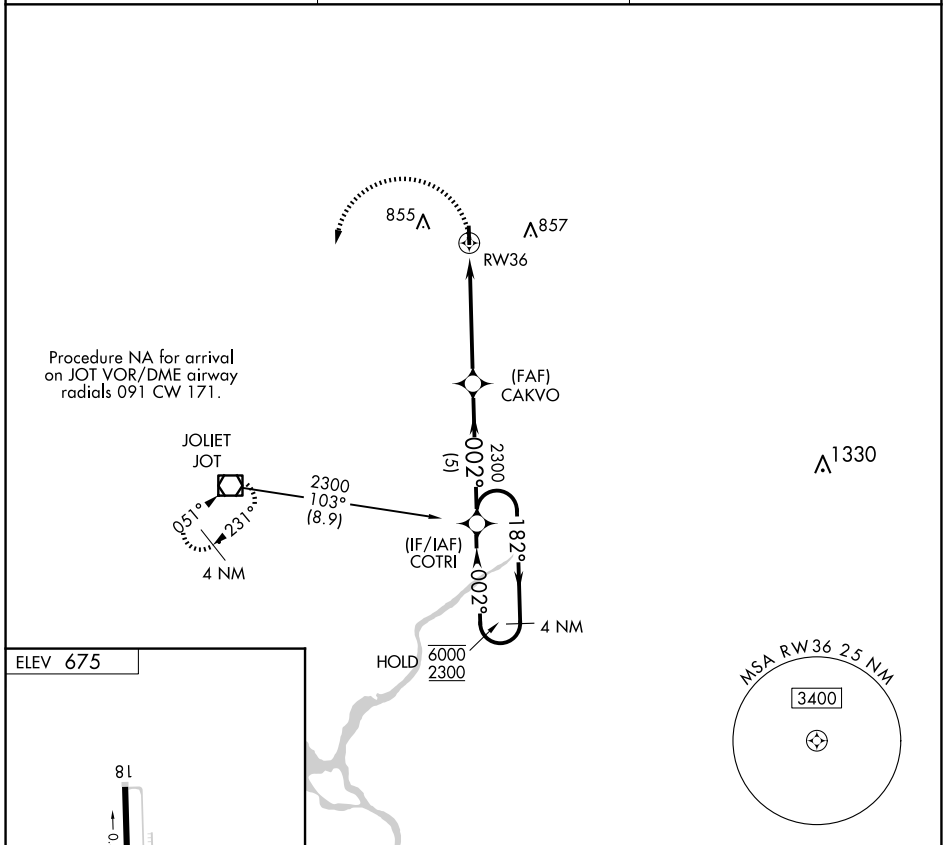

APP CRS 002°	Rwy Idg TDZE Apt Elev	N/A N/A 675
------------------------	-----------------------------	--

RNAV (GPS)-B

BOLINGBROOK'S CLOW INTL (1C5)

RNP APCH.		MISSED APPROACH: Climbing left turn to 2300 direct JOT VOR/DME and hold.
Procedure NA at night. Use Lewis University altimeter setting.		
LOT AWOS-3PT 126.675	CHICAGO APP CON 119.35 354.075	CTAF 122.9

CATEGORY	A	B	C	D
CIRCLING	1160-1 485 (500-1)	1220-1 545 (600-1)	NA	

EC-3, 23 JAN 2025 to 20 FEB 2025

EC-3, 23 JAN 2025 to 20 FEB 2025