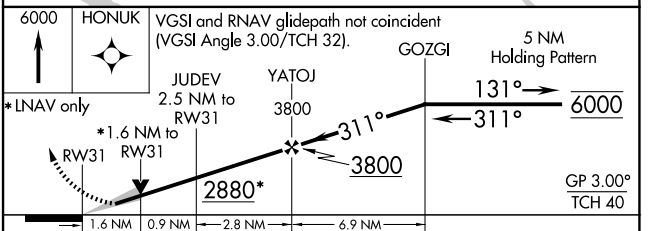

WAAS CH 99412 W31A	APP CRS 311°	Rwy Idg TDZE Apt Elev	4501 2064 2070
--	------------------------	-----------------------------	---

RNAV (GPS) RWY 31

EVELYN SHARP FLD (ODX)

RNP APCH.		MISSED APPROACH: Climb to 6000 direct HONUK and hold, continue climb-in-hold to 6000.
ASOS 119.925	MINNEAPOLIS CENTER 119.4 278.8	UNICOM 122.8 (CTAF) 0

CATEGORY	A	B	C	D
LPV DA	2314-1	250 (300-1)		NA
RNAV/VNAV DA	2616-1 5/8	552 (600-1 5/8)		NA
RNAV MDA	2600-1	536 (600-1)		NA
CIRCLING	2680-1	610 (700-1)		NA

NC-2, 23 JAN 2025 to 20 FEB 2025

NC-2, 23 JAN 2025 to 20 FEB 2025