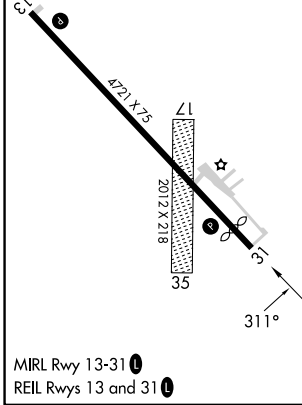

WAAS CH 99412 W31A	APP CRS 311°	Rwy Idg TDZE Apt Elev	4501 2064 2070
--	------------------------	-----------------------------	---

RNAV (GPS) RWY 31

EVELYN SHARP FLD (ODX)

RNP APCH.		MISSED APPROACH: Climb to 6000 direct HONUK and hold, continue climb-in-hold to 6000.
ASOS 119.925	MINNEAPOLIS CENTER 119.4 278.8	UNICOM 122.8 (CTAF) 0

CATEGORY	A	B	C	D
LPV DA	2314-1	250 (300-1)		NA
RNAV/VNAV DA	2616-1 5/8	552 (600-1 5/8)		NA
RNAV MDA	2600-1	536 (600-1)		NA
CIRCLING	2680-1	610 (700-1)		NA

NC-2, 23 JAN 2025 to 20 FEB 2025

NC-2, 23 JAN 2025 to 20 FEB 2025