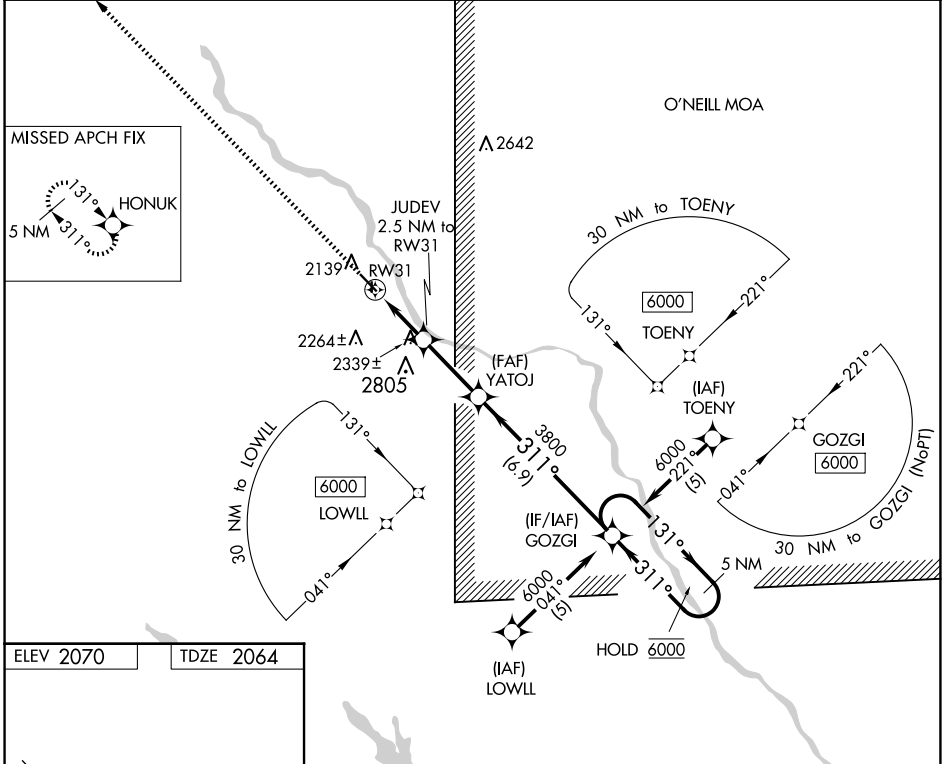

WAAS CH 99412 W31A	APP CRS 311°	Rwy Idg TDZE Apt Elev	4501 2064 2070
--	------------------------	-----------------------------	---

RNAV (GPS) RWY 31

EVELYN SHARP FLD (ODX)

RNP APCH.		MISSED APPROACH: Climb to 6000 direct HONUK and hold, continue climb-in-hold to 6000.
ASOS 119.925	MINNEAPOLIS CENTER 119.4 278.8	UNICOM 122.8 (CTAF) 0

CATEGORY	A	B	C	D
LPV DA	2314-1	250 (300-1)		NA
RNAV/VNAV DA	2616-1 5/8	552 (600-1 5/8)		NA
RNAV MDA	2600-1	536 (600-1)		NA
CIRCLING	2680-1	610 (700-1)		NA

NC-2, 23 JAN 2025 to 20 FEB 2025

NC-2, 23 JAN 2025 to 20 FEB 2025