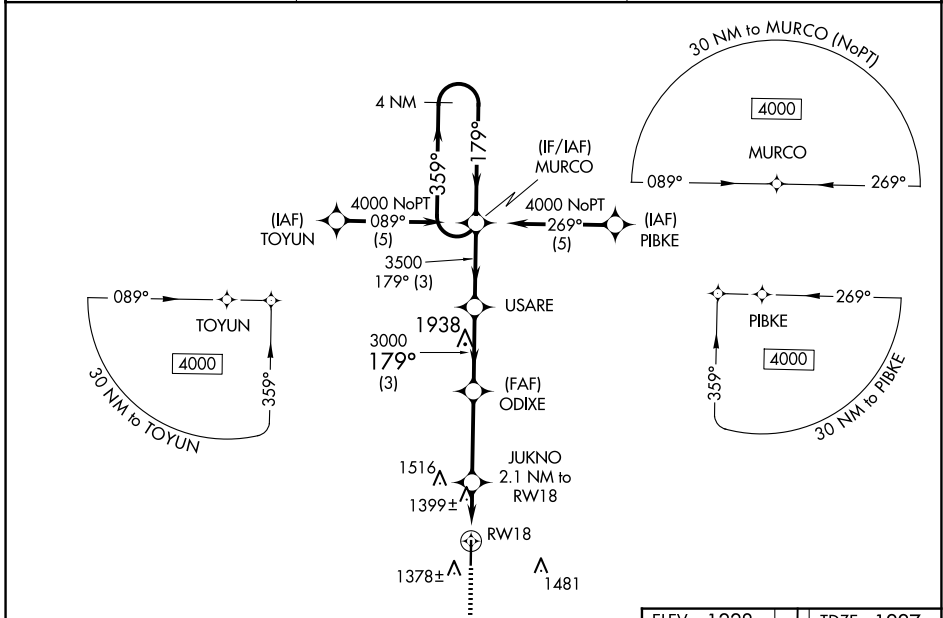

APP CRS	Rwy Idg	5101
179°	TDZE	1227
	Apt Elev	1228

RNAV (GPS) RWY 18

WEST PLAINS RGNL (UNO)

RNP APCH - GPS.	MISSED APPROACH: Climb to 4000 direct UGATY and hold.
Visibility reduction by helicopters NA. When local altimeter setting not received, use Mountain Home, AR altimeter setting: increase all MDAs 140 feet and visibility LNAV Cat C ¼ SM and Circling Cat C ½ SM. When VGSI inop, Straight-in NA at night.	

ASOS 123.825	MEMPHIS CENTER 120.075 289.4	UNICOM 122.8 (CTAF) 1
------------------------	--	---------------------------------

NC-3, 23 JAN 2025 to 20 FEB 2025

NC-3, 23 JAN 2025 to 20 FEB 2025

CATEGORY	A	B	C	D
LNAV MDA	1660-1	433 (500-1)	1660-1¼ 433 (500-1¼)	NA
CIRCLING	1720-1 492 (500-1)	1740-1 512 (600-1)	1820-1½ 592 (600-1½)	NA

REIL Rwys 18 and 36 1
MRL Rwy 18-36 1