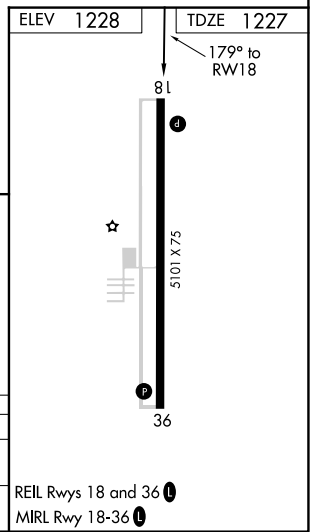

CATEGORY	A	B	C	D
LNAV MDA	1660-1	433 (500-1)	1660-1¼ 433 (500-1¼)	NA
CIRCLING	1720-1 492 (500-1)	1740-1 512 (600-1)	1820-1½ 592 (600-1½)	NA

REIL Rwys 18 and 36 1
MRL Rwy 18-36 1