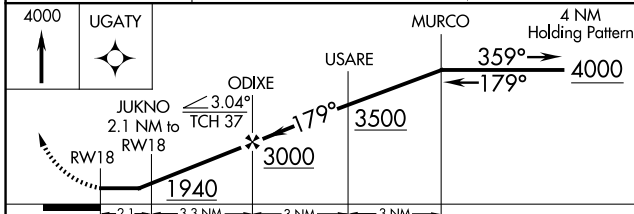

CATEGORY	A	B	C	D
LNAV MDA	1660-1	433 (500-1)	1660-1¼ 433 (500-1¼)	NA
CIRCLING	1720-1 492 (500-1)	1740-1 512 (600-1)	1820-1½ 592 (600-1½)	NA

REIL Rwys 18 and 36 1
MRL Rwy 18-36 1