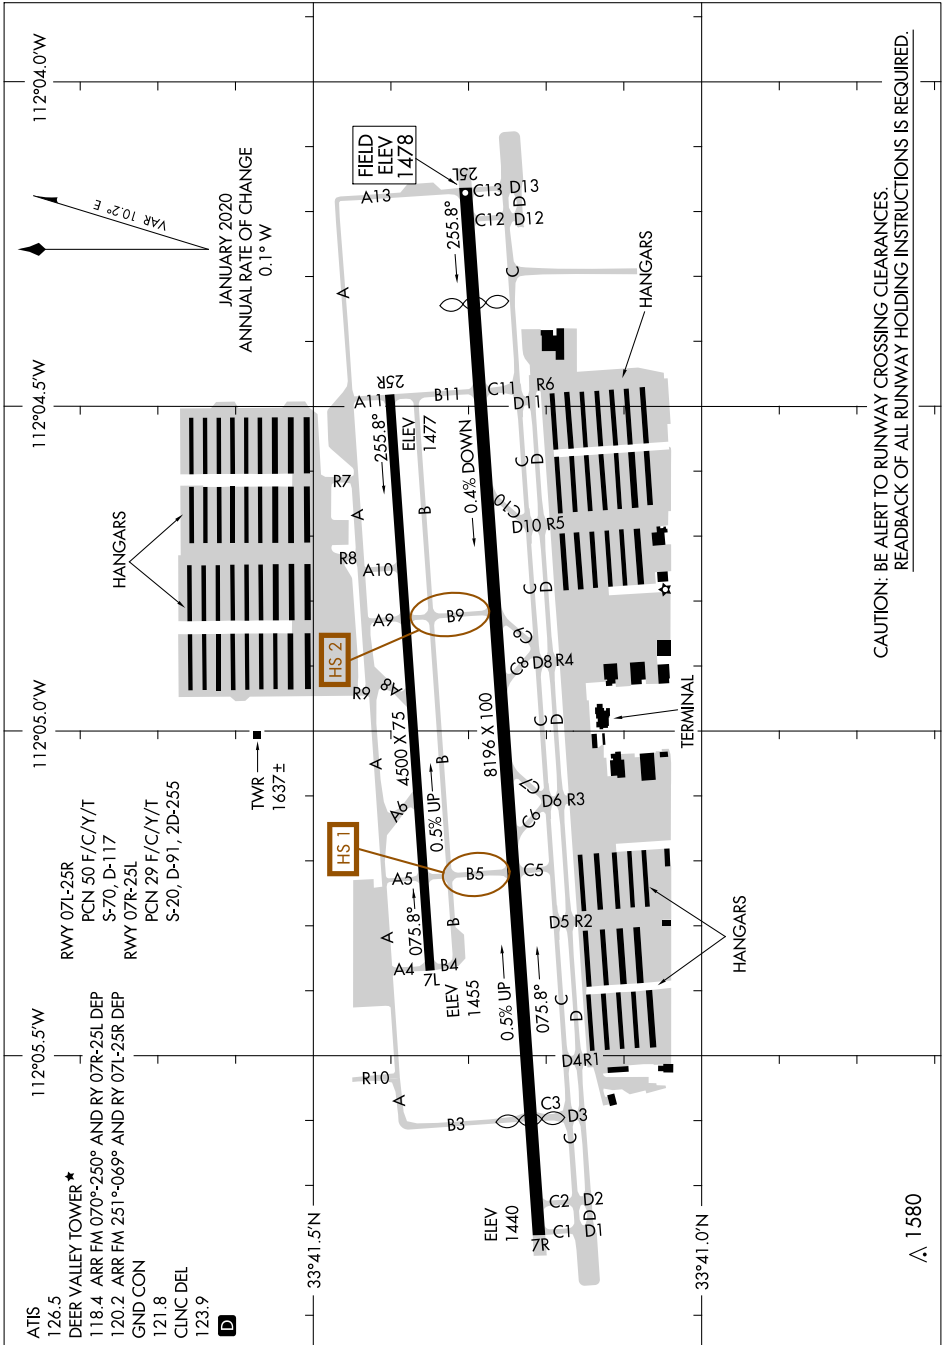

AIRPORT DIAGRAM

AL-6646 (FAA)

PHOENIX DEER VALLEY (DVT)
PHOENIX, ARIZONA

SW-4, 23 JAN 2025 to 20 FEB 2025

CAUTION: BE ALERT TO RUNWAY CROSSING CLEARANCES.
REARBACK OF ALL RUNWAY HOLDING INSTRUCTIONS IS REQUIRED.

SW-4, 23 JAN 2025 to 20 FEB 2025

AIRPORT DIAGRAM

PHOENIX, ARIZONA
PHOENIX DEER VALLEY (DVT)