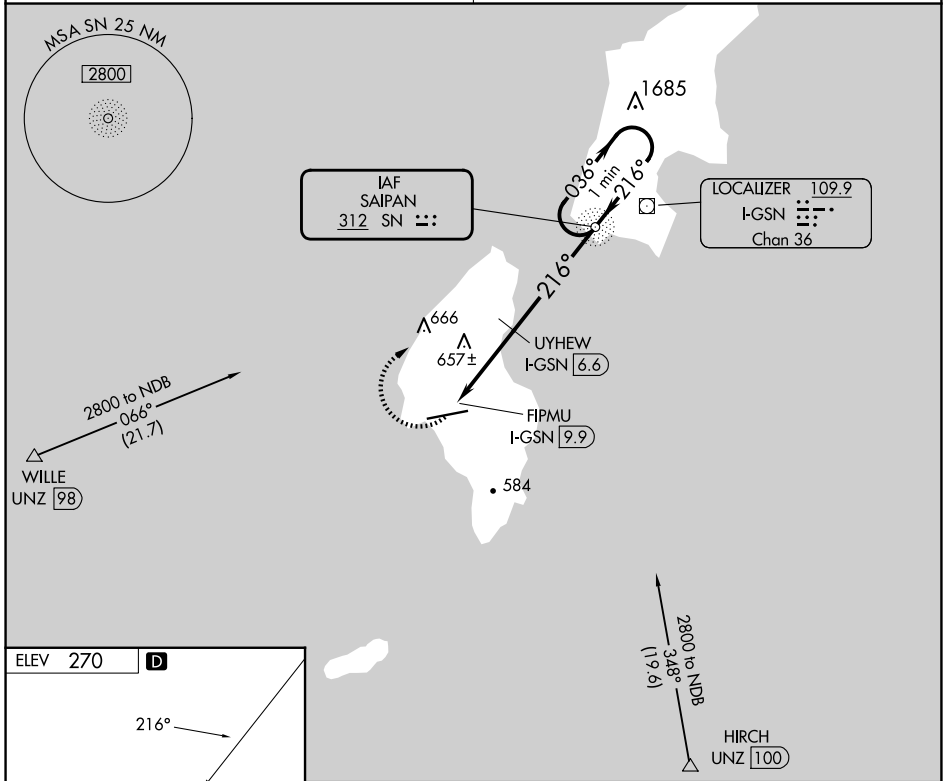

SN NDB 312	APP CRS 216°	Rwy Idg TDZE Apt Elev	N/A N/A 270
----------------------	------------------------	-----------------------------	--

FRANCISCO MANGLONA BORJA/TINIAN INTL (TNI)(PGWT) **NDB-A**

NA Obtain local altimeter setting on CTAF; when not received, use Saipan altimeter setting and increase all MDA 40 feet, and all Cats visibility ¼ SM. Increase UYHEW fix minimums Cats C and D visibility ¼ mile. # DME from I-GSN LOC/DME.

MISSED APPROACH: Climbing right turn to 2800 direct SN NDB and hold.

GUAM CERAP 118.4 290.5	SAIPAN RADIO 123.6 (CTAF) 0
----------------------------------	---------------------------------------

CATEGORY	A	B	C	D
C CIRCLING	1060-1	790 (800-1)	1060-2 ¼ 790 (800-2 ¼)	1060-2 ½ 790 (800-2 ½)
# UYHEW FIX MINIMUMS				
C CIRCLING	1000-1	730 (800-1)	1000-2 730 (800-2)	1060-2 ½ 790 (800-2 ½)

PAC, 26 DEC 2024 to 20 FEB 2025

PAC, 26 DEC 2024 to 20 FEB 2025