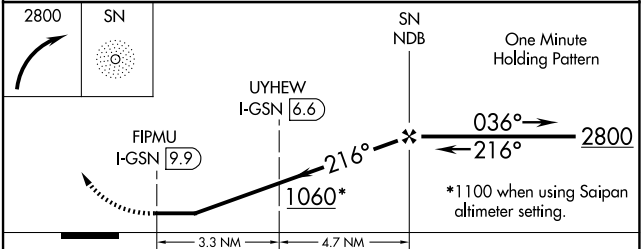

SN NDB 312	APP CRS 216°	Rwy Idg TDZE Apt Elev	N/A N/A 270
----------------------	------------------------	-----------------------------	--

FRANCISCO MANGLONA BORJA/TINIAN INTL (TNI)(PGWT) **NDB-A**

NA Obtain local altimeter setting on CTAF; when not received, use Saipan altimeter setting and increase all MDA 40 feet, and all Cats visibility ¼ SM. Increase UYHEW fix minimums Cats C and D visibility ¼ mile. # DME from I-GSN LOC/DME.

MISSED APPROACH: Climbing right turn to 2800 direct SN NDB and hold.

GUAM CERAP 118.4 290.5	SAIPAN RADIO 123.6 (CTAF) 0
----------------------------------	---------------------------------------

CATEGORY	A	B	C	D
C CIRCLING	1060-1	790 (800-1)	1060-2 ¼ 790 (800-2 ¼)	1060-2 ½ 790 (800-2 ½)
# UYHEW FIX MINIMUMS				
C CIRCLING	1000-1	730 (800-1)	1000-2 730 (800-2)	1060-2 ½ 790 (800-2 ½)