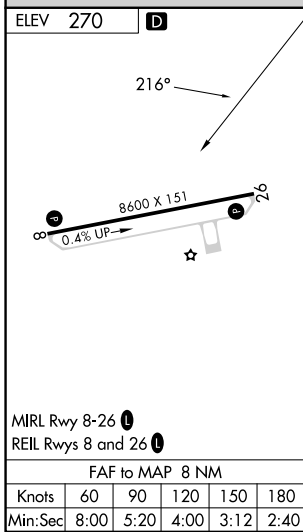

SN NDB 312	APP CRS 216°	Rwy Idg TDZE Apt Elev	N/A N/A 270
----------------------	------------------------	-----------------------------	--

FRANCISCO MANGLONA BORJA/TINIAN INTL (TNI)(PGWT) **NDB-A**

NA Obtain local altimeter setting on CTAF; when not received, use Saipan altimeter setting and increase all MDA 40 feet, and all Cats visibility ¼ SM. Increase UYHEW fix minimums Cats C and D visibility ¼ mile. # DME from I-GSN LOC/DME.

MISSED APPROACH: Climbing right turn to 2800 direct SN NDB and hold.

GUAM CERAP 118.4 290.5	SAIPAN RADIO 123.6 (CTAF) 0
----------------------------------	---------------------------------------

CATEGORY	A	B	C	D
C CIRCLING	1060-1	790 (800-1)	1060-2 ¼ 790 (800-2 ¼)	1060-2 ½ 790 (800-2 ½)
# UYHEW FIX MINIMUMS				
C CIRCLING	1000-1	730 (800-1)	1000-2 730 (800-2)	1060-2 ½ 790 (800-2 ½)